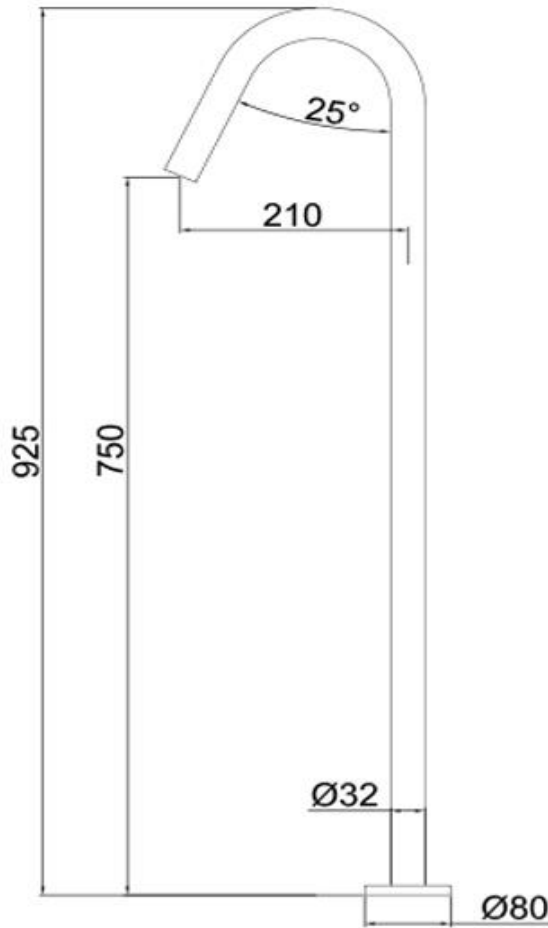

Floor Mounted Bath Spout

FWU1500BS

Urban Floor Mounted Bath Spout Brushed Stainless

Floor mounted bath spout in brushed stainless

925mm high x 235mm reach

Solid stainless steel construction

Mains pressure only