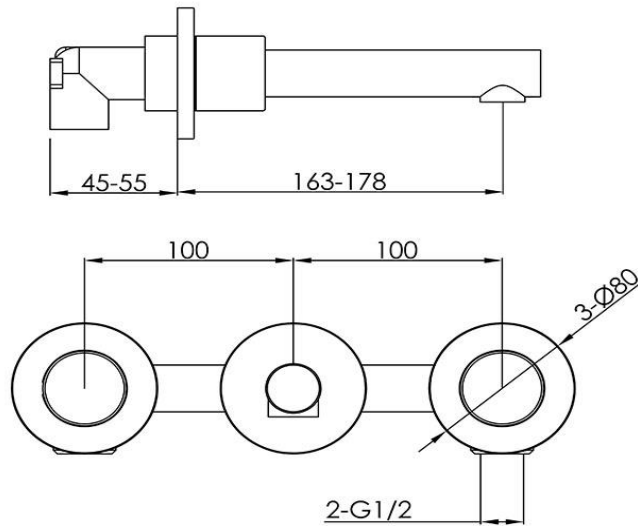

## Wall Mounted Basin Mixer

FWU1800BSBL

Urban Wall Mounted Basin Mixer Brushed Stainless (black handle)

Wall mounted basin mixer and spout for vessel basin installations in 304 brushed stainless steel with black handle  
163-178mm reach

Solid stainless steel construction

Mains pressure only

Recommended working pressure 200 - 500kPa (balanced)

Sedal ceramic disc cartridge (Made in Spain)