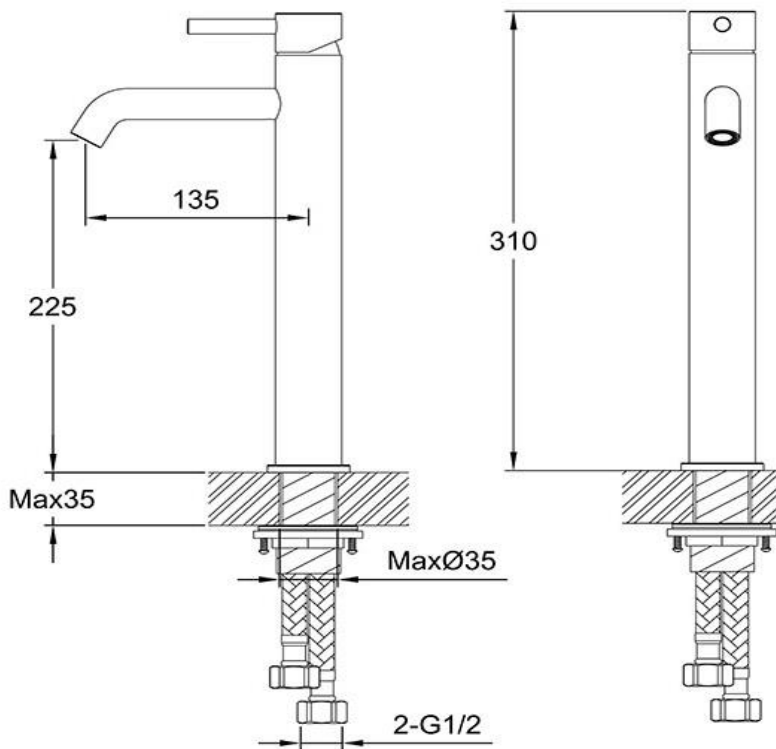

## Tall Basin Mixer

FWU1900BS

Urban Tall Basin Mixer Brushed Stainless

Tall height basin mixer for vessel basin installations in 304 brushed stainless steel

225mm aerator height x 135mm reach

Solid stainless steel construction

Mains pressure only

Recommended working pressure 200 - 500kPa (balanced)

Sedal ceramic disc cartridge (Made in Spain)