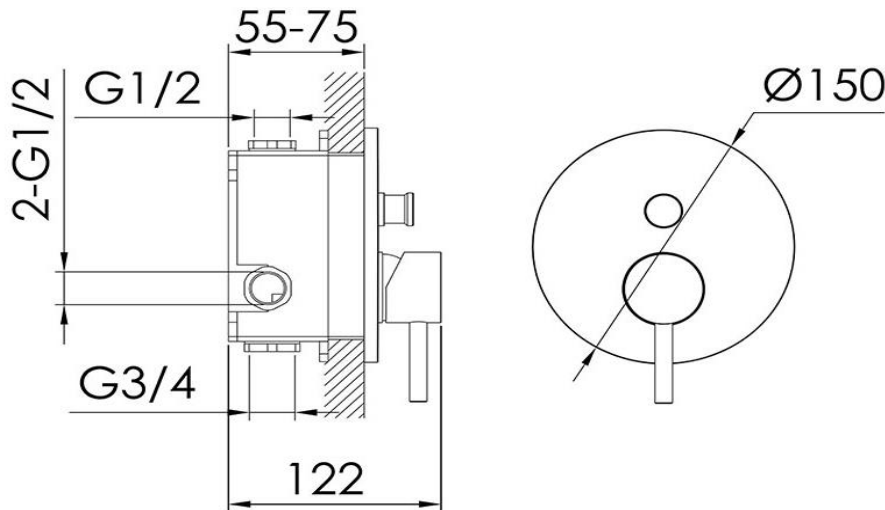

Shower Divert Mixer

FWU2100BS
 Urban Shower Divert Mixer Brushed Stainless

- Shower divert mixer in 304 brushed stainless steel
- Solid stainless steel construction
- Mains pressure only
- Recommended working pressure 200 – 500kPa (balanced)
- Sedal ceramic disc cartridge (Made in Spain)