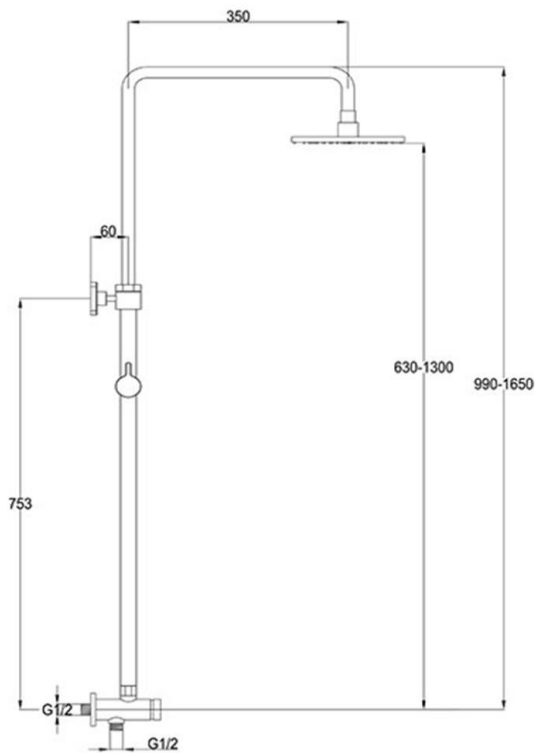

## Shower Tower 3 Function Handshower

FWU3050BS

Urban Shower Tower 3 Function Handshower Brushed Stainless

Shower tower and three function handshower set finished in brushed stainless

Adjustable 990mm – 1650mm height x 350mm reach

15mm male wall connection

Solid stainless steel construction

Mains pressure only

Recommended working pressure 200 - 500kPa (balanced)

Note: Since this unit has an integrated diverter, only a standard shower mixer is required