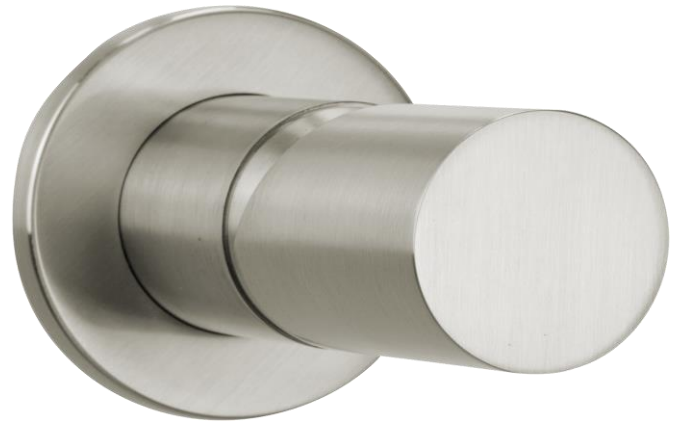

Shower/Bath Mixer

FWU7200ABS

Urban Shower/Bath Mixer Brushed Stainless

- Shower or bath mixer in 304 brushed stainless steel
- Solid stainless steel construction
- Mains pressure only
- Recommended working pressure 200 – 500kPa (balanced)
- Sedal ceramic disc cartridge (Made in Spain)

CARE AND USE

Tapware

All finishes are smooth, abrasion resistant, corrosion resistant, fade-proof and easy to clean. All finishes are super hard wearing surfaces that won't chip, peel or tarnish with normal use. All surfaces should be regularly wiped clean with non scouring, neutral wash solutions.