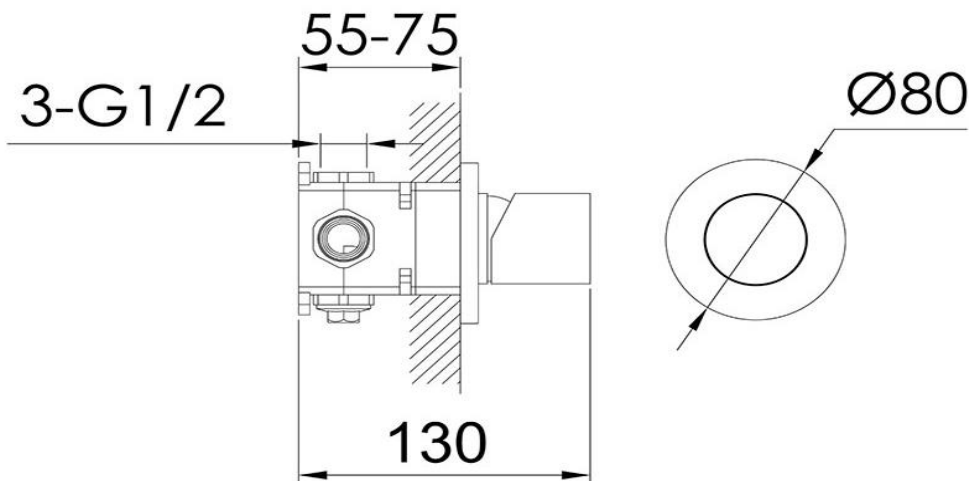

Shower/Bath Mixer

FWU7200ABS

Urban Shower/Bath Mixer Brushed Stainless

- Shower or bath mixer in 304 brushed stainless steel
- Solid stainless steel construction
- Mains pressure only
- Recommended working pressure 200 – 500kPa (balanced)
- Sedal ceramic disc cartridge (Made in Spain)