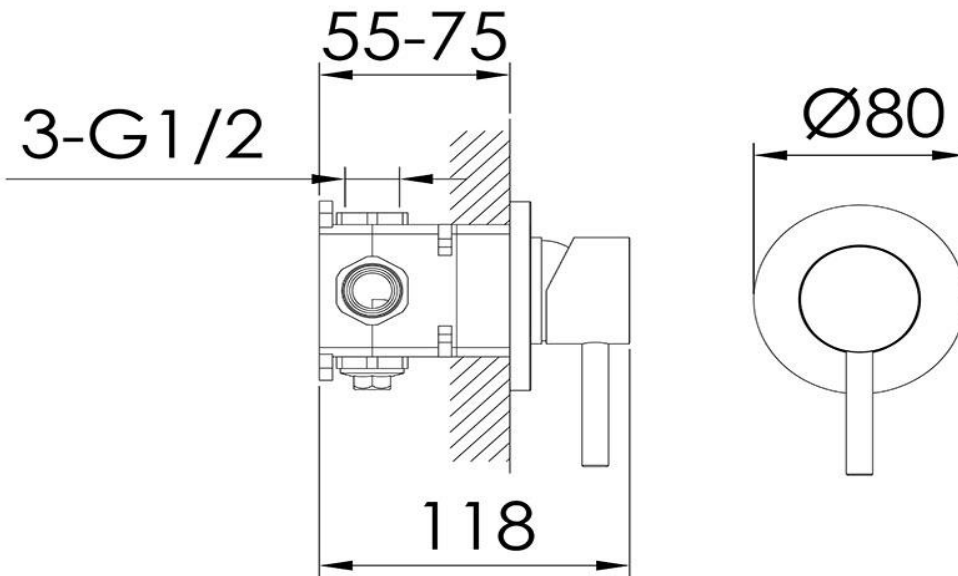

Shower/Bath Mixer with Lever

FWU7200BS

Urban Shower/Bath Mixer with Lever Brushed Stainless

- Shower or bath mixer in 304 brushed stainless steel
- With lever
- Solid stainless steel construction
- Mains pressure only
- Recommended working pressure 200 - 500kPa (balanced)
- Sedal ceramic disc cartridge (Made in Spain)