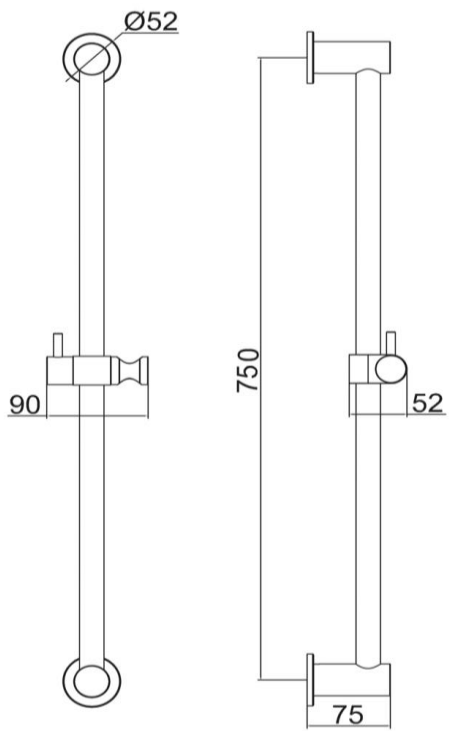

Slide Shower 3 Function

FWUSLIDEBS

Urban Slide Shower 3 Function Brushed Stainless

Slide shower with a three function hand shower in 304 brushed stainless steel

750mm centers and 15mm male wall elbow connection

Full metal rail, end posts and slider for long term durability

1500mm metal wound shower hose, hand piece supplied with non return restrictor installed.

Solid stainless steel construction

Supplied with non-return restrictor in hand piece

Mains pressure only

Recommended working pressure 200 - 500kPa (balanced)

CARE AND USE

Tapware

All finishes are smooth, abrasion resistant, corrosion resistant, fade-proof and easy to clean. All finishes are super hard wearing surfaces that won't chip, peel or tarnish with normal use. All surfaces should be regularly wiped clean with non scouring, neutral wash solutions.

LIMITED PRODUCT WARRANTIES

To be read in conjunction with and subject to all terms and conditions contained in the Waterware 'Producer Statement' available on-line (<http://www.waterware.co.nz/media-downloads>) From date of purchase, Waterware Services warrants products from the following categories to be free from manufacturing defect subject to exclusions (if applicable):

Category	Domestic Installations	Commercial Installations	Exclusions	Wels
Tapware | 10 year conditional warranty	5 years parts and labour, 6-10 years parts only	1 year parts and labour	Handshowers and Hoses	4 Star 6.5L/min