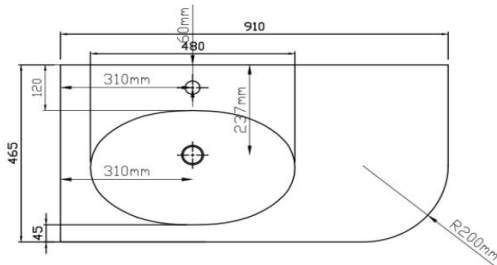

England Freestanding Left Vanity

KZENG900LGY

Kzoao 900mm Grey England Freestanding Vanity (left)

900mm grey cabinet (left) and single bowl 'England' top
Freestanding cabinet with soft close drawers finished in a matte grey lacquered paint finish over 'E-ZERO' low formaldehyde emitting MDF

'Left' is referring to the 90 degree corner being on the left hand side of the vanity. The 'curved' side of the vanity is therefore on the right hand side

Matte white finish on the stone resin slab top with integrated overflow protection

Slab tops do not come pre-drilled

Chrome drawer pulls

CARE AND USE

Cabinets

Wood veneers, laminates or lacquered finishes should be regularly wiped clean with non scouring, neutral wash solutions. Never use an abrasive cleaner or petroleum based products.

LIMITED PRODUCT WARRANTIES

To be read in conjunction with and subject to all terms and conditions contained in the Waterware 'Producer Statement' available on-line (<http://www.waterware.co.nz/media-downloads>) From date of purchase, Waterware Services warrants products from the following categories to be free from manufacturing defect subject to exclusions (if applicable):

Category	Domestic Installations	Commercial Installations	Exclusions	Wels
Vanity Cabinets & furniture	5 years parts and labour	1 years parts and labour	None	Not required