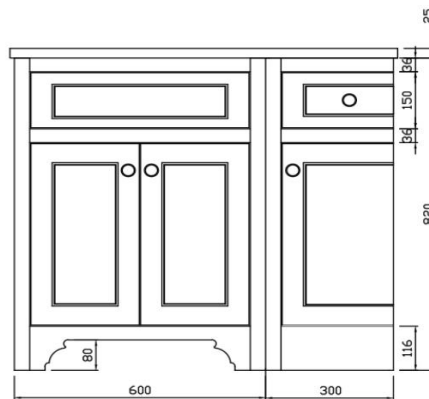

England Freestanding Left Vanity

KZENG900LGY

Kzoao 900mm Grey England Freestanding Vanity (left)

900mm grey cabinet (left) and single bowl 'England' top
Freestanding cabinet with soft close drawers finished in a matte grey lacquered paint finish over 'E-ZERO' low formaldehyde emitting MDF

'Left' is referring to the 90 degree corner being on the left hand side of the vanity. The 'curved' side of the vanity is therefore on the right hand side

Matte white finish on the stone resin slab top with integrated overflow protection

Slab tops do not come pre-drilled

Chrome drawer pulls

CARE AND USE

Cabinets

Wood veneers, laminates or lacquered finishes should be regularly wiped clean with non scouring, neutral wash solutions. Never use an abrasive cleaner or petroleum based products.

LIMITED PRODUCT WARRANTIES

To be read in conjunction with and subject to all terms and conditions contained in the Waterware 'Producer Statement' available on-line (<http://www.waterware.co.nz/media-downloads>) From date of purchase, Waterware Services warrants products from the following categories to be free from manufacturing defect subject to exclusions (if applicable):

Category	Domestic Installations	Commercial Installations	Exclusions	Wels
Vanity Cabinets & furniture	5 years parts and labour	1 years parts and labour	None	Not required