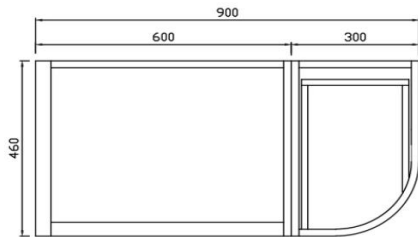

England Freestanding Left Vanity

KZENG900LGY

Kzoao 900mm Grey England Freestanding Vanity (left)

900mm grey cabinet (left) and single bowl 'England' top
Freestanding cabinet with soft close drawers finished in a matte grey lacquered paint finish over 'E-ZERO' low formaldehyde emitting MDF

'Left' is referring to the 90 degree corner being on the left hand side of the vanity. The 'curved' side of the vanity is therefore on the right hand side

Matte white finish on the stone resin slab top with integrated overflow protection

Slab tops do not come pre-drilled

Chrome drawer pulls

CARE AND USE

Cabinets

Wood veneers, laminates or lacquered finishes should be regularly wiped clean with non scouring, neutral wash solutions. Never use an abrasive cleaner or petroleum based products.

LIMITED PRODUCT WARRANTIES

To be read in conjunction with and subject to all terms and conditions contained in the Waterware 'Producer Statement' available on-line (<http://www.waterware.co.nz/media-downloads>) From date of purchase, Waterware Services warrants products from the following categories to be free from manufacturing defect subject to exclusions (if applicable):

Category	Domestic Installations	Commercial Installations	Exclusions	Wels
Vanity Cabinets & furniture	5 years parts and labour	1 years parts and labour	None	Not required