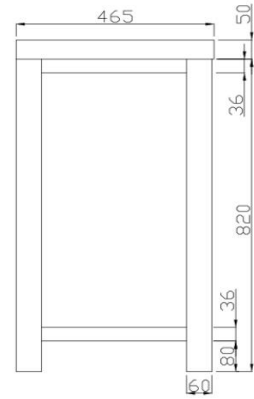

England Freestanding Left Vanity

KZENG900LGY

Kzoao 900mm Grey England Freestanding Vanity (left)

900mm grey cabinet (left) and single bowl 'England' top
Freestanding cabinet with soft close drawers finished in a matte grey lacquered paint finish over 'E-ZERO' low formaldehyde emitting MDF

'Left' is referring to the 90 degree corner being on the left hand side of the vanity. The 'curved' side of the vanity is therefore on the right hand side

Matte white finish on the stone resin slab top with integrated overflow protection

Slab tops do not come pre-drilled

Chrome drawer pulls

CARE AND USE

Cabinets

Wood veneers, laminates or lacquered finishes should be regularly wiped clean with non scouring, neutral wash solutions. Never use an abrasive cleaner or petroleum based products.

LIMITED PRODUCT WARRANTIES

To be read in conjunction with and subject to all terms and conditions contained in the Waterware 'Producer Statement' available on-line (<http://www.waterware.co.nz/media-downloads>) From date of purchase, Waterware Services warrants products from the following categories to be free from manufacturing defect subject to exclusions (if applicable):

Category	Domestic Installations	Commercial Installations	Exclusions	Wels
Vanity Cabinets & furniture	5 years parts and labour	1 years parts and labour	None	Not required