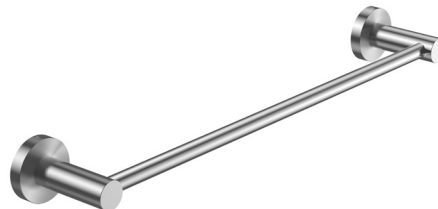

FWPI1101CP

Shower Tower,
with 3 spray function
ABS handshower
3 star 9.0L/min

METRO ACCESSORIES

SMALL BUT IMPORTANT DETAILS

FWPI6820CP

Single toilet roll holder

FWPI6821CP

Double toilet roll holder

FWPI6824CP

Hand towel rail, 400mm

FWPI6822CP

Robe holder

PIONEER CARE

EXTENDED HANDLES

MAINS PRESSURE 304 STAINLESS TAPWARE

Pioneer Care combines the contemporary design and zero-lead stainless steel construction of the Pioneer range with extended ergonomic handles, providing greater accessibility and ease of use for people with reduced strength, limited dexterity, or mobility challenges.