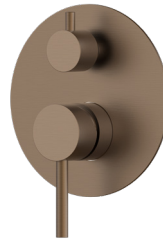

FWPI10135BZ

Shower divertor