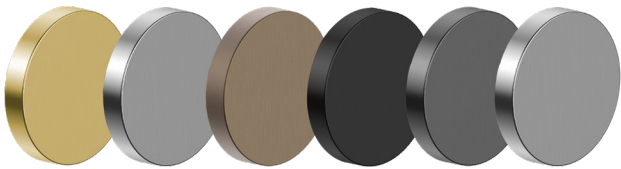

Stainless steel bathroom tapware provides a sleek, modern look while delivering durability and safety. Unlike tapware ranges that contain brass, which are classified as low-lead, stainless steel is 100% lead-free. This ensures safer water quality by completely eliminating the risk of lead leaching.

Resistant to rust and corrosion, it thrives in humid conditions, offering longevity comparable to low-lead tapware. Its non-porous surface repels bacteria and stains, enhancing hygiene, while its easy maintenance and recyclability make it an eco-conscious choice.

With a versatile, timeless finish, stainless steel tapware blends style and health-focused benefits seamlessly.

Choosing Waterware tapware mean your choosing lead free.