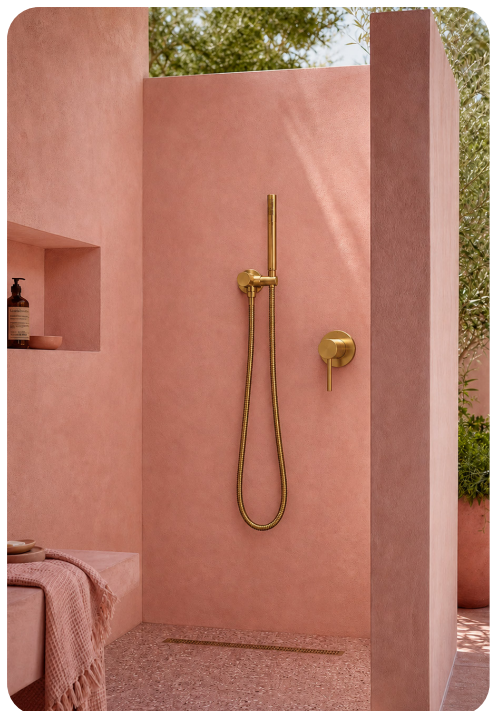

PIONEER

BODY SPRAY SETS

MAINS PRESSURE 304 STAINLESS TAPWARE

Shut off valve or mixer must be installed with the trigger and body spray sets

FWPI1096CP

Trigger spray set,
1.2m hose, chrome

FWPI1096BZ

Trigger spray set,
1.2m hose,
brushed bronze