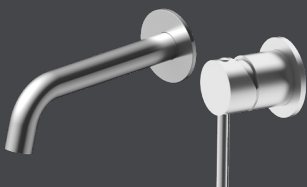

FW01BZ
ClickClack

FW02BZ
ClickClack
w/overflow

FWBT01BZ
Bottle Trap

FW01BS
ClickClack

FW02BS
ClickClack
w/overflow

FWBT01BS
Bottle Trap

PIONEER

BRUSHED STAINLESS

MAINS PRESSURE 304 STAINLESS TAPWARE

FWPI10110BS

Standard basin mixer
6 Star 4.5L/min

FWPI10111BS

Tall basin mixer
6 Star 4.5L/min

FWPI10130BS

Bath/shower
mixer

FWPI10170BS

Wall mounted
bath spout

FWPI10152BS

Wall mount basin mixer
6 Star 4.5L/min

FWPI09BS

Wall mounted
dump rose

FWPI1101BS

Shower Tower,
with 3 spray function
ABS handshower
3 star 9.0L/min

FWPI10BS