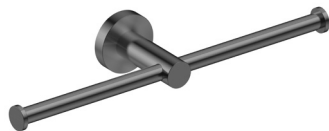

Swivel Spout
kitchen mixer
4 Star 6L/min

FWPI10GM

Ceiling mounted
dump rose

METRO ACCESSORIES

SMALL BUT IMPORTANT DETAILS

FWPI6820GM

Single toilet roll holder

FWPI6821GM