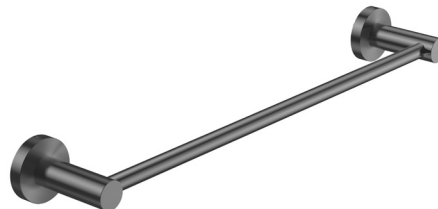

Double toilet roll holder

FWPI6824GM

Hand towel rail, 400mm

FWPI6822GM

Robe holder

PIONEER

MATTE BLACK

MAINS PRESSURE 304 STAINLESS TAPWARE