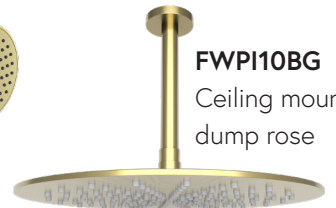

FWPI10BG

Ceiling mounted
dump rose