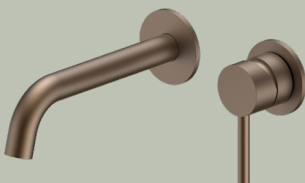

PIONEER

BRUSHED BRONZE

MAINS PRESSURE 304 STAINLESS TAPWARE

FWPI10110BZ

Standard basin mixer
6 Star 4.5L/min

FWPI10111BZ

Tall basin mixer
6 Star 4.5L/min

FWPI10130BZ

Bath/shower mixer

FWPI10170BZ

Wall mounted bath spout

FWPI10152BZ

Wall mount basin mixer
6 Star 4.5L/min

FWPI10BZ

Ceiling mounted dump rose

FWPI1101BZ