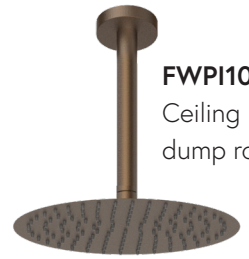

PIONEER

BRUSHED BRONZE

MAINS PRESSURE 304 STAINLESS TAPWARE

FWPI10110BZ

Standard basin mixer
6 Star 4.5L/min

FWPI10111BZ

Tall basin mixer
6 Star 4.5L/min

FWPI10130BZ

Bath/shower mixer

FWPI10170BZ

Wall mounted bath spout

FWPI10152BZ

Wall mount basin mixer
6 Star 4.5L/min

FWPI10BZ

Ceiling mounted dump rose

FWPI1101BZ

Shower Tower,
with 3 spray function
ABS handshower
3 star 9.0L/min

FWPI10BZ

Ceiling mounted dump rose

FWPI1091BZ

Slide shower,
with 3 spray function
ABS handshower
3 star 9.0L/min

FWK20121BZ

Gooseneck extractable
kitchen mixer
6 Star 4.5L/min