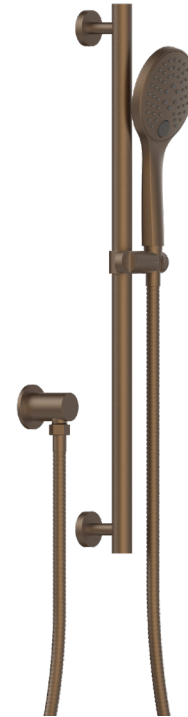

Six Designer Finishes, Endless Style

From timeless chrome to bold matte black, Pioneer is available in six on-trend finishes to suit any bathroom aesthetic: brushed gold, brushed nickel, matte black, gun metal, chrome, and the stunning new brushed bronze. Whether you're going minimalist or making a statement, this versatile collection ensures your tapware doesn't just function beautifully — it looks the part too.

PIONEER

BRUSHED BRONZE

MAINS PRESSURE 304 STAINLESS TAPWARE

FWPI10110BZ

Standard basin mixer
6 Star 4.5L/min

FWPI10111BZ

Tall basin mixer
6 Star 4.5L/min

FWPI10130BZ

Bath/shower mixer

FWPI10170BZ

Wall mounted bath spout

FWPI10152BZ

Wall mount basin mixer
6 Star 4.5L/min

FWPI10BZ

Ceiling mounted dump rose

FWPI1101BZ

Shower Tower,
with 3 spray function
ABS handshower
3 star 9.0L/min

FWPI10BZ

Ceiling mounted dump rose

FWPI1091BZ

Slide shower,
with 3 spray function
ABS handshower
3 star 9.0L/min

FWK20121BZ

Gooseneck extractable
kitchen mixer
6 Star 4.5L/min