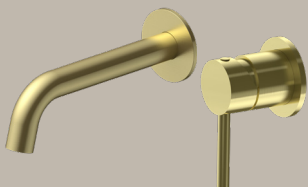

FWPI10152BG

Wall mount basin mixer
6 Star 4.5L/min