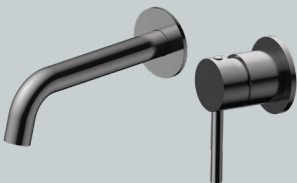

FWPI10152GM

Wall mount basin mixer
6 Star 4.5L/min