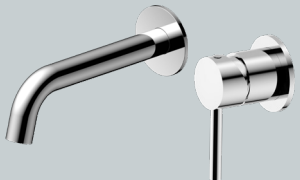

FWK20110CP

Swivel Spout
kitchen mixer
4 Star 6L/min

FWPI1101CP

Shower Tower,
with 3 spray function
ABS handshower
3 star 9.0L/min

METRO ACCESSORIES

SMALL BUT IMPORTANT DETAILS