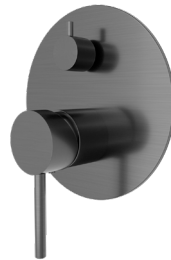

Wall mount basin mixer
6 Star 4.5L/min

FWPI09GM

Wall mounted
dump rose

FWPI1101GM

Shower Tower,
with 3 spray function
ABS handshower
3 star 9.0L/min

FWPI10135GM

Shower divertor

FWK20123GM