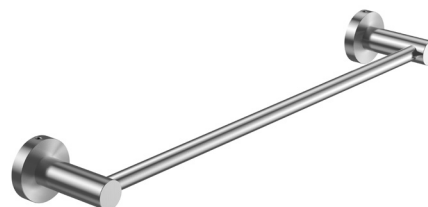

Double toilet roll holder

FWPI6824BS

Hand towel rail, 400mm

FWPI6822BS

Robe holder

PIONEER

BRUSHED GOLD

MAINS PRESSURE 304 STAINLESS TAPWARE