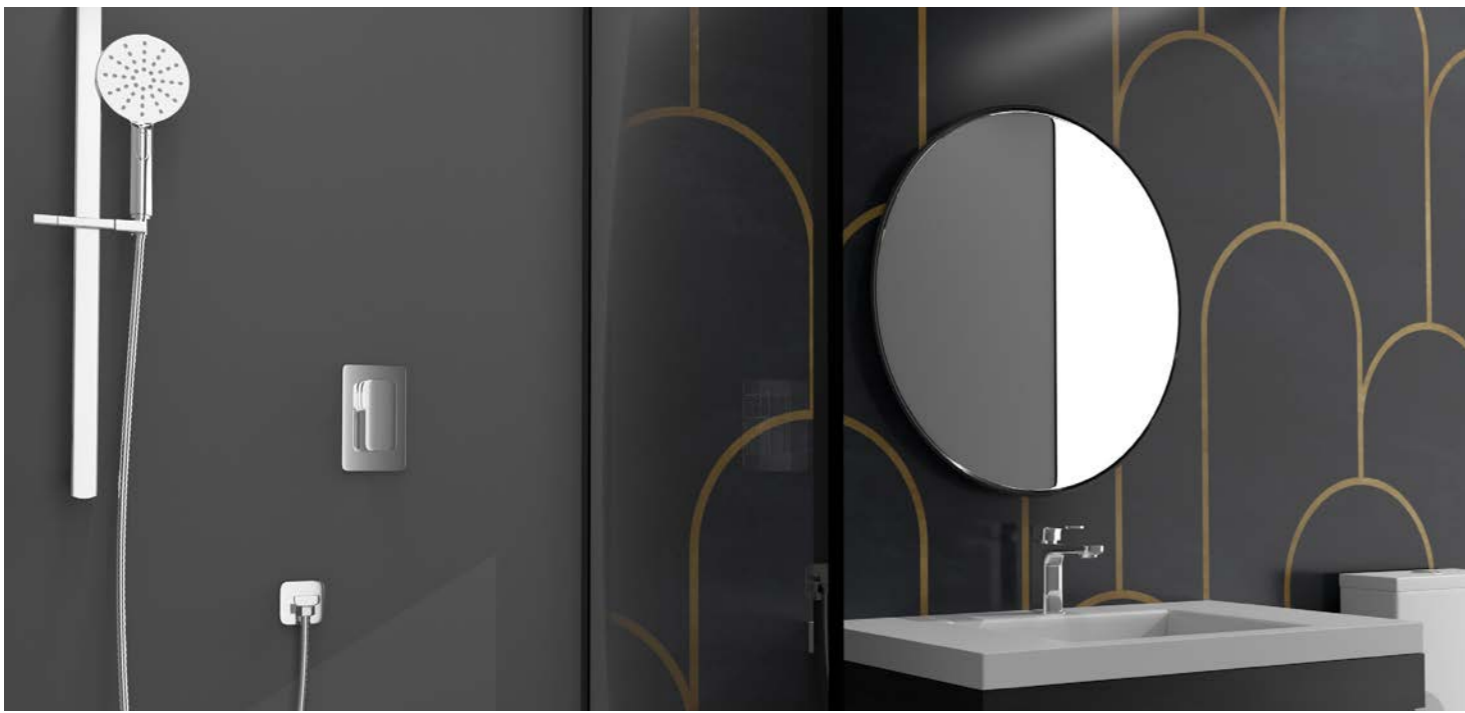

**WATERWARE**  
BATHROOMS

**PROJECT 1.0**

TAPWARE

THE **PROJECT** RANGE | CHROME

Mains pressure tapware with classic square lines

**FWP08CP**  
Wall mount bath spout

**FWP2037CP**  
Shower Divertor

**FWP8303SCP**  
Shower mixer