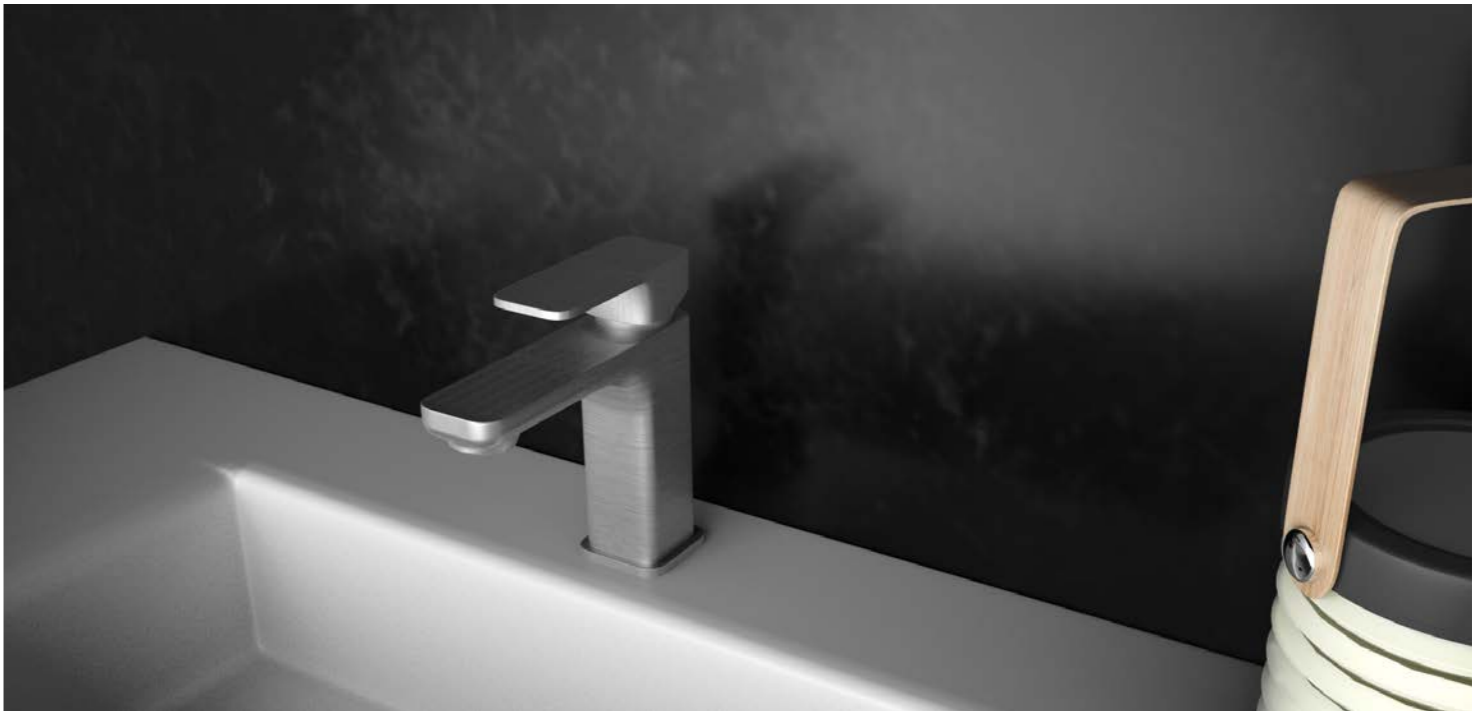

**WATERWARE**  
BATHROOMS

**PROJECT 1.0**

TAPWARE

THE **PROJECT** RANGE | CHROME

Mains pressure tapware with classic square lines

**FWP08CP**  
Wall mount bath spout

**FWP2037CP**  
Shower Divertor

**FWP8303SCP**  
Shower mixer

THE **PROJECT** RANGE | BRUSHED NICKEL

Mains pressure tapware with classic square lines

**FWP08BN**  
Wall mount bath spout

**FWP2037BN**  
Shower Divertor

**FWP8303SBN**  
Shower mixer

**FWP8228BN**  
Standard basin mixer  
5 Star 5L/min