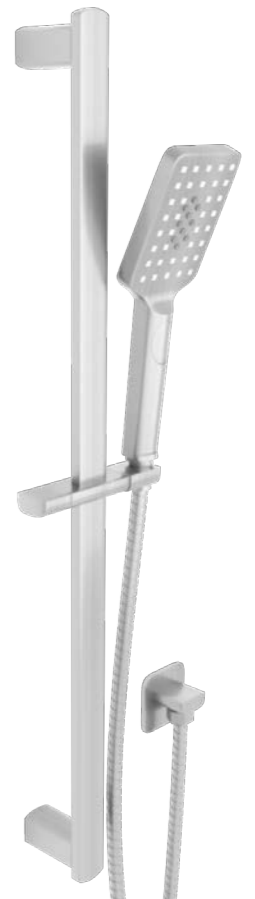

**WATERWARE**  
BATHROOMS

**PROJECT 1.0**

TAPWARE

THE **PROJECT** RANGE | CHROME

Mains pressure tapware with classic square lines

**FWP08CP**  
Wall mount bath spout

**FWP2037CP**  
Shower Divertor

**FWP8303SCP**  
Shower mixer

**FWP8228CP**  
Standard basin mixer  
5 Star 5L/min

**FWP8286CP**  
Wall mounted basin mixer  
4 Star 6L/min

**FWP8303CP**  
Shower mixer

**FWP9516CP**  
Slide shower, with 3 spray  
function handshower  
4 Star 6.5L/min

THE **PROJECT** RANGE | BRUSHED NICKEL

Mains pressure tapware with classic square lines

**FWP08BN**  
Wall mount bath spout

**FWP2037BN**  
Shower Divertor

**FWP8303SBN**  
Shower mixer

**FWP8228BN**  
Standard basin mixer  
5 Star 5L/min

**FWP8286BN**  
Wall mount basin mixer  
4 Star 6L/min

**FWP8303BN**  
Shower mixer

**FWP9516BN**  
Slide shower,  
with 3 spray function handshower  
4 Star 6.5L/min

THE **PROJECT** RANGE | SATIN BLACK

Mains pressure tapware with classic square lines