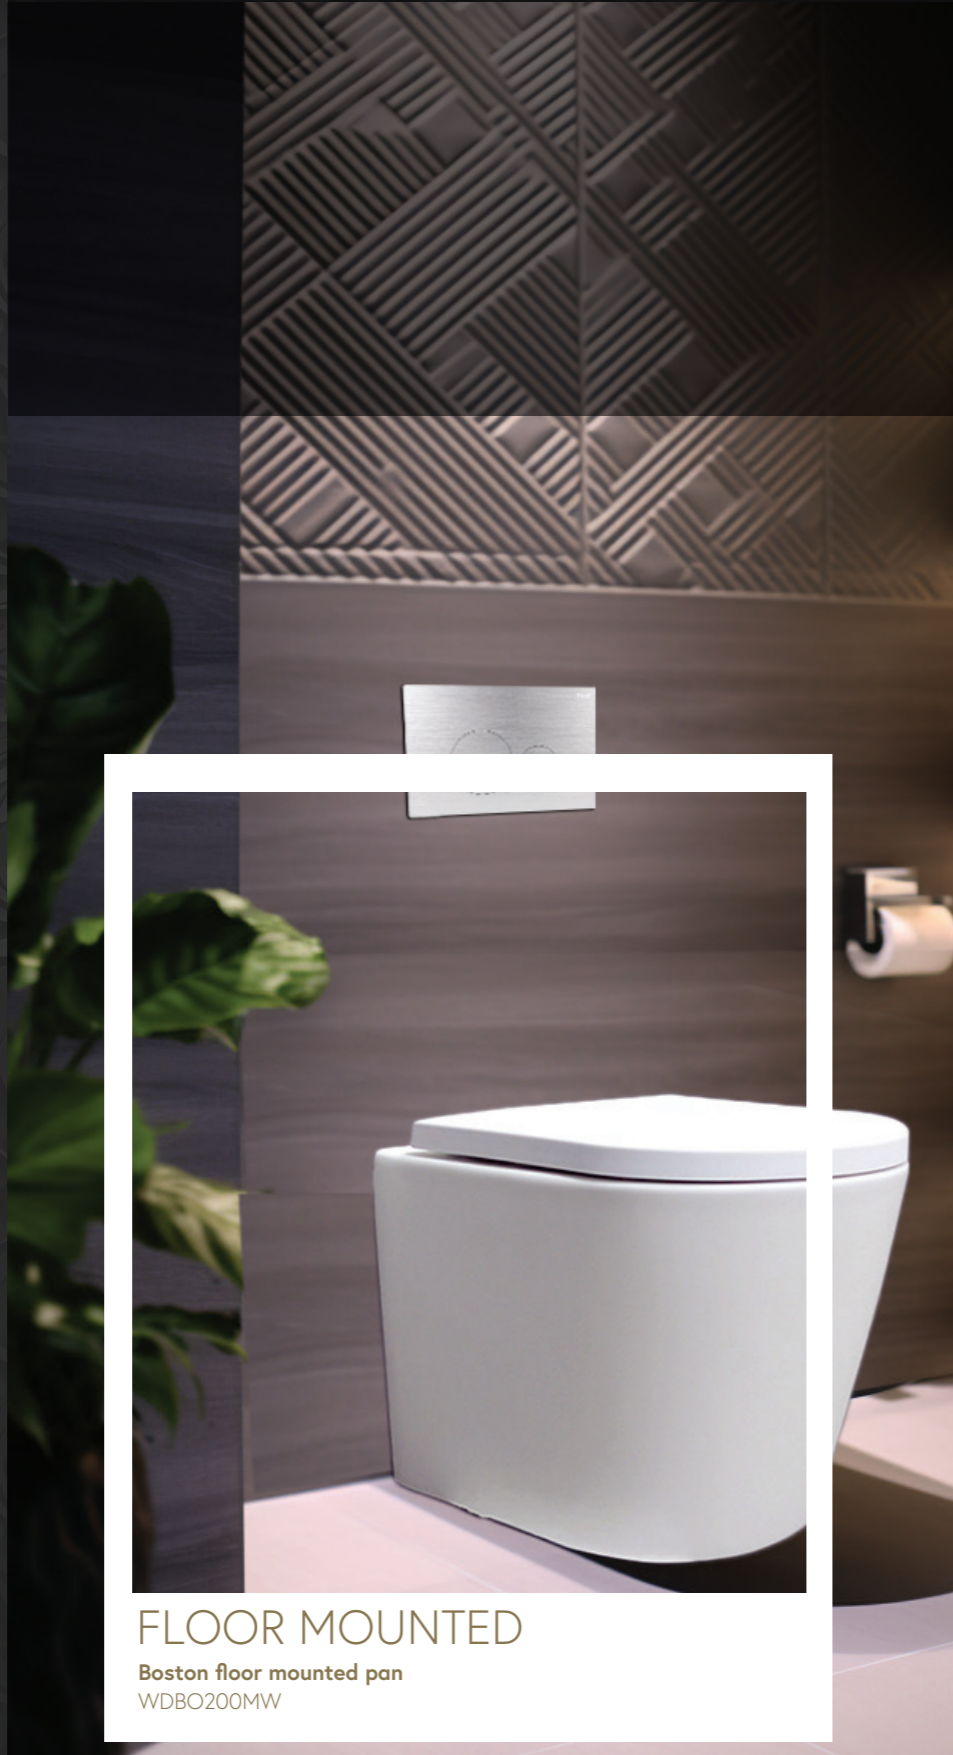

### BACK TO WALL

**Boston back to wall suite**  
WDBO100WH

# BOSTON

MATTE WHITE COLLECTION

**Boston back to wall suite**  
WDBO100MW

**Boston floor mounted pan**  
WDBO200MW

**Boston wall hung pan**  
WDBO300MW