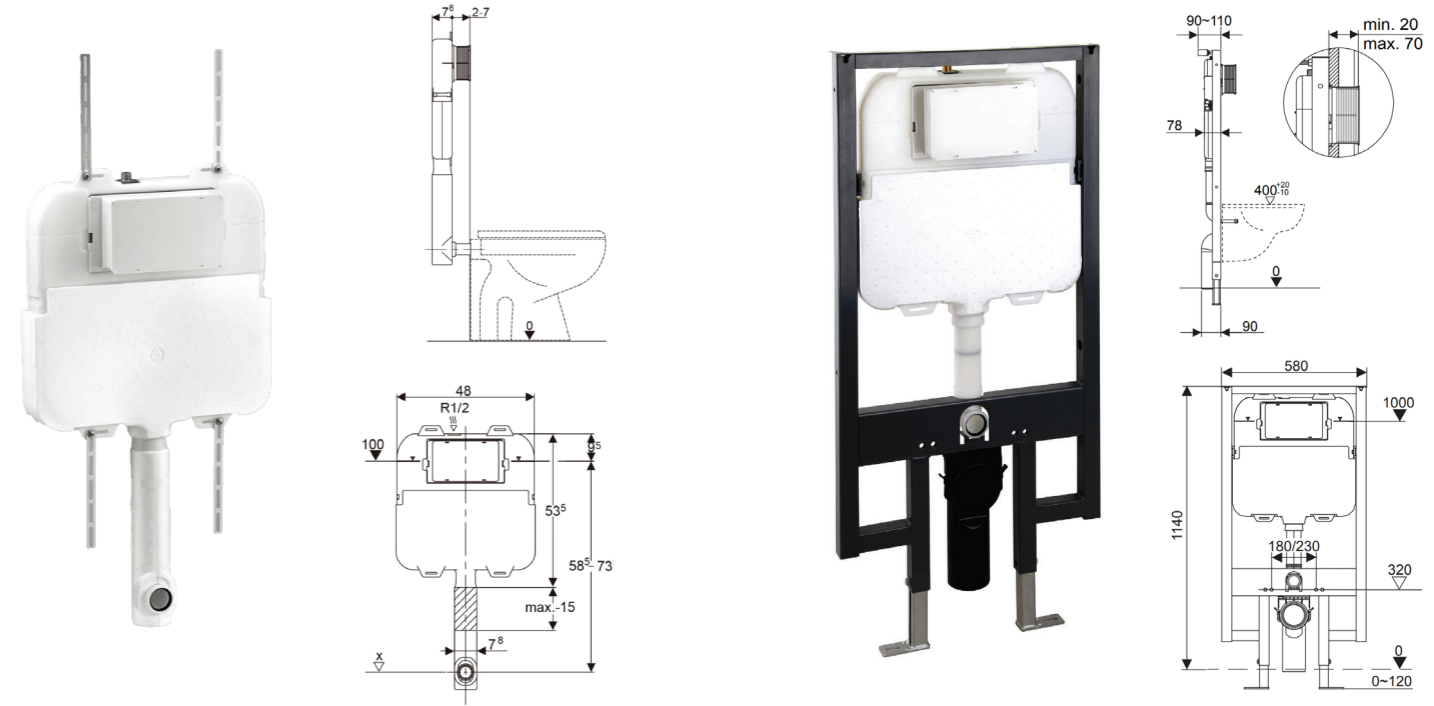

OXFORD IN-WALL CISTERNS

Behind the wall flushing systems

The Oxford Pneumatic Slim In-Wall Cisterns and Faceplates are a cutting-edge solution for modern bathrooms. These innovative cisterns are designed specifically to be used with Oxford faceplates and wall hung and floor pans. The cisterns offer a seamless and sleek installation with their pneumatic flushing mechanism, and they provide a powerful and efficient flush every time, surpassing traditional mechanical mechanisms.

- WELS rating: 3 star 6-3 L/min