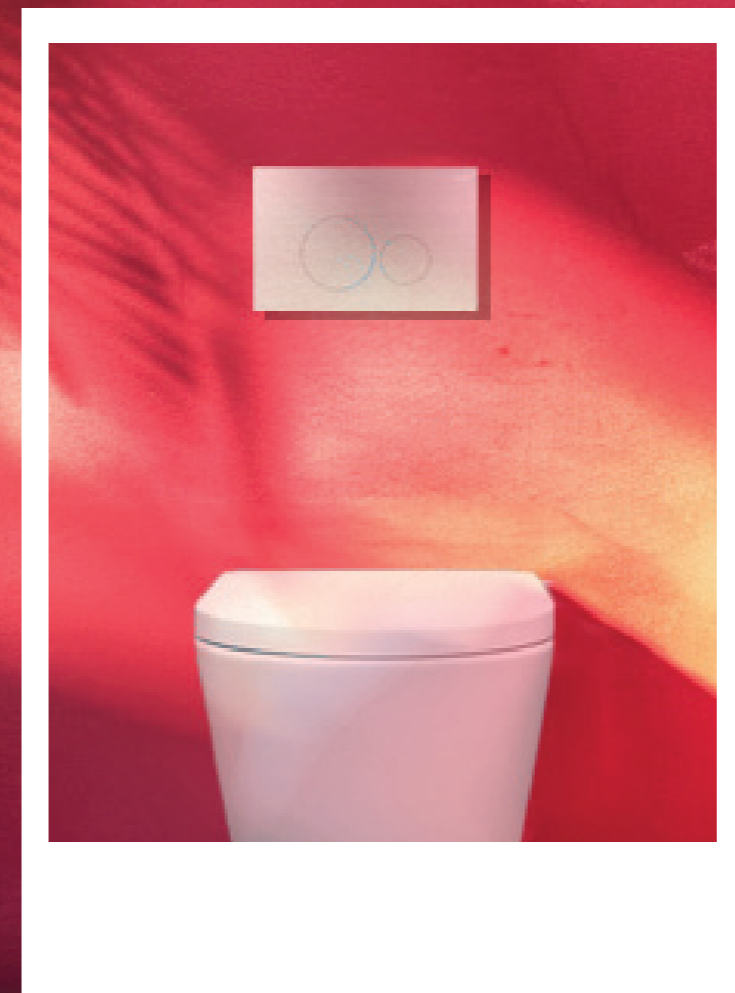

OXFORD

INWALL COLLECTION

BEHIND
THE WALL
FLUSHING
SYSTEMS

OXFORD INWALL COLLECTION

The Concealed Attraction of an Oxford In-Wall Cistern

An In-wall Cistern is mounted behind the wall, creating a practical and elegant finish to your bathroom or powder room.

These hidden gems subtly transform bathrooms into havens of understated style and space. Their unassuming presence brings forth measurable benefits:

Appreciate the hushed flushes that blend seamlessly into your bathroom or powder room. Revel in ease of maintenance where unbroken lines promote effortless cleaning.

In their concealment, in-wall cisterns provide modern conveniences - with simple designs and push button face plates that are easy to use, suiting users of all ages. A choice of finishes integrating into any décor.

Consider well before installation - determine optimal access points and wall depths through consultations with builders and plumbers. Though initial costs may be higher, the long-term gains in aesthetics and functionality prove worthwhile.

Let Oxford in-wall cisterns subtly elevate your bathrooms. Whether blending seamlessly within intimate retreats or family-friendly spaces, their understated presence promotes style.