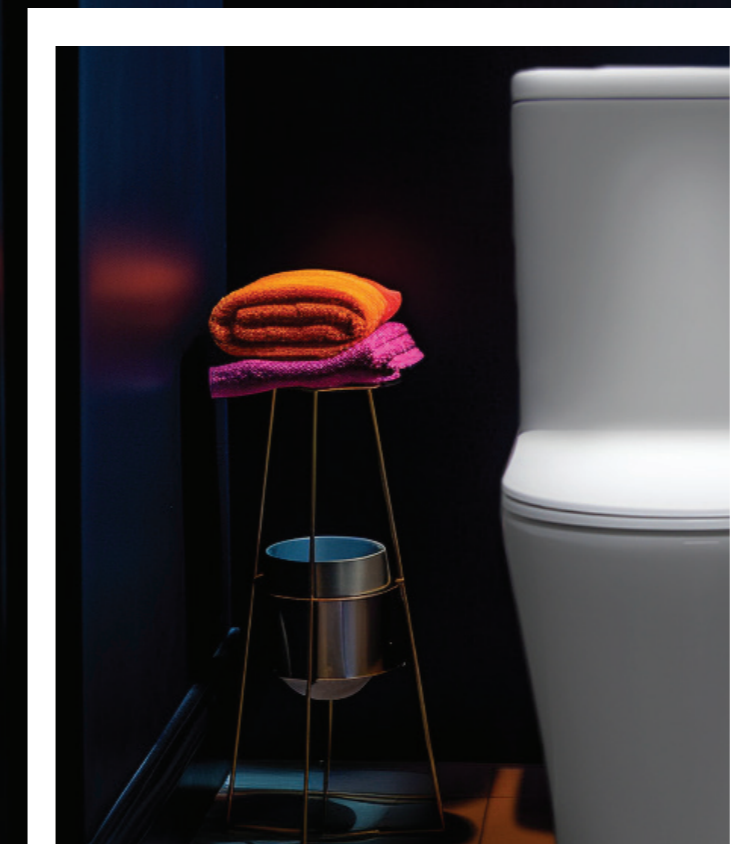

Imagine the sheer opulence of a glossy finish toilet gracing your bathroom, reflecting light and exuding an air of refined grandeur. Every curve, every contour is accentuated by the lustrous surface, creating a visual masterpiece that's sure to captivate. Meanwhile, for those who appreciate subtlety and tactility, our matte finish toilets offer a velvety touch that adds an extra layer of intimacy to your space. The matte surface not only feels exquisite but also eliminates unsightly fingerprints, maintaining its flawlessness with grace.

Dive into the depths of sophistication with our black toilet range, where boldness meets contemporary design. The black toilet transcends convention, introducing an element of drama that effortlessly elevates the overall aesthetic of your bathroom. On the other end of the spectrum, our white toilet collection is a nod to classic beauty and timeless elegance. The pristine purity of white, coupled with our modern designs, results in a visual symphony that resonates with simplicity and grace.

## GLOSS WHITE COLLECTION

**Boston back to wall suite**  
WDBO100WH

**Boston floor mounted pan**  
WDBO200WH

**Boston wall hung pan**  
WDBO300WH

### The Concealed Attraction of an Oxford In-Wall Cistern

An In-wall Cistern is mounted behind the wall, creating a practical and elegant finish to your bathroom or powder room.

These hidden gems subtly transform bathrooms into havens of understated style and space. Their unassuming presence brings forth measurable benefits: