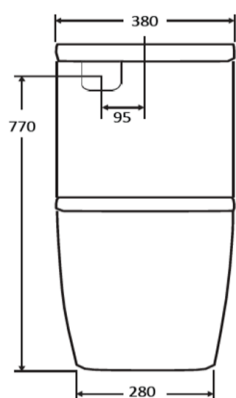

## Boston Back To Wall Toilet Suite

### WDBO100MB

Boston Back To Wall Toilet Suite Matte Black

The Boston back to wall toilet suite featuring:  
 Compact 615mm deep design 615(D) x 365(W) x 830(H) mm  
 Thin profile soft close seat with a quick release stainless steel hinge, and supplied with black flush button  
 Rimless flushing design increases the flush velocity and clearing capability  
 Steep sided unobstructed bowl  
 P trap with adjustable S trap adaptor, set out 150-250mm  
 Additional S-Trap adaptors available  
 WDBOSP08 – 60mm -160mm  
 WDBOSP09 – 100mm – 190mm