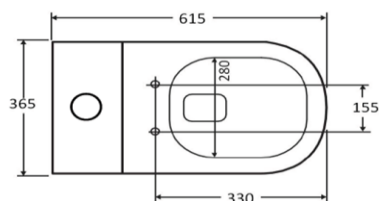

### WDBO100MB

Boston Back To Wall Toilet Suite Matte Black

The Boston back to wall toilet suite featuring:  
 Compact 615mm deep design 615(D) x 365(W) x 830(H) mm  
 Thin profile soft close seat with a quick release stainless steel hinge, and supplied with black flush button  
 Rimless flushing design increases the flush velocity and clearing capability  
 Steep sided unobstructed bowl  
 P trap with adjustable S trap adaptor, set out 150-250mm  
 Additional S-Trap adaptors available  
 WDBOSP08 – 60mm -160mm  
 WDBOSP09 – 100mm – 190mm