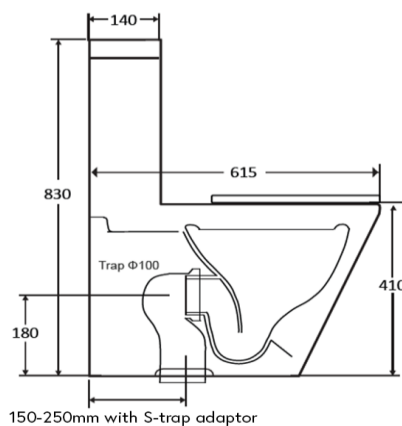

## Boston Back To Wall Toilet Suite

### WDBO100MB

Boston Back To Wall Toilet Suite Matte Black

The Boston back to wall toilet suite featuring:  
 Compact 615mm deep design 615(D) x 365(W) x 830(H) mm  
 Thin profile soft close seat with a quick release stainless steel hinge, and supplied with black flush button  
 Rimless flushing design increases the flush velocity and clearing capability  
 Steep sided unobstructed bowl  
 P trap with adjustable S trap adaptor, set out 150-250mm  
 Additional S-Trap adaptors available  
 WDBOSP08 – 60mm -160mm  
 WDBOSP09 – 100mm – 190mm