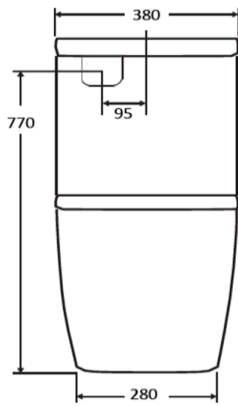

Boston Back To Wall Toilet Suite

WDBO100MB

Boston Back To Wall Toilet Suite Matte Black

The Boston back to wall toilet suite featuring;
 Matte black finish
 Compact 615mm deep design 615(D) x 365(W) x 830(H) mm
 Thin profile soft close seat with a quick release stainless steel hinge, and supplied with black flush button
 Rimless flushing design increases the flush velocity and clearing capability
 Steep sided unobstructed bowl
 P trap with an adjustable S trap waste adaptor