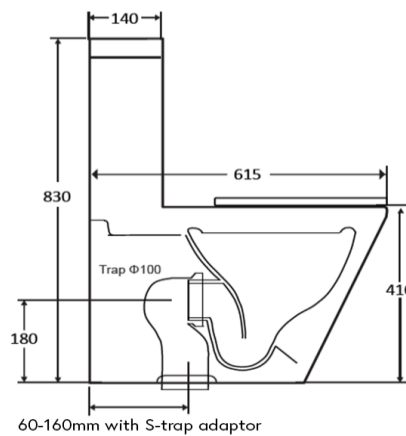

Boston Back To Wall Toilet Suite

WDBO100MB

Boston Back To Wall Toilet Suite Matte Black

The Boston back to wall toilet suite featuring;
 Matte black finish
 Compact 615mm deep design 615(D) x 365(W) x 830(H) mm
 Thin profile soft close seat with a quick release stainless steel hinge, and supplied with black flush button
 Rimless flushing design increases the flush velocity and clearing capability
 Steep sided unobstructed bowl
 P trap with an adjustable S trap waste adaptor