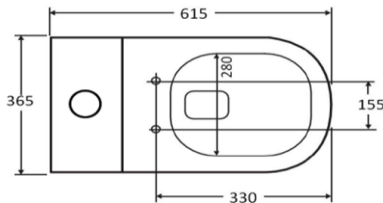

Boston Back To Wall Toilet Suite

WDBO100MB

Boston Back To Wall Toilet Suite Matte Black

The Boston back to wall toilet suite featuring;
 Matte black finish
 Compact 615mm deep design 615(D) x 365(W) x 830(H) mm
 Thin profile soft close seat with a quick release stainless steel hinge, and supplied with black flush button
 Rimless flushing design increases the flush velocity and clearing capability
 Steep sided unobstructed bowl
 P trap with an adjustable S trap waste adaptor