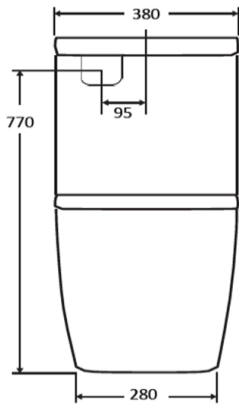

Boston Back To Wall Toilet Suite

WDBO100MW

Boston Back To Wall Toilet Suite Matte White

The Boston back to wall toilet suite featuring;
 Gloss white finish
 Compact 615mm deep design 615(D) x 365(W) x 830(H)mm
 Thin profile soft close seat with a quick release stainless steel hinge, and supplied with white flush button
 Rimless flushing design increases the flush velocity and clearing capability
 Steep sided unobstructed bowl
 P trap with an adjustable S trap waste adaptor