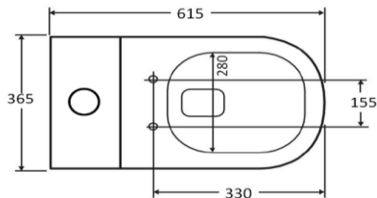

### WDBO100MW

Boston Back To Wall Toilet Suite Matte White

The Boston back to wall toilet suite featuring:  
 Compact 615mm deep design 615(D) x 365(W) x 830(H)mm  
 Thin profile soft close seat with a quick release white stainless steel hinge, and supplied with white flush button  
 Rimless flushing design increases the flush velocity and clearing capability  
 Steep sided unobstructed bowl  
 P trap with adjustable S trap adaptor, set out 150-250mm  
 Additional S-Trap adaptors available  
 WDBOSP08 – 60mm -160mm  
 WDBOSP09 – 100mm – 190mm