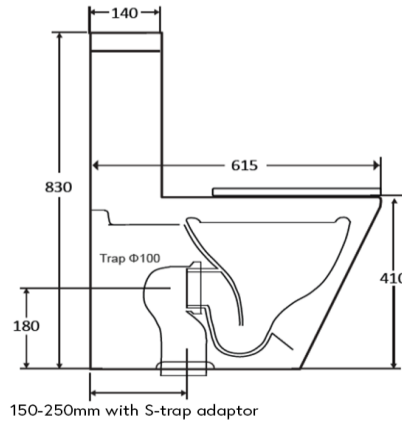

## Boston Back To Wall Toilet Suite

### WDBO100MW

Boston Back To Wall Toilet Suite Matte White

The Boston back to wall toilet suite featuring:  
 Compact 615mm deep design 615(D) x 365(W) x 830(H)mm  
 Thin profile soft close seat with a quick release white stainless steel hinge, and supplied with white flush button  
 Rimless flushing design increases the flush velocity and clearing capability  
 Steep sided unobstructed bowl  
 P trap with adjustable S trap adaptor, set out 150-250mm  
 Additional S-Trap adaptors available  
 WDBOSP08 – 60mm -160mm  
 WDBOSP09 – 100mm – 190mm