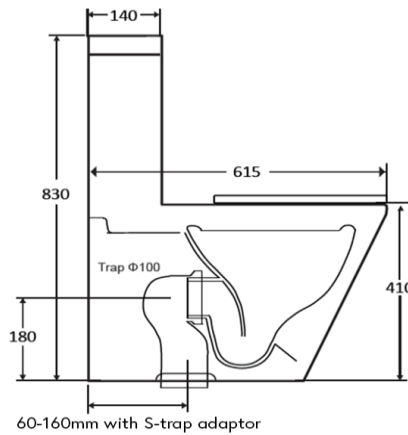

Boston Back To Wall Toilet Suite

WDBO100MW

Boston Back To Wall Toilet Suite Matte White

The Boston back to wall toilet suite featuring;
 Gloss white finish
 Compact 615mm deep design 615(D) x 365(W) x 830(H)mm
 Thin profile soft close seat with a quick release stainless steel hinge, and supplied with white flush button
 Rimless flushing design increases the flush velocity and clearing capability
 Steep sided unobstructed bowl
 P trap with an adjustable S trap waste adaptor