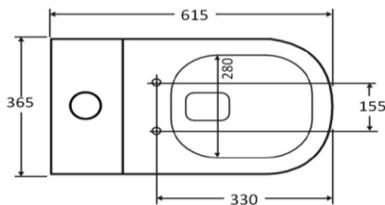

Boston Back To Wall Toilet Suite

WDBO100MW

Boston Back To Wall Toilet Suite Matte White

The Boston back to wall toilet suite featuring;
 Gloss white finish
 Compact 615mm deep design 615(D) x 365(W) x 830(H)mm
 Thin profile soft close seat with a quick release stainless steel hinge, and supplied with white flush button
 Rimless flushing design increases the flush velocity and clearing capability
 Steep sided unobstructed bowl
 P trap with an adjustable S trap waste adaptor