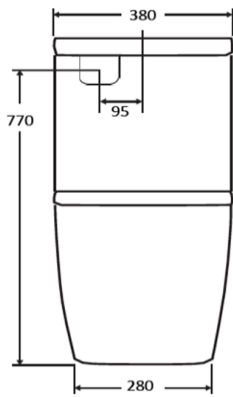

## Boston Back To Wall Toilet Suite

### WDBO100MW

Boston Back To Wall Toilet Suite Matte White

The Boston back to wall toilet suite featuring:  
 Compact 615mm deep design 615(D) x 365(W) x 830(H)mm  
 Thin profile soft close seat with a quick release white stainless steel hinge, and supplied with white flush button  
 Rimless flushing design increases the flush velocity and clearing capability  
 Steep sided unobstructed bowl  
 P trap with adjustable S trap adaptor, set out 150-250mm  
 Additional S-Trap adaptors available  
 WDBOSP08 – 60mm -160mm  
 WDBOSP09 – 100mm – 190mm