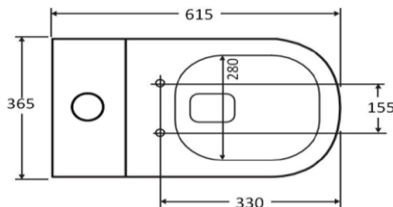

Boston Back To Wall Toilet Suite

WDBO100WH

Boston Back To Wall Toilet Suite Gloss White

The Boston back to wall toilet suite featuring;
 Gloss white finish
 Compact 615mm deep design 615(D) x 365(W) x 830(H)mm
 Thin profile soft close seat with a quick release stainless steel hinge, and supplied with white flush button
 Rimless flushing design increases the flush velocity and clearing capability
 Steep sided unobstructed bowl
 P trap with an adjustable S trap waste adaptor