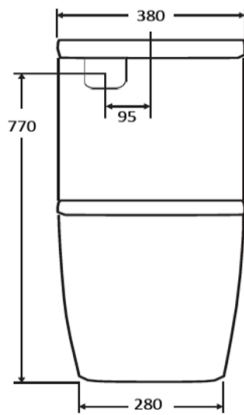

Boston Back To Wall Toilet Suite

WDBO100WH

Boston Back To Wall Toilet Suite Gloss White

The Boston back to wall toilet suite featuring;
 Gloss white finish
 Compact 615mm deep design 615(D) x 365(W) x 830(H)mm
 Thin profile soft close seat with a quick release stainless steel hinge, and supplied with white flush button
 Rimless flushing design increases the flush velocity and clearing capability
 Steep sided unobstructed bowl
 P trap with an adjustable S trap waste adaptor