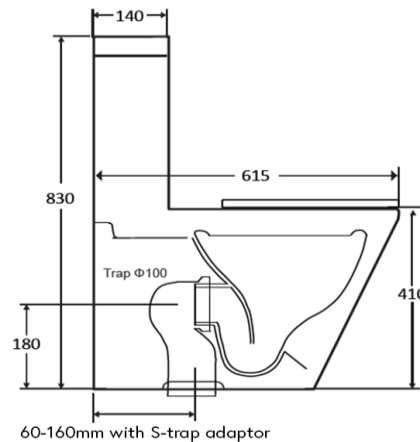

Boston Back To Wall Toilet Suite

WDBO100WH

Boston Back To Wall Toilet Suite Gloss White

The Boston back to wall toilet suite featuring;
 Gloss white finish
 Compact 615mm deep design 615(D) x 365(W) x 830(H)mm
 Thin profile soft close seat with a quick release stainless steel hinge, and supplied with white flush button
 Rimless flushing design increases the flush velocity and clearing capability
 Steep sided unobstructed bowl
 P trap with an adjustable S trap waste adaptor