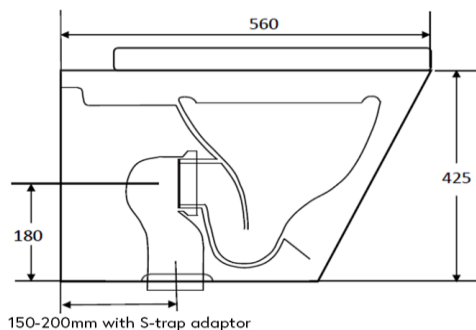

Boston Floor Mounted Pan

WDBO200MB

Boston Floor Mounted Pan Matte Black

The Boston floor mounted pan is a high quality toilet for use with concealed in-wall cisterns
 560(D) x 360(W) x 425(H)mm,
 Soft close matte black seat with a quick release stainless steel hinge
 Rimless technology for increased flush velocity and excellent clearing capability
 Steep sided unobstructed bowl
 P trap with adjustable S trap adaptor, set out 150-200mm
 Additional S-Trap adapters available
 WDBOSP08 – 60mm -110mm
 WDBOSP09 – 100mm – 140mm