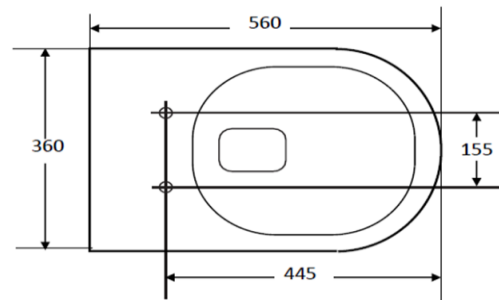

Boston Floor Mounted Pan

WDBO200MB

Boston Floor Mounted Pan Matte Black

The Boston floor mounted pan is a high quality toilet for use with concealed in-wall cisterns

Matte black finish

560(D) x 360(W) x 425(H)mm, with P trap set out 180mm

Soft close matte black seat with a quick release stainless steel hinge

Rimless technology for increased flush velocity and excellent clearing capability

Step sided unobstructed bowl

CARE AND USE

Toilets

Vitreous china finishes are best cleaned with cream or mild abrasive toilet specific cleaners. Do not use harsh abrasives on the toilet seat surfaces.

LIMITED PRODUCT WARRANTIES

To be read in conjunction with and subject to all terms and conditions contained in the Waterware 'Producer Statement' available on-line (<http://www.waterware.co.nz/media-downloads>) From date of purchase, Waterware Services warrants products from the following categories to be free from manufacturing defect subject to exclusions (if applicable):

Category	Domestic Installations	Commercial Installations	Exclusions	Wels
Toilets and cisterns	5 years parts and labour, 6 - 10 years parts only	1 year parts and labour	Flush Valve seals	4 Star 3/4.5L litre flush