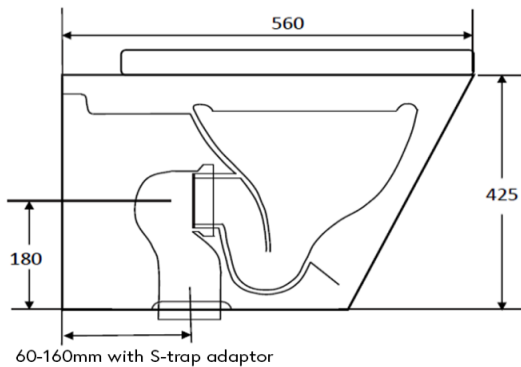

Boston Floor Mounted Pan

WDBO200MB

Boston Floor Mounted Pan Matte Black

The Boston floor mounted pan is a high quality toilet for use with concealed in-wall cisterns

Matte black finish

560(D) x 360(W) x 425(H)mm, with P trap set out 180mm

Soft close matte black seat with a quick release stainless steel hinge

Rimless technology for increased flush velocity and excellent clearing capability

Step sided unobstructed bowl

CARE AND USE

Toilets

Vitreous china finishes are best cleaned with cream or mild abrasive toilet specific cleaners. Do not use harsh abrasives on the toilet seat surfaces.

LIMITED PRODUCT WARRANTIES

To be read in conjunction with and subject to all terms and conditions contained in the Waterware 'Producer Statement' available on-line (<http://www.waterware.co.nz/media-downloads>) From date of purchase, Waterware Services warrants products from the following categories to be free from manufacturing defect subject to exclusions (if applicable):

Category	Domestic Installations	Commercial Installations	Exclusions	Wels
Toilets and cisterns	5 years parts and labour, 6 - 10 years parts only	1 year parts and labour	Flush Valve seals	4 Star 3/4.5L litre flush