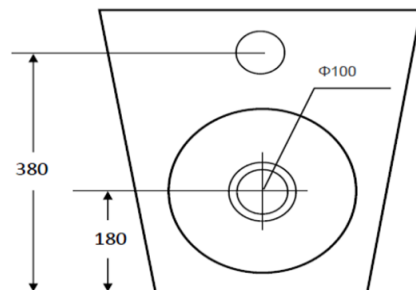

Boston Floor Mounted Pan

WDBO200MB

Boston Floor Mounted Pan Matte Black

The Boston floor mounted pan is a high quality toilet for use with concealed in-wall cisterns

Matte black finish

560(D) x 360(W) x 425(H)mm, with P trap set out 180mm

Soft close matte black seat with a quick release stainless steel hinge

Rimless technology for increased flush velocity and excellent clearing capability

Step sided unobstructed bowl

CARE AND USE

Toilets

Vitreous china finishes are best cleaned with cream or mild abrasive toilet specific cleaners. Do not use harsh abrasives on the toilet seat surfaces.

LIMITED PRODUCT WARRANTIES

To be read in conjunction with and subject to all terms and conditions contained in the Waterware 'Producer Statement' available on-line (<http://www.waterware.co.nz/media-downloads>) From date of purchase, Waterware Services warrants products from the following categories to be free from manufacturing defect subject to exclusions (if applicable):

Category	Domestic Installations	Commercial Installations	Exclusions	Wels
Toilets and cisterns	5 years parts and labour, 6 - 10 years parts only	1 year parts and labour	Flush Valve seals	4 Star 3/4.5L litre flush