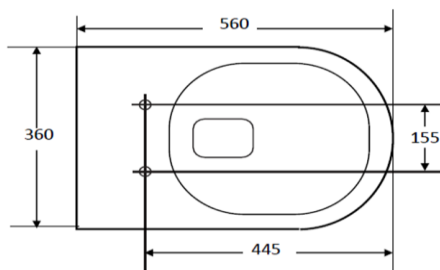

Boston Floor Mounted Pan

WDBO200MB

Boston Floor Mounted Pan Matte Black

The Boston floor mounted pan is a high quality toilet for use with concealed in-wall cisterns
 560(D) x 360(W) x 425(H)mm,
 Soft close matte black seat with a quick release stainless steel hinge
 Rimless technology for increased flush velocity and excellent clearing capability
 Steep sided unobstructed bowl
 P trap with adjustable S trap adaptor, set out 150-200mm
 Additional S-Trap adapters available
 WDBOSP08 – 60mm -110mm
 WDBOSP09 – 100mm – 140mm