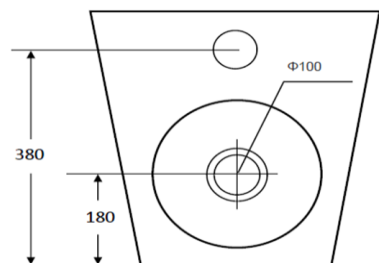

Boston Floor Mounted Pan

WDBO200MB

Boston Floor Mounted Pan Matte Black

The Boston floor mounted pan is a high quality toilet for use with concealed in-wall cisterns
 560(D) x 360(W) x 425(H)mm,
 Soft close matte black seat with a quick release stainless steel hinge
 Rimless technology for increased flush velocity and excellent clearing capability
 Steep sided unobstructed bowl
 P trap with adjustable S trap adaptor, set out 150-200mm
 Additional S-Trap adapters available
 WDBOSP08 – 60mm -110mm
 WDBOSP09 – 100mm – 140mm