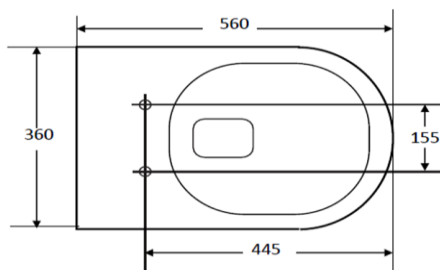

Boston Floor Mounted Pan

WDBO200MW

Boston Floor Mounted Pan Matte White

The Boston floor mounted pan is a high quality toilet for use with concealed in-wall cisterns

560(D) x 360(W) x 425(H)mm

Soft close matte white seat with a quick release white stainless steel hinge

Rimless technology for increased flush velocity and excellent clearing capability

Steep sided unobstructed bowl

P trap with adjustable S trap adaptor, set out 150-200mm

Additional S-Trap adapters available

WDBOSP08 – 60mm -110mm

WDBOSP09 – 100mm – 140mm

CARE AND USE

Toilets

Vitreous china finishes are best cleaned with cream or mild abrasive toilet specific cleaners. Do not use harsh abrasives on the toilet seat surfaces.

LIMITED PRODUCT WARRANTIES

To be read in conjunction with and subject to all terms and conditions contained in the Waterware 'Producer Statement' available on-line (<http://www.waterware.co.nz/media-downloads>) From date of purchase, Waterware Services warrants products from the following categories to be free from manufacturing defect subject to exclusions (if applicable):

Category	Domestic Installations	Commercial Installations	Exclusions	Wels
Toilets and cisterns	5 years parts and labour, 6 - 10 years parts only	1 year parts and labour	Flush Valve seals	4 Star 3/4.5L litre flush