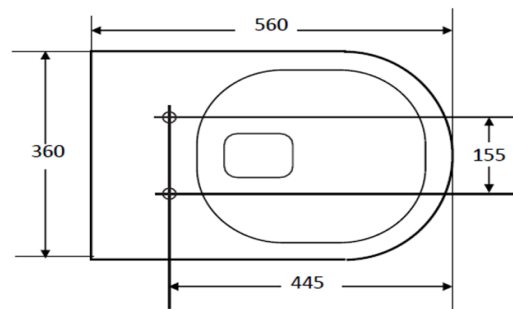

Boston Floor Mounted Pan

WDBO200MW

Boston Floor Mounted Pan Matte White

The Boston floor mounted pan is a high quality toilet for use with concealed in-wall cisterns

Matte white finish

560(D) x 360(W) x 425(H)mm, with P trap set out 180mm

Soft close matte white seat with a quick release stainless steel hinge

Rimless technology for increased flush velocity and excellent clearing capability

Step sided unobstructed bowl

CARE AND USE

Toilets

Vitreous china finishes are best cleaned with cream or mild abrasive toilet specific cleaners. Do not use harsh abrasives on the toilet seat surfaces.

LIMITED PRODUCT WARRANTIES

To be read in conjunction with and subject to all terms and conditions contained in the Waterware 'Producer Statement' available on-line (<http://www.waterware.co.nz/media-downloads>) From date of purchase, Waterware Services warrants products from the following categories to be free from manufacturing defect subject to exclusions (if applicable):

Category	Domestic Installations	Commercial Installations	Exclusions	Wels
Toilets and cisterns	5 years parts and labour, 6 - 10 years parts only	1 year parts and labour	Flush Valve seals	4 Star 3/4.5L litre flush