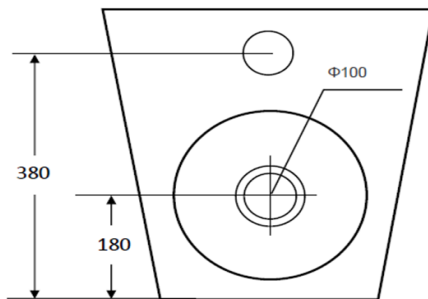

Boston Floor Mounted Pan

WDBO200MW

Boston Floor Mounted Pan Matte White

The Boston floor mounted pan is a high quality toilet for use with concealed in-wall cisterns

Matte white finish

560(D) x 360(W) x 425(H)mm, with P trap set out 180mm

Soft close matte white seat with a quick release stainless steel hinge

Rimless technology for increased flush velocity and excellent clearing capability

Step sided unobstructed bowl

CARE AND USE

Toilets

Vitreous china finishes are best cleaned with cream or mild abrasive toilet specific cleaners. Do not use harsh abrasives on the toilet seat surfaces.

LIMITED PRODUCT WARRANTIES

To be read in conjunction with and subject to all terms and conditions contained in the Waterware 'Producer Statement' available on-line (<http://www.waterware.co.nz/media-downloads>) From date of purchase, Waterware Services warrants products from the following categories to be free from manufacturing defect subject to exclusions (if applicable):

Category	Domestic Installations	Commercial Installations	Exclusions	Wels
Toilets and cisterns	5 years parts and labour, 6 - 10 years parts only	1 year parts and labour	Flush Valve seals	4 Star 3/4.5L litre flush