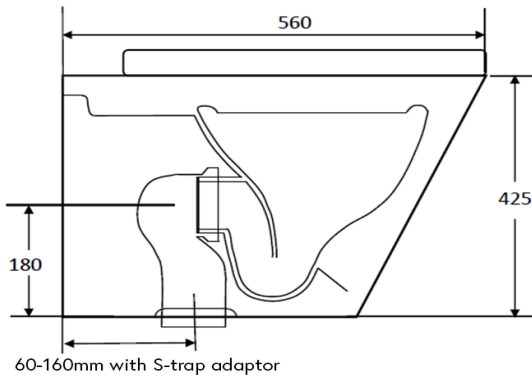

Boston Floor Mounted Pan

WDBO200MW

Boston Floor Mounted Pan Matte White

The Boston floor mounted pan is a high quality toilet for use with concealed in-wall cisterns

Matte white finish

560(D) x 360(W) x 425(H)mm, with P trap set out 180mm

Soft close matte white seat with a quick release stainless steel hinge

Rimless technology for increased flush velocity and excellent clearing capability

Step sided unobstructed bowl

CARE AND USE

Toilets

Vitreous china finishes are best cleaned with cream or mild abrasive toilet specific cleaners. Do not use harsh abrasives on the toilet seat surfaces.

LIMITED PRODUCT WARRANTIES

To be read in conjunction with and subject to all terms and conditions contained in the Waterware 'Producer Statement' available on-line (<http://www.waterware.co.nz/media-downloads>) From date of purchase, Waterware Services warrants products from the following categories to be free from manufacturing defect subject to exclusions (if applicable):

Category	Domestic Installations	Commercial Installations	Exclusions	Wels
Toilets and cisterns	5 years parts and labour, 6 - 10 years parts only	1 year parts and labour	Flush Valve seals	4 Star 3/4.5L litre flush