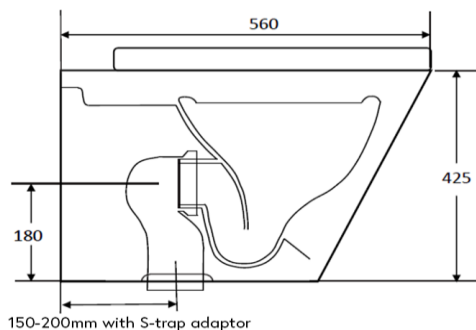

Boston Floor Mounted Pan

WDBO200MW

Boston Floor Mounted Pan Matte White

The Boston floor mounted pan is a high quality toilet for use with concealed in-wall cisterns

560(D) x 360(W) x 425(H)mm

Soft close matte white seat with a quick release white stainless steel hinge

Rimless technology for increased flush velocity and excellent clearing capability

Steep sided unobstructed bowl

P trap with adjustable S trap adaptor, set out 150-200mm

Additional S-Trap adapters available

WDBOSP08 – 60mm -110mm

WDBOSP09 – 100mm – 140mm

CARE AND USE

Toilets

Vitreous china finishes are best cleaned with cream or mild abrasive toilet specific cleaners. Do not use harsh abrasives on the toilet seat surfaces.

LIMITED PRODUCT WARRANTIES

To be read in conjunction with and subject to all terms and conditions contained in the Waterware 'Producer Statement' available on-line (<http://www.waterware.co.nz/media-downloads>) From date of purchase, Waterware Services warrants products from the following categories to be free from manufacturing defect subject to exclusions (if applicable):

Category	Domestic Installations	Commercial Installations	Exclusions	Wels
Toilets and cisterns	5 years parts and labour, 6 - 10 years parts only	1 year parts and labour	Flush Valve seals	4 Star 3/4.5L litre flush