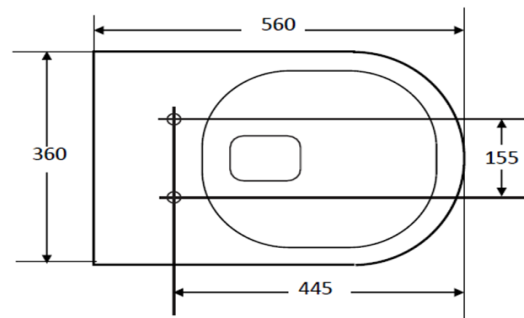

Boston Floor Mounted Pan

WDBO200WH

Boston Floor Mounted Pan Gloss White

The Boston floor mounted pan is a high quality toilet for use with concealed in-wall cisterns

Gloss white finish

560(D) x 360(W) x 425(H)mm, with P trap set out 180mm

Soft close gloss white seat with a quick release stainless steel hinge

Rimless technology for increased flush velocity and excellent clearing capability

Step sided unobstructed bowl

CARE AND USE

Toilets

Vitreous china finishes are best cleaned with cream or mild abrasive toilet specific cleaners. Do not use harsh abrasives on the toilet seat surfaces.

LIMITED PRODUCT WARRANTIES

To be read in conjunction with and subject to all terms and conditions contained in the Waterware 'Producer Statement' available on-line (<http://www.waterware.co.nz/media-downloads>) From date of purchase, Waterware Services warrants products from the following categories to be free from manufacturing defect subject to exclusions (if applicable):

Category	Domestic Installations	Commercial Installations	Exclusions	Wels
Toilets and cisterns	5 years parts and labour, 6 - 10 years parts only	1 year parts and labour	Flush Valve seals	4 Star 3/4.5L litre flush