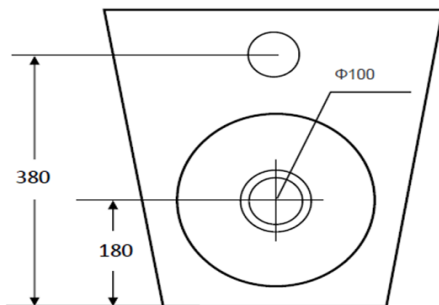

Boston Floor Mounted Pan

WDBO200WH

Boston Floor Mounted Pan Gloss White

The Boston floor mounted pan is a high quality toilet for use with concealed in-wall cisterns

Gloss white finish

560(D) x 360(W) x 425(H)mm, with P trap set out 180mm

Soft close gloss white seat with a quick release stainless steel hinge

Rimless technology for increased flush velocity and excellent clearing capability

Step sided unobstructed bowl

CARE AND USE

Toilets

Vitreous china finishes are best cleaned with cream or mild abrasive toilet specific cleaners. Do not use harsh abrasives on the toilet seat surfaces.

LIMITED PRODUCT WARRANTIES

To be read in conjunction with and subject to all terms and conditions contained in the Waterware 'Producer Statement' available on-line (<http://www.waterware.co.nz/media-downloads>) From date of purchase, Waterware Services warrants products from the following categories to be free from manufacturing defect subject to exclusions (if applicable):

Category	Domestic Installations	Commercial Installations	Exclusions	Wels
Toilets and cisterns	5 years parts and labour, 6 - 10 years parts only	1 year parts and labour	Flush Valve seals	4 Star 3/4.5L litre flush