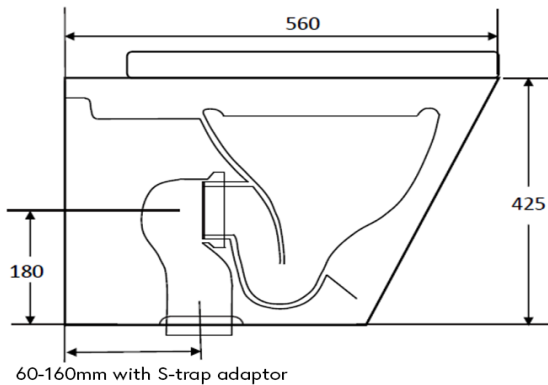

Boston Floor Mounted Pan

WDBO200WH

Boston Floor Mounted Pan Gloss White

The Boston floor mounted pan is a high quality toilet for use with concealed in-wall cisterns

Gloss white finish

560(D) x 360(W) x 425(H)mm, with P trap set out 180mm

Soft close gloss white seat with a quick release stainless steel hinge

Rimless technology for increased flush velocity and excellent clearing capability

Step sided unobstructed bowl

CARE AND USE

Toilets

Vitreous china finishes are best cleaned with cream or mild abrasive toilet specific cleaners. Do not use harsh abrasives on the toilet seat surfaces.

LIMITED PRODUCT WARRANTIES

To be read in conjunction with and subject to all terms and conditions contained in the Waterware 'Producer Statement' available on-line (<http://www.waterware.co.nz/media-downloads>) From date of purchase, Waterware Services warrants products from the following categories to be free from manufacturing defect subject to exclusions (if applicable):

Category	Domestic Installations	Commercial Installations	Exclusions	Wels
Toilets and cisterns	5 years parts and labour, 6 - 10 years parts only	1 year parts and labour	Flush Valve seals	4 Star 3/4.5L litre flush