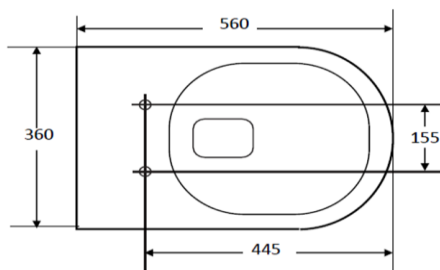

Rimless technology for increased flush velocity and excellent clearing capability

Steep sided unobstructed bowl

P trap with adjustable S trap adaptor, set out 150-200mm

Additional S-Trap adapters available

WDBOSP08 – 60mm -110mm

WDBOSP09 – 100mm – 140mm