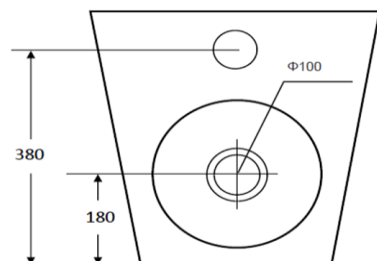

Boston Floor Mounted Pan

WDBO200WH

Boston Floor Mounted Pan Gloss White

The Boston floor mounted pan is a high quality toilet for use with concealed in-wall cisterns

560(D) x 360(W) x 425(H)mm

Soft close gloss white seat with a quick release white stainless steel hinge

Rimless technology for increased flush velocity and excellent clearing capability

Steep sided unobstructed bowl

P trap with adjustable S trap adaptor, set out 150-200mm

Additional S-Trap adapters available

WDBOSP08 – 60mm -110mm

WDBOSP09 – 100mm – 140mm

CARE AND USE

Toilets

Vitreous china finishes are best cleaned with cream or mild abrasive toilet specific cleaners. Do not use harsh abrasives on the toilet seat surfaces.

LIMITED PRODUCT WARRANTIES

To be read in conjunction with and subject to all terms and conditions contained in the Waterware 'Producer Statement' available on-line (<http://www.waterware.co.nz/media-downloads>) From date of purchase, Waterware Services warrants products from the following categories to be free from manufacturing defect subject to exclusions (if applicable):

Category	Domestic Installations	Commercial Installations	Exclusions	Wels
Toilets and cisterns	5 years parts and labour, 6 - 10 years parts only	1 year parts and labour	Flush Valve seals	4 Star 3/4.5L litre flush