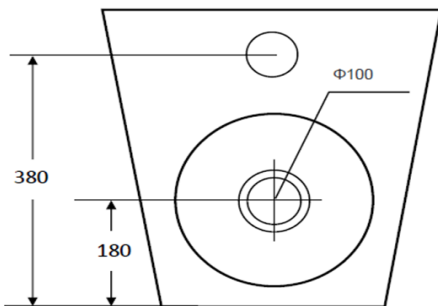

Boston Floor Mounted Pan

WDBO200WH

Boston Floor Mounted Pan Gloss White

The Boston floor mounted pan is a high quality toilet for use with concealed in-wall cisterns

Gloss white finish

560(D) x 360(W) x 425(H)mm, with P trap set out 180mm

Soft close gloss white seat with a quick release stainless steel hinge

Rimless technology for increased flush velocity and excellent clearing capability

Step sided unobstructed bowl

CARE AND USE

Toilets

Vitreous china finishes are best cleaned with cream or mild abrasive toilet specific cleaners. Do not use harsh abrasives on the toilet seat surfaces.

LIMITED PRODUCT WARRANTIES

To be read in conjunction with and subject to all terms and conditions contained in the Waterware 'Producer Statement' available on-line (<http://www.waterware.co.nz/media-downloads>) From date of purchase, Waterware Services warrants products from the following categories to be free from manufacturing defect subject to exclusions (if applicable):

Category	Domestic Installations	Commercial Installations	Exclusions	Wels
Toilets and cisterns	5 years parts and labour, 6 - 10 years parts only	1 year parts and labour	Flush Valve seals	4 Star 3/4.5L litre flush