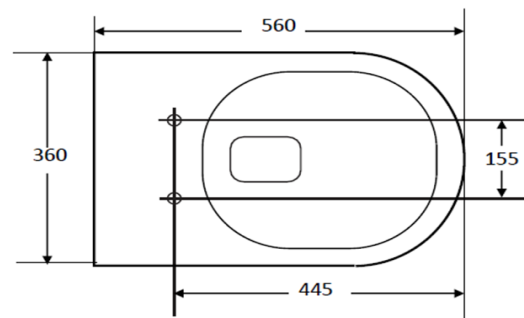

Boston Floor Mounted Pan

WDBO200WH

Boston Floor Mounted Pan Gloss White

The Boston floor mounted pan is a high quality toilet for use with concealed in-wall cisterns

Gloss white finish

560(D) x 360(W) x 425(H)mm, with P trap set out 180mm

Soft close gloss white seat with a quick release stainless steel hinge

Rimless technology for increased flush velocity and excellent clearing capability

Step sided unobstructed bowl

CARE AND USE

Toilets

Vitreous china finishes are best cleaned with cream or mild abrasive toilet specific cleaners. Do not use harsh abrasives on the toilet seat surfaces.

LIMITED PRODUCT WARRANTIES

To be read in conjunction with and subject to all terms and conditions contained in the Waterware 'Producer Statement' available on-line (<http://www.waterware.co.nz/media-downloads>) From date of purchase, Waterware Services warrants products from the following categories to be free from manufacturing defect subject to exclusions (if applicable):

Category	Domestic Installations	Commercial Installations	Exclusions	Wels
Toilets and cisterns	5 years parts and labour, 6 - 10 years parts only	1 year parts and labour	Flush Valve seals	4 Star 3/4.5L litre flush