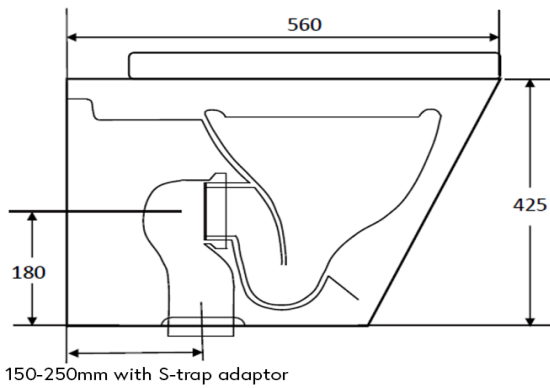

Boston Floor Mounted Pan

WDBO200WH

Boston Floor Mounted Pan Gloss White

The Boston floor mounted pan is a high quality toilet for use with concealed in-wall cisterns

Gloss white finish

560(D) x 360(W) x 425(H)mm, with P trap set out 180mm

Soft close gloss white seat with a quick release stainless steel hinge

Rimless technology for increased flush velocity and excellent clearing capability

Step sided unobstructed bowl

CARE AND USE

Toilets

Vitreous china finishes are best cleaned with cream or mild abrasive toilet specific cleaners. Do not use harsh abrasives on the toilet seat surfaces.

LIMITED PRODUCT WARRANTIES

To be read in conjunction with and subject to all terms and conditions contained in the Waterware 'Producer Statement' available on-line (<http://www.waterware.co.nz/media-downloads>) From date of purchase, Waterware Services warrants products from the following categories to be free from manufacturing defect subject to exclusions (if applicable):

Category	Domestic Installations	Commercial Installations	Exclusions	Wels
Toilets and cisterns	5 years parts and labour, 6 - 10 years parts only	1 year parts and labour	Flush Valve seals	4 Star 3/4.5L litre flush