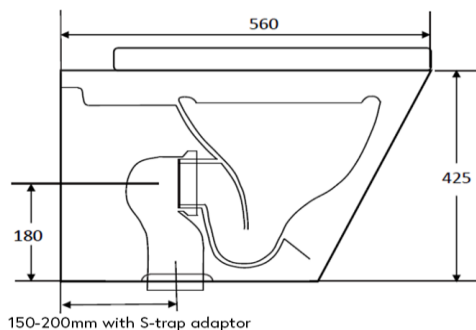

Rimless technology for increased flush velocity and excellent clearing capability

Steep sided unobstructed bowl

P trap with adjustable S trap adaptor, set out 150-200mm

Additional S-Trap adapters available

WDBOSP08 – 60mm -110mm

WDBOSP09 – 100mm – 140mm