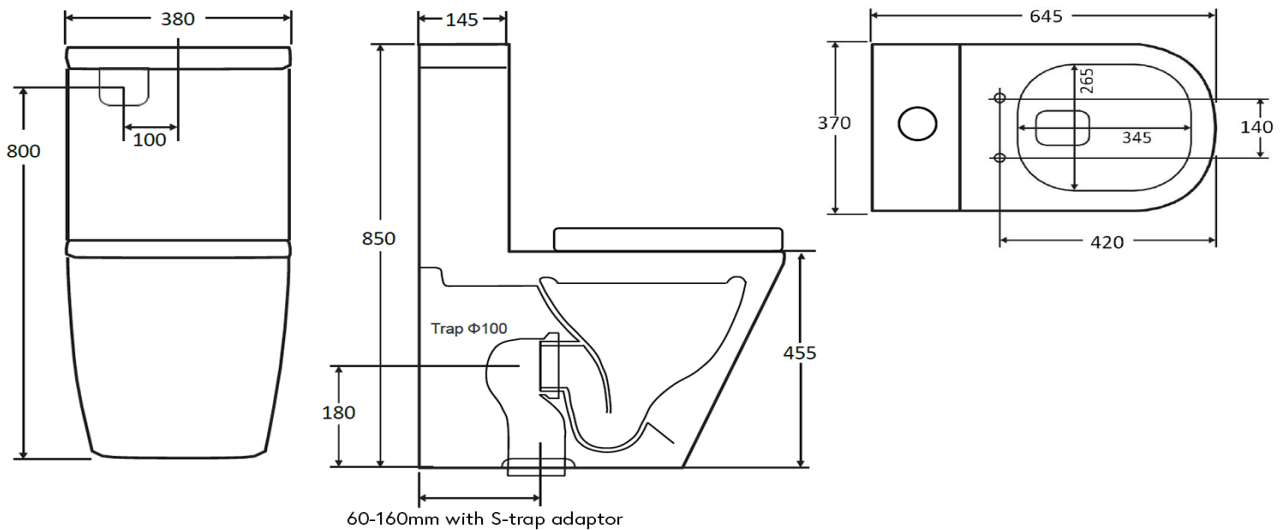

## Boston Comfort Height Back To Wall Toilet Suite

WDBO400WH

Boston Comfort Height Back To Wall Toilet Suite Gloss White

The Boston back to wall comfort height toilet suite featuring; Gloss white finish

Pan height of 455mm + seat 645(D) x 370(W) x 850(H)mm

P trap with an adjustable S trap waste adaptor