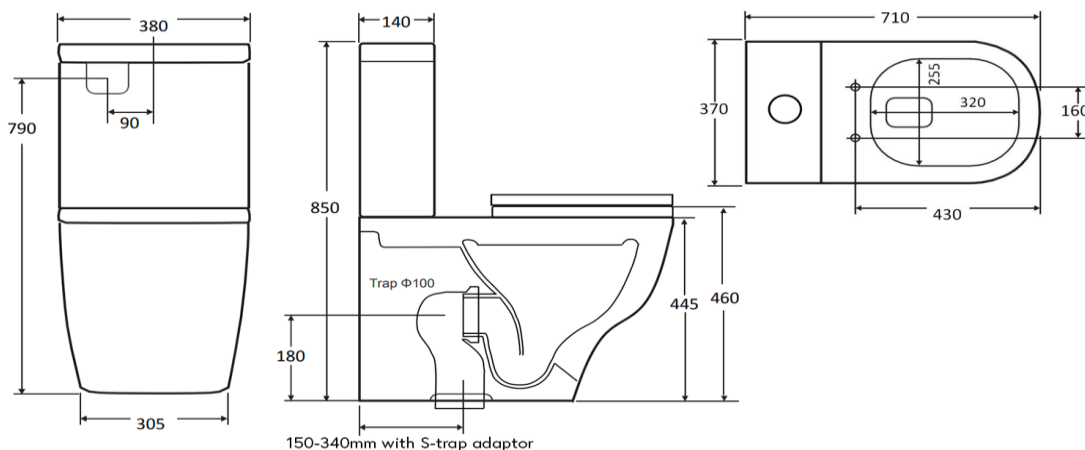

ModSpec Accessible Back to Wall Suite

WDMS710SWH

ModSpec Accessible BTW Suite Single Flap Seat & Raised Button

ModSpec Accessible back to wall suite
710x370x850mm, Pan height 445mm + seat

White single flap accessible UF seat

Raised flush Button

Rimless flush

P trap with an adjustable S trap waste adaptor, set out 150-340mm

Additional S-Trap adapters available

WDBOSP08 – 60mm -250mm

WDBOSP09 – 100mm – 280mm

CARE AND USE

Toilets