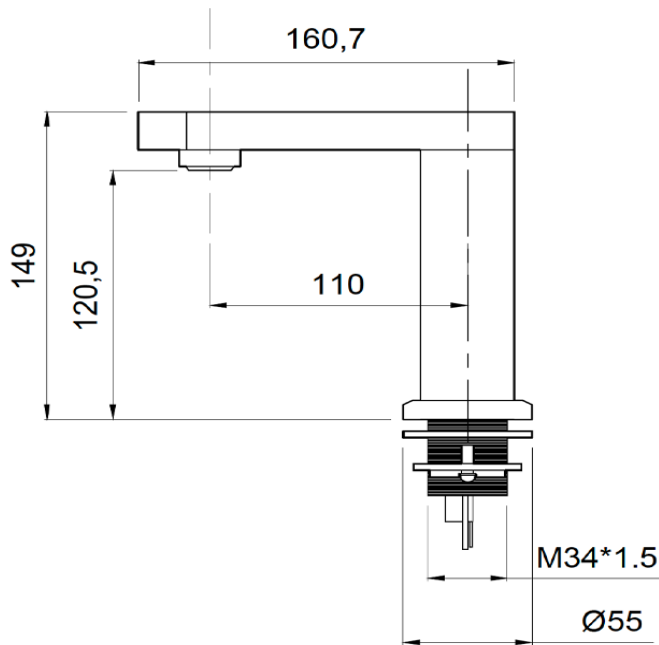

# GTPLUS1000BM

Smartec Plus Electronic Single Temperature Bench Mounted Tap

## Technical Specification

- Material: Stainless steel, plastic solenoid valve
- Inlet: 15mm flexible connection
- Outlet: 15mm aerator
- Working Pressures: 50kPa - 500kPa
- Rec. Working Pressure: 350kPa
- Max Working Temp: 50°C
- Valve: 6 Volts solenoid (15mm connection)
- Finish: Polished/satin

## Features

- WELS 6 Star 6L/min
- Hygiene flush included to assist with infection control and reduce risk with Legionella growth
- Angled Tap into the bowl to avoid waterpooling assists in better infection control.
- Laser sensor technology stops nuisance triggering and activates on all colored skintones.
- Run time, sensitivity and hygiene flush is programmable by remote control.
- Supplied with inlet strainer and flow controller.
- IP rated control box enclosure houses the solenoid valve and waterproof connections.