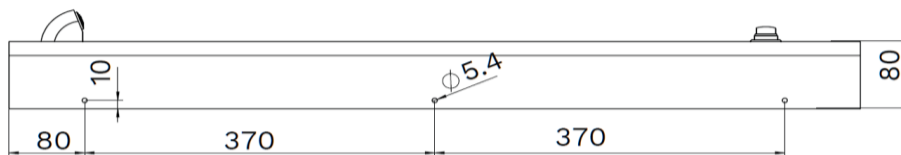

# GTTFT4000

Flostop Timed Flow Single Temperature Shower Panel with Adjustable Shower Head

## Technical Specification

- Materials: Brass
- Cartridge: Timed flow (variable timed delay available)
- Run Time: 25-30 seconds
- Inlet: 15mm
- Outlet: Adjustable spray
- Working Pressures: 150kPa-500kPa
- Max Working Temp: 60°C
- Seat: Hydraulic
- Finish/Colour: Chrome plated
- WELS: 4 Star 6L/min