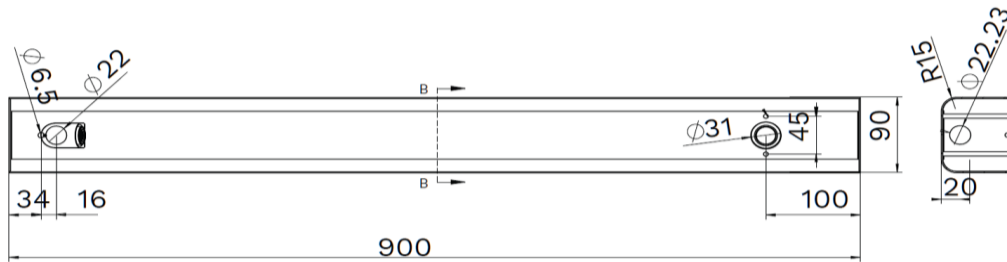

# GTTFT4000

Flostop Timed Flow Single Temperature Shower Panel with Adjustable Shower Head

## Technical Specification

- Materials: Brass
- Cartridge: Timed flow (variable timed delay available)
- Run Time: 25-30 seconds
- Inlet: 15mm
- Outlet: Adjustable spray
- Working Pressures: 150kPa-500kPa
- Max Working Temp: 60°C
- Seat: Hydraulic
- Finish/Colour: Chrome plated
- WELS: 4 Star 6L/min