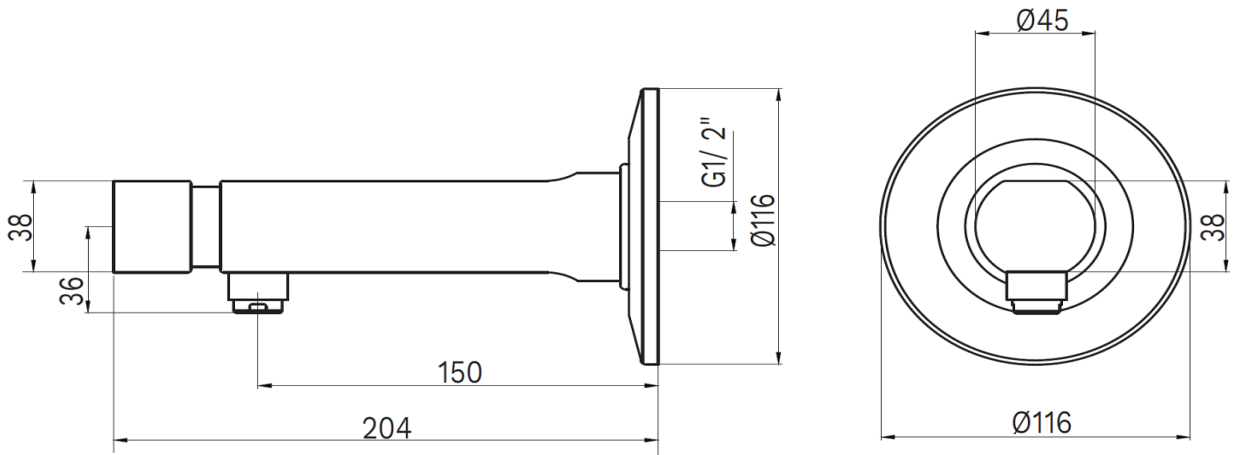

GTTFT7000W

Flostop Wall Mounted Single Temperature Timed
Flow Bib Tap

Technical Specification

- Materials: Brass
- Cartridge: Timed flow (hydraulic)
- Cartridge Size: 15mm
- Inlet: 15mm Female (G 1/2" BSP)
- Outlet: Aerated flow
- Run Time: 5 (+/-5) Seconds (adjustable)
- Working Pressures: 150kPa-500kPa
- Rec. Working Pressures: 350kPa
- Working Temperatures: 5°C - 50°C
- Finish/Colour: Chrome plated
- WELS: 6 Star 3.5L/min