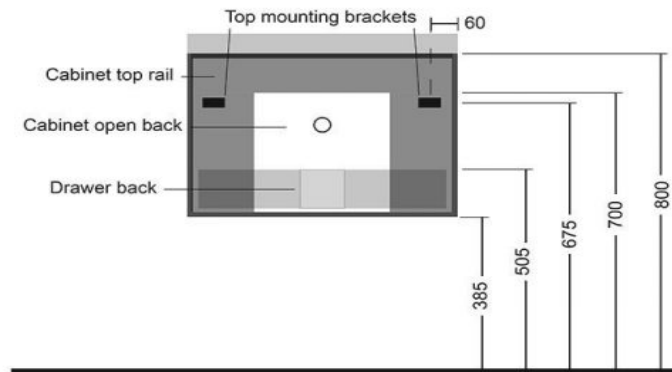

Kzoao 750 Beech Vanity

KZCS750BE

Kzoao 750mm Vanity Beech Wood Grain

750mm beech wood grain deep drawer cabinet
 Wall hung cabinet with soft close drawers finished in a beech wood grain laminate finish over 'E-ZERO' low formaldehyde emitting MDF

Note: The vanity and top are sold separately, if you require both please ensure you add both to your cart

Rear View (KZCS750)
 750mm wide x 470mm deep x 415mm high

CARE AND USE

Cabinets

Wood veneers, laminates or lacquered finishes should be regularly wiped clean with non scouring, neutral wash solutions. Never use an abrasive cleaner or petroleum based products.