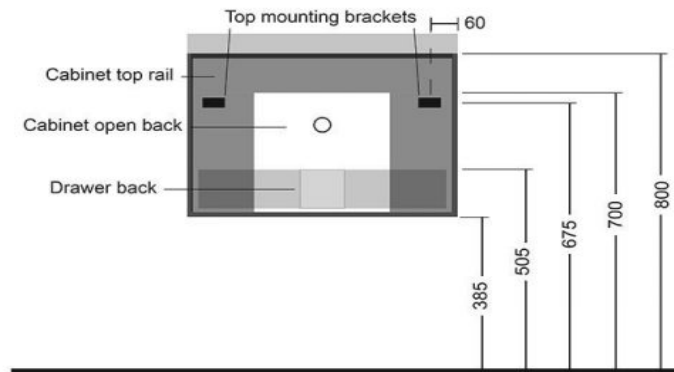

Kzoao 750mm Vanity

KZCS750WH

Kzoao 750mm Vanity Gloss White

750mm White paint finish, deep drawer cabinet
 Wall hung cabinet with soft close drawers finished in a beech wood grain laminate finish over 'E-ZERO' low formaldehyde emitting MDF

Note: The vanity and top are sold separately, if you require both please ensure you add both to your cart

Rear View (KZCS750)
 750mm wide x 470mm deep x 415mm high

CARE AND USE

Cabinets

Wood veneers, laminates or lacquered finishes should be regularly wiped clean with non scouring, neutral wash solutions. Never use an abrasive cleaner or petroleum based products.