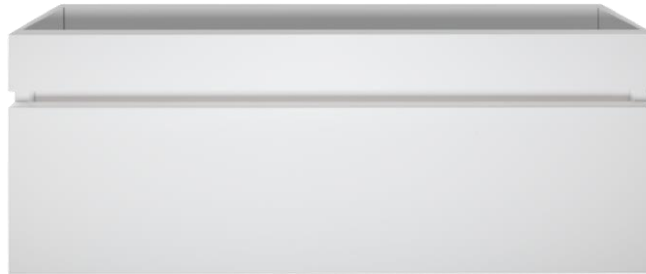

Kzoao 750mm Vanity

KZCS750WH

Kzoao 750mm Vanity Gloss White

750mm White paint finish, deep drawer cabinet
 Wall hung cabinet with soft close drawers finished in a beech wood grain laminate finish over 'E-ZERO' low formaldehyde emitting MDF

Note: The vanity and top are sold separately, if you require both please ensure you add both to your cart

Rear View (KZCS750)
 750mm wide x 470mm deep x 415mm high

CARE AND USE

Cabinets

Wood veneers, laminates or lacquered finishes should be regularly wiped clean with non scouring, neutral wash solutions. Never use an abrasive cleaner or petroleum based products.