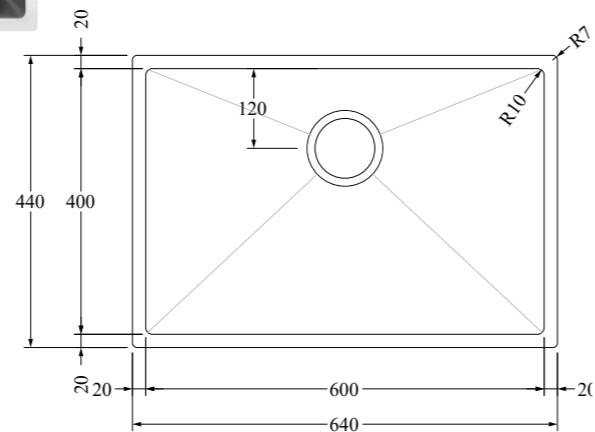

● 304 STAINLESS STEEL

● ASPEN 600 SINGLE KITCHEN SINK