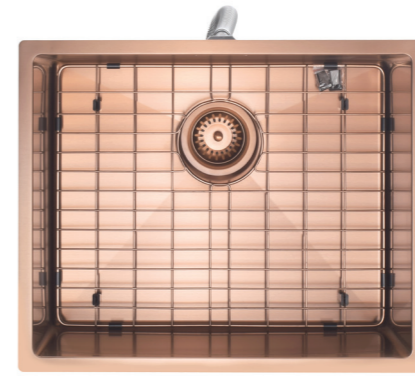

● 304 STAINLESS STEEL
● **ASPEN 500 SINGLE KITCHEN SINK**

500w x 400h x 210d mm
AS54BB Brushed Brass
AS54BC Brushed Copper
AS54GM Gun Metal
AS54MB Matte Black
AS54SS Stainless Steel