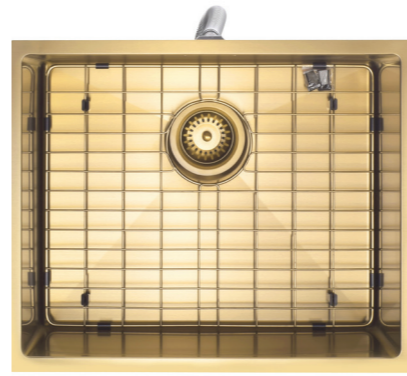

● 304 STAINLESS STEEL
● **ASPEN 500 SINGLE KITCHEN SINK**

500w x 400h x 210d mm
AS54BB Brushed Brass
AS54BC Brushed Copper
AS54GM Gun Metal
AS54MB Matte Black
AS54SS Stainless Steel