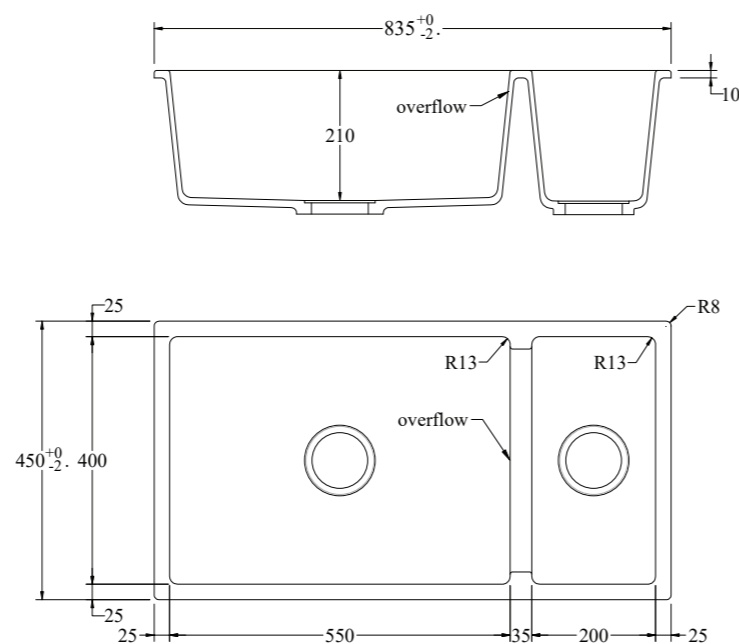

304 STAINLESS STEEL
AURA 520/200 DUAL KITCHEN SINK

Please note: The dual kitchen sinks can only be installed via undermount installation and can be reversed left or right

500/200 x 400 210d mm
GADBCHA Charcoal
GADBMB Matt Black
GADBMW Matt White