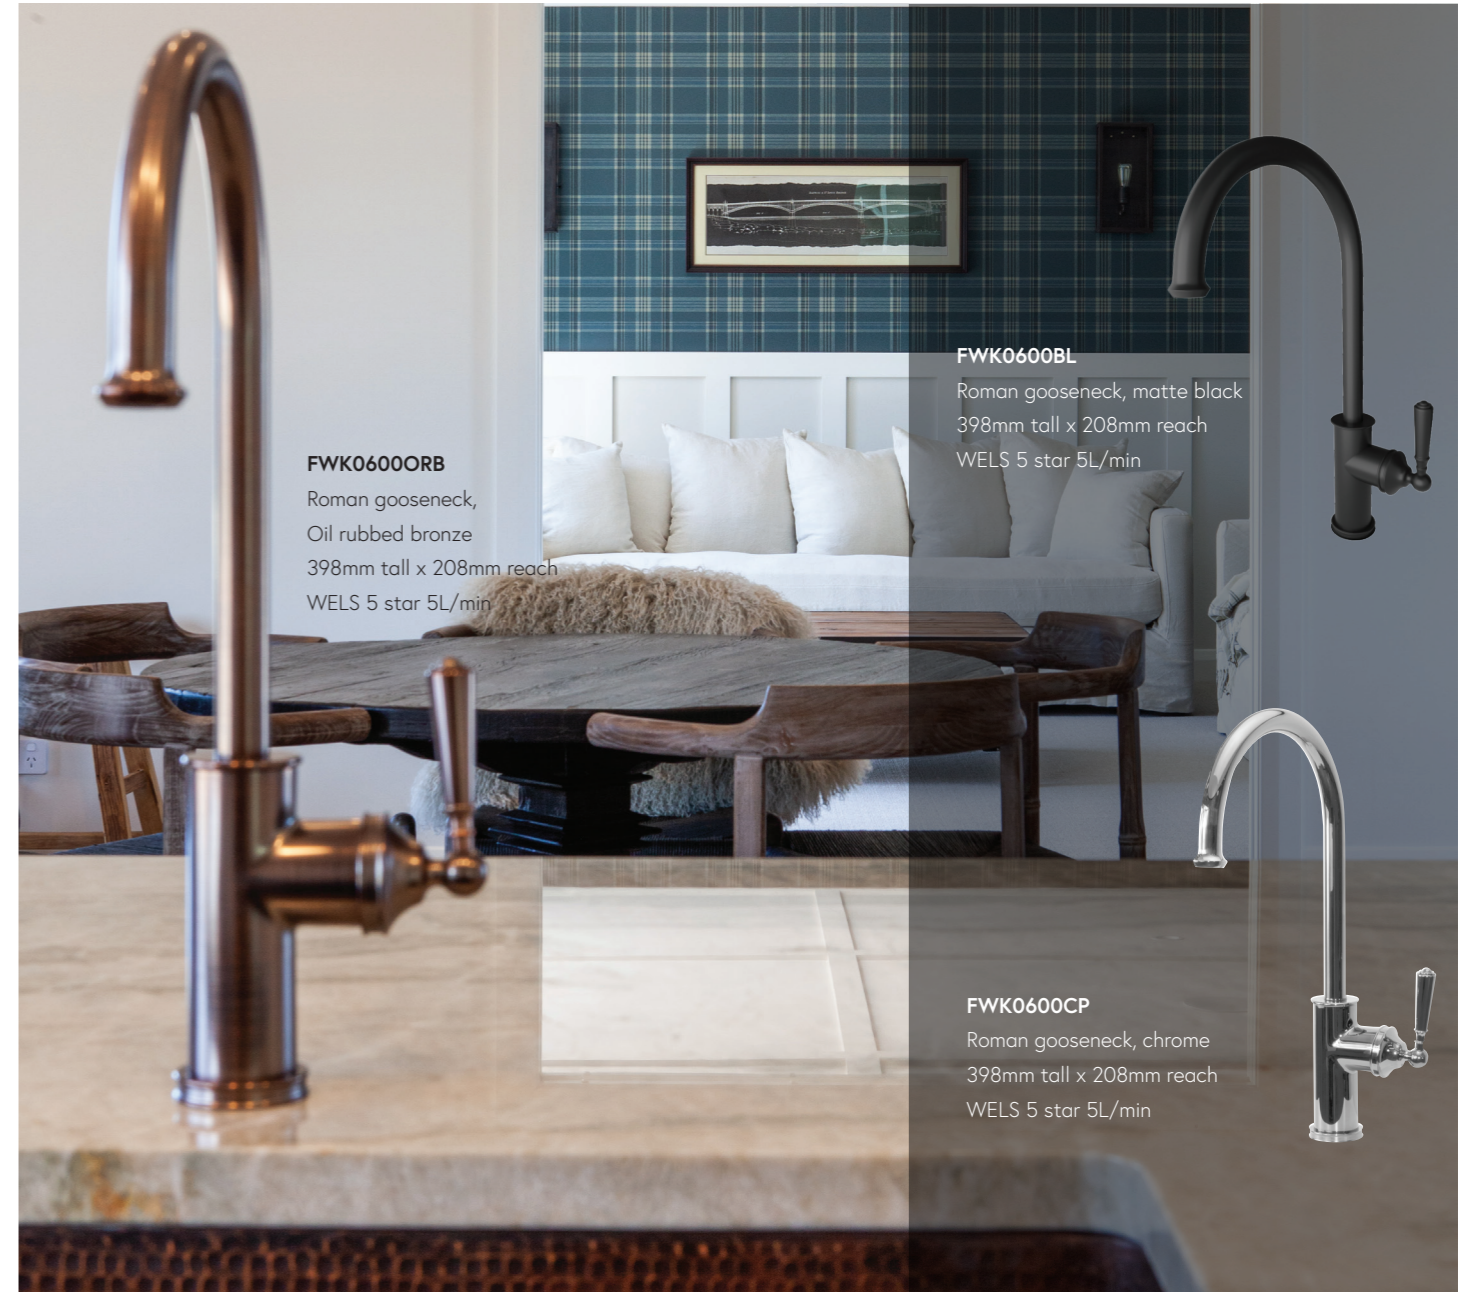

ROMAN | GOOSENECK KITCHEN MIXER

Classic style gooseneck extractable kitchen mixer

FWK0600ORB
Roman gooseneck,
Oil rubbed bronze
398mm tall x 208mm reach
WELS 5 star 5L/min

FWK0600BL
Roman gooseneck, matte black
398mm tall x 208mm reach
WELS 5 star 5L/min

FWK0600CP
Roman gooseneck, chrome
398mm tall x 208mm reach
WELS 5 star 5L/min