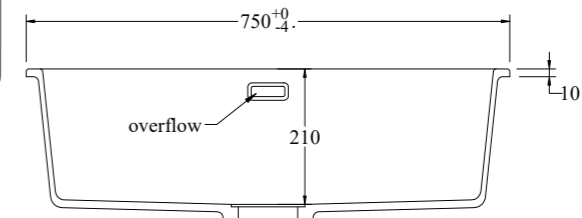

GRANITE
AURA 700 SINGLE KITCHEN SINK

700w x 400h x 210d mm
GA74CHA Charcoal
GA74MB Matt Black
GA74MW Matt White