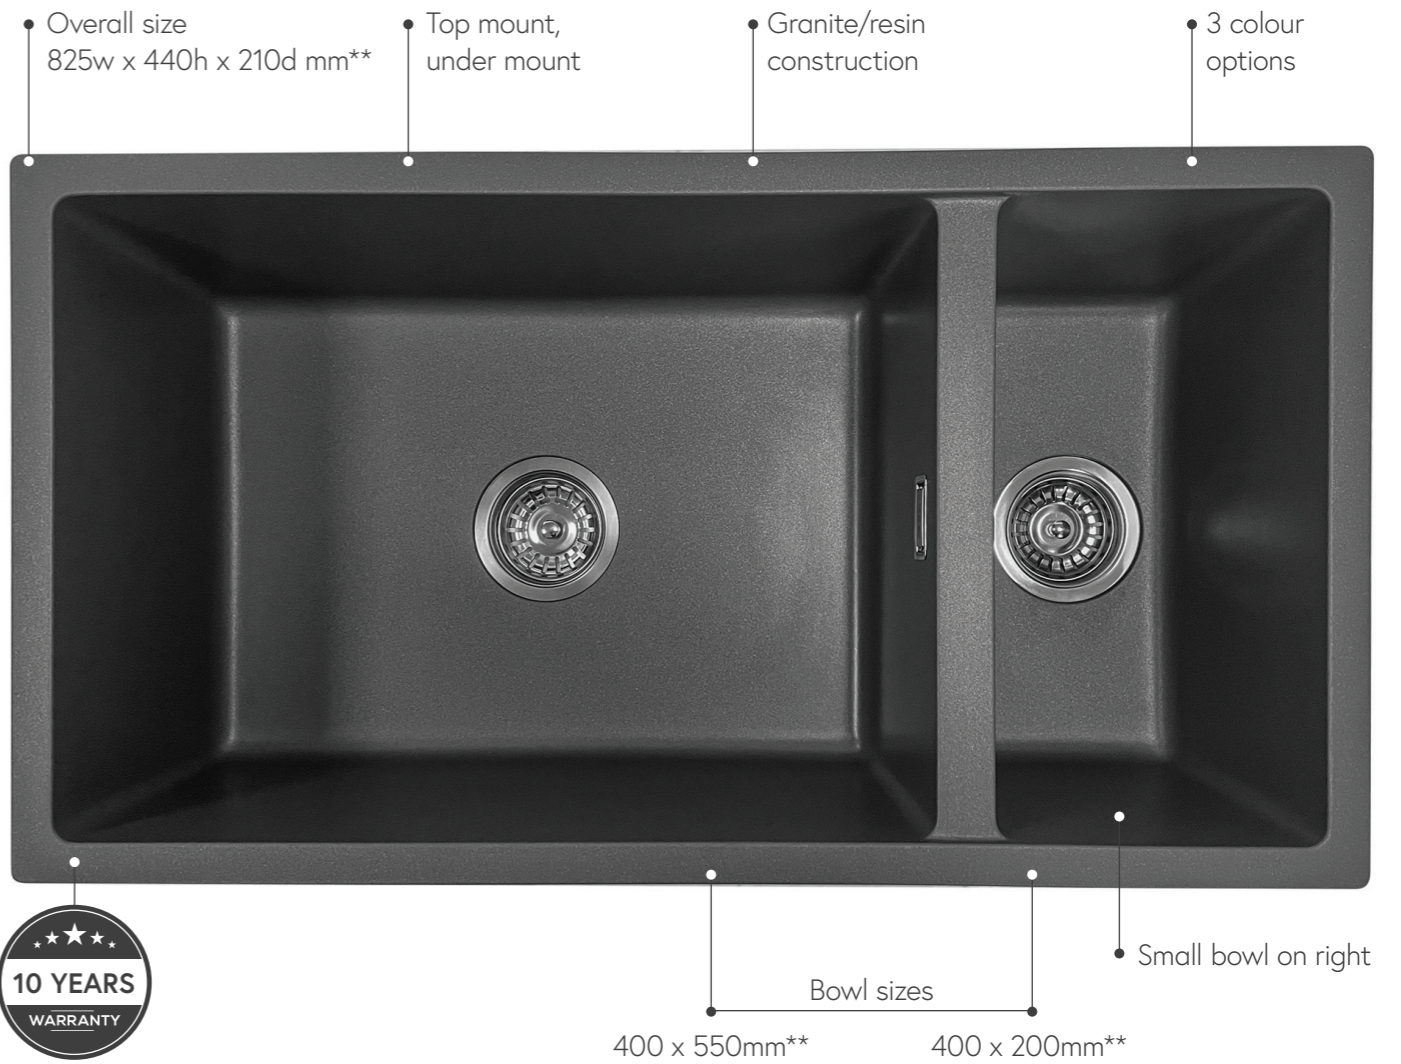

**Sizing is for Dual sink only.