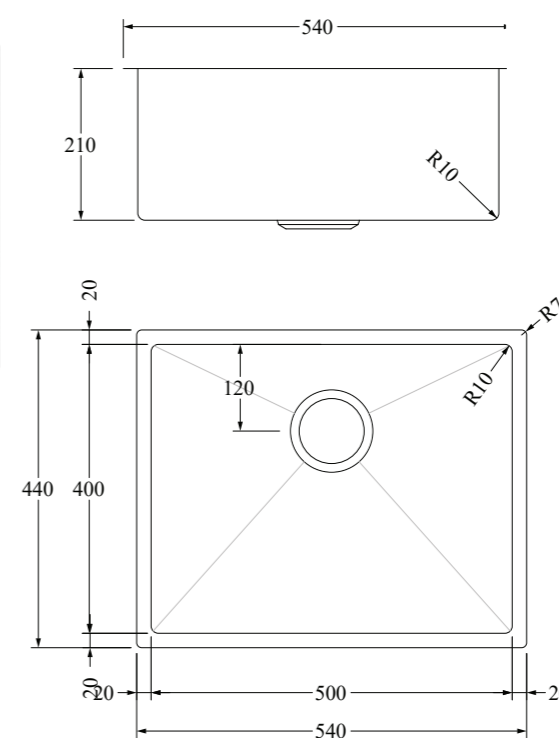

● 304 STAINLESS STEEL
● **ASPEN 500 SINGLE KITCHEN SINK**

500w x 400h x 210d mm
AS54BB Brushed Brass
AS54BC Brushed Copper
AS54GM Gun Metal
AS54MB Matte Black
AS54SS Stainless Steel