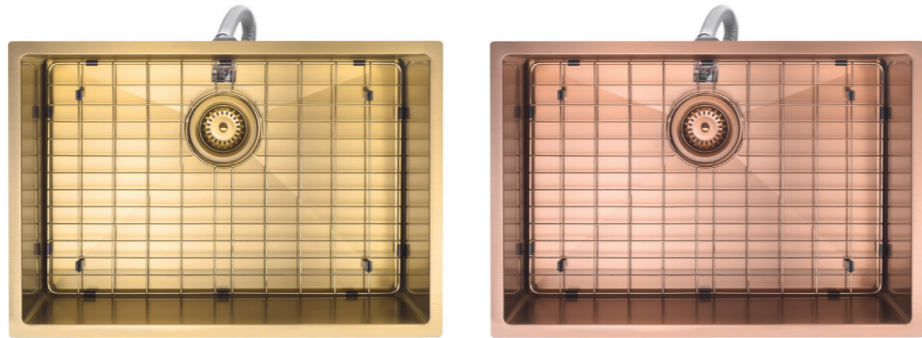

● 304 STAINLESS STEEL

● ASPEN 600 SINGLE KITCHEN SINK