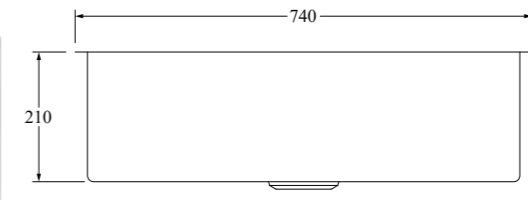

● ASPEN 700 SINGLE KITCHEN SINK

700w x 400h x 210d mm
AS74BB Brushed Brass
AS74BC Brushed Copper
AS74GM Gun Metal
AS74MB Matte Black
AS74SS Stainless Steel