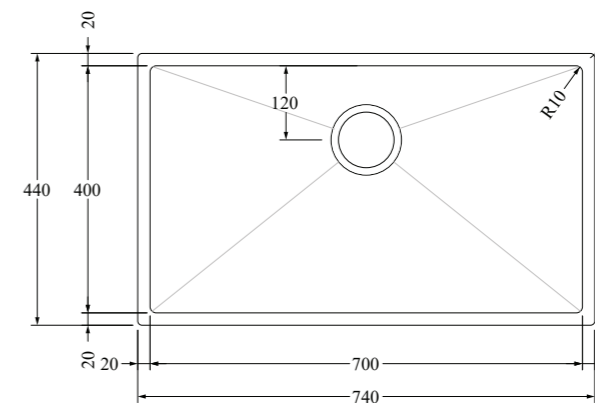

● ASPEN 700 SINGLE KITCHEN SINK

700w x 400h x 210d mm
AS74BB Brushed Brass
AS74BC Brushed Copper
AS74GM Gun Metal
AS74MB Matte Black
AS74SS Stainless Steel