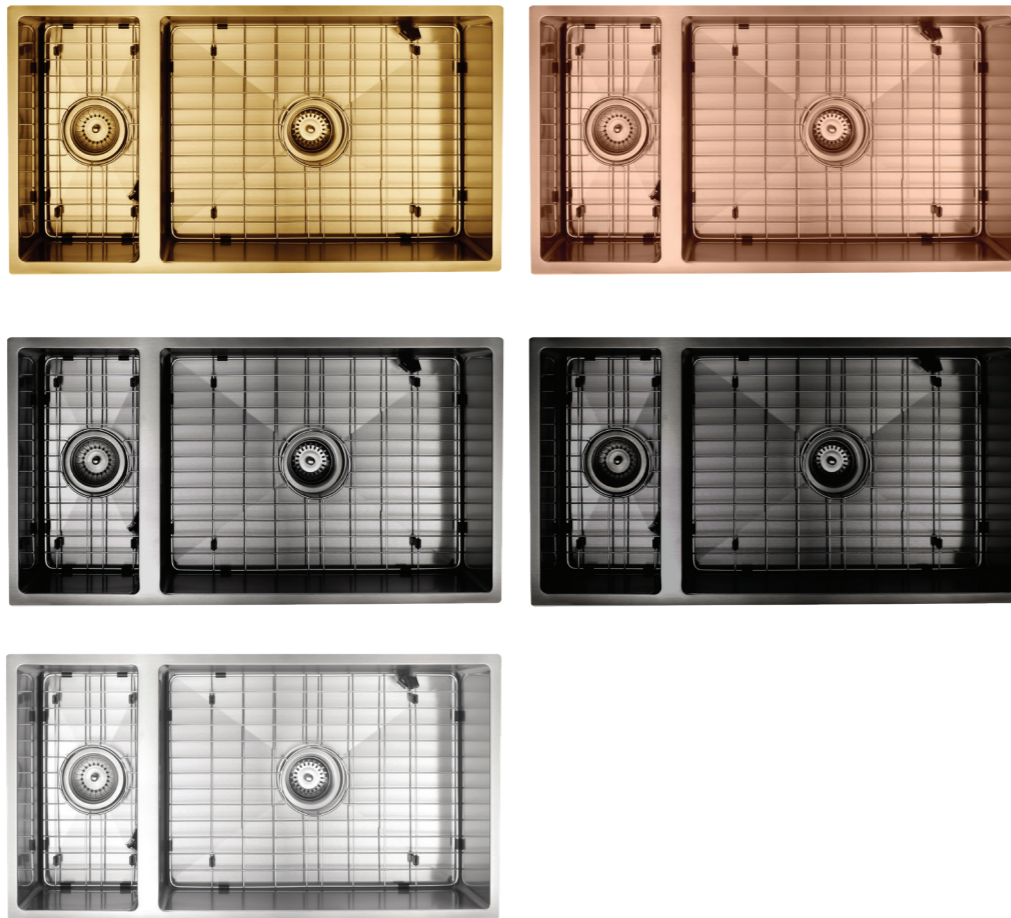

500/200 x 400 210d mm

- ASDBB Brushed Brass
- ASDBC Brushed Copper
- ASDGM Gun Metal
- ASDMB Matte Black
- ASDSS Stainless Steel

WHAT IS PVD?

Physical vapor deposition (PVD) is a collective name for vacuum deposition techniques used to produce thin films and coatings on various substrates.