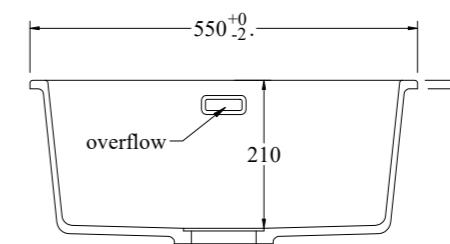

GRANITE
AURA 500 SINGLE KITCHEN SINK

500w x 400h x 210d mm
GA54CHA Charcoal
GA54MB Matt Black
GA54MW Matt White