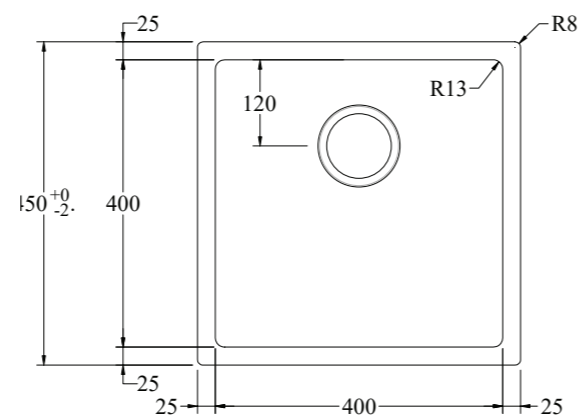

GRANITE
AURA 400 SINGLE KITCHEN SINK