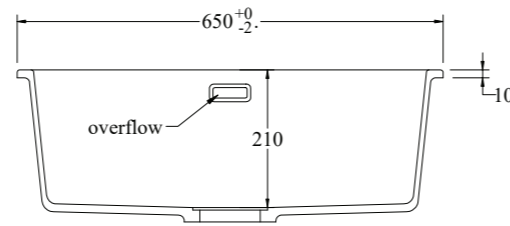

GRANITE
AURA 600 SINGLE KITCHEN SINK

600w x 400h x 210d mm
GA64CHA Charcoal
GA64MB Matt Black
GA64MW Matt White