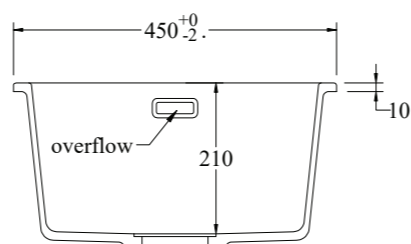

GRANITE
AURA 400 SINGLE KITCHEN SINK