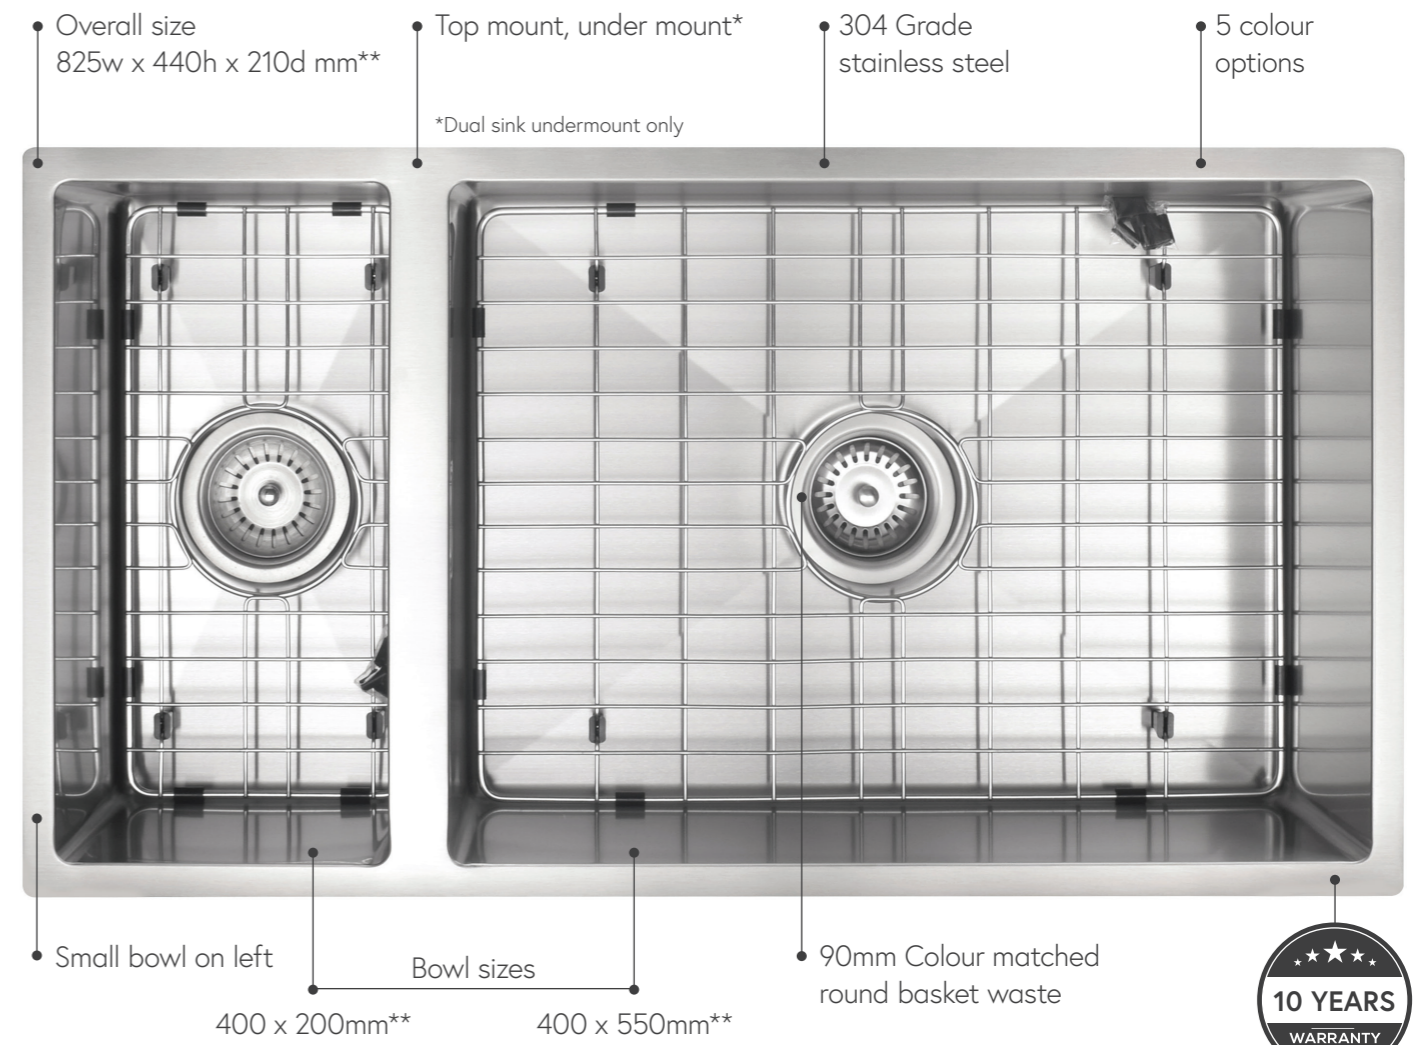

FWK0609 (Black)
Flex silicone gooseneck extractable
490mm tall x 265mm reach
WELS 5 star 4.5L/min

**Sizing is for Dual sink only.