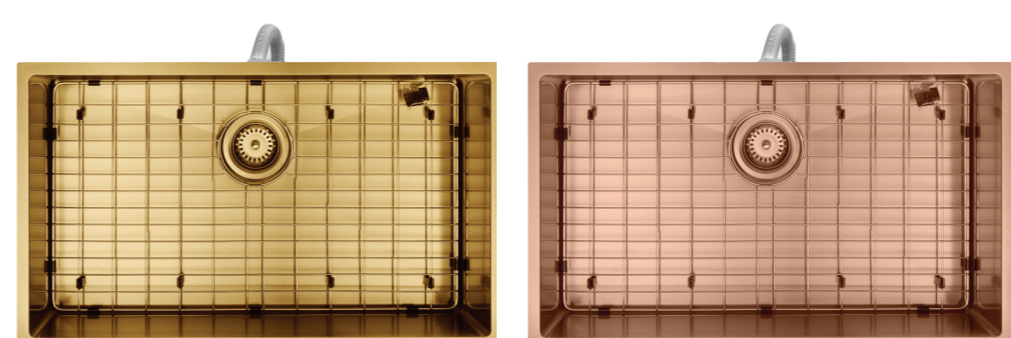

● ASPEN 700 SINGLE KITCHEN SINK

700w x 400h x 210d mm
AS74BB Brushed Brass
AS74BC Brushed Copper
AS74GM Gun Metal
AS74MB Matte Black
AS74SS Stainless Steel