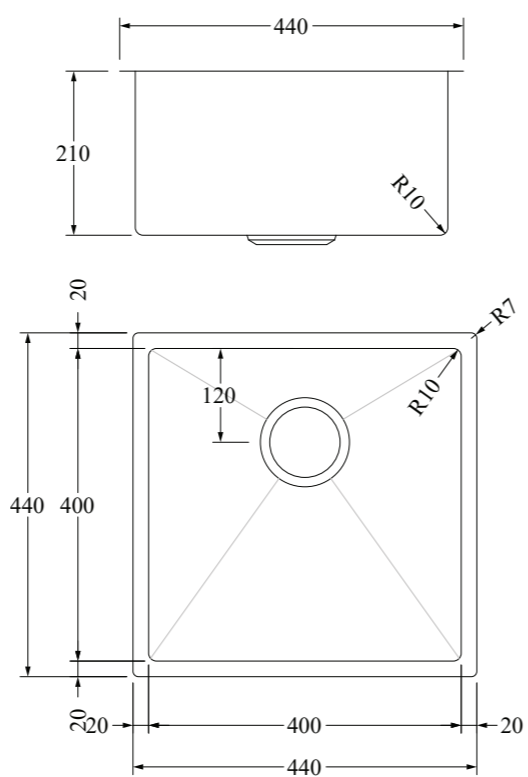

See back cover for additional items.

**Sizing is for Dual sink only.

● 304 STAINLESS STEEL
● **ASPEN 400 SINGLE KITCHEN SINK**

400w x 400h x 210d mm
 AS44BB Brushed Brass
 AS44BC Brushed Copper
 AS44GM Gun Metal
 AS44MB Matte Black
 AS44SS Stainless Steel