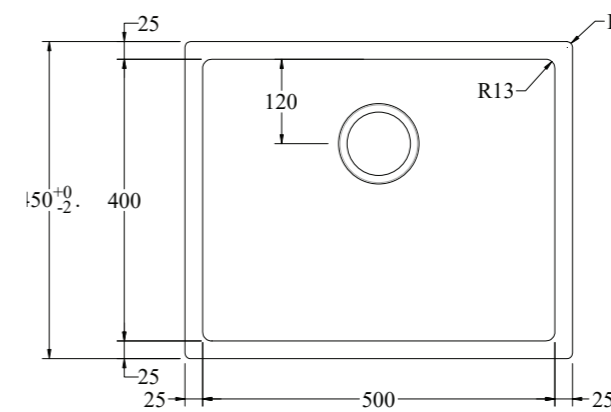

**Sizing is for Dual sink only.

GRANITE
AURA 400 SINGLE KITCHEN SINK

400w x 400h x 210d mm
 GA44CHA Charcoal
 GA44MB Matt Black
 GA44MW Matt White

GRANITE
AURA 500 SINGLE KITCHEN SINK

500w x 400h x 210d mm
 GA54CHA Charcoal
 GA54MB Matt Black
 GA54MW Matt White