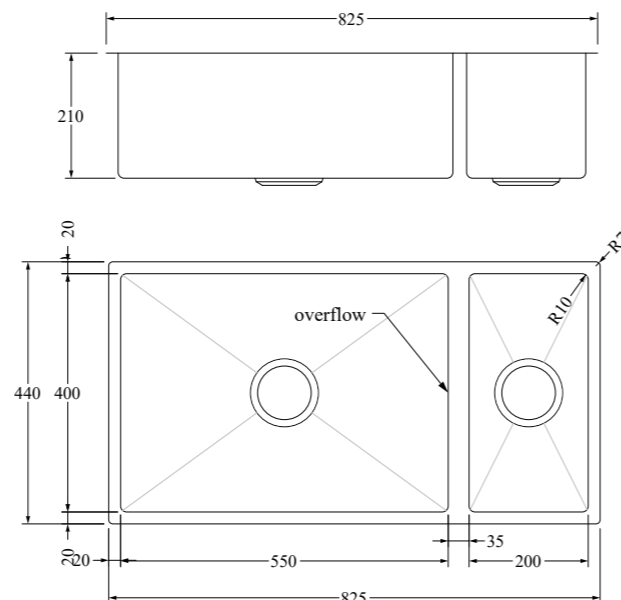

700w x 400h x 210d mm
AS74BB Brushed Brass
AS74BC Brushed Copper
AS74GM Gun Metal
AS74MB Matte Black
AS74SS Stainless Steel

304 STAINLESS STEEL

ASPEN 520/200 DUAL KITCHEN SINK

Please note: The dual kitchen sinks can only be installed via undermount installation and can be reversed left or right