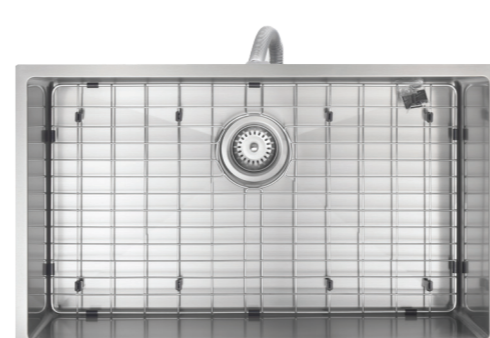

● ASPEN 700 SINGLE KITCHEN SINK

700w x 400h x 210d mm
AS74BB Brushed Brass
AS74BC Brushed Copper
AS74GM Gun Metal
AS74MB Matte Black
AS74SS Stainless Steel