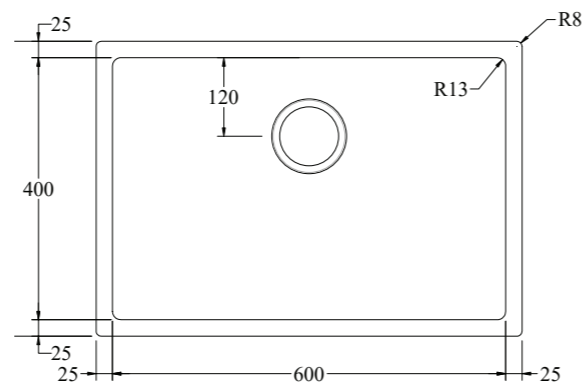

GRANITE
AURA 600 SINGLE KITCHEN SINK

600w x 400h x 210d mm
GA64CHA Charcoal
GA64MB Matt Black
GA64MW Matt White