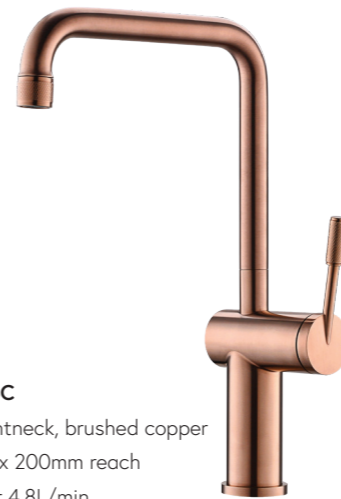

FWK396BN Brushed Nickel
Doppia bench extractable kitchen mixer,
388mm overall height x 226mm reach
WELS 5 Star 4.5L/min

FWK396GM Gun Metal
Doppia bench extractable kitchen mixer,
388mm overall height x 226mm reach
WELS 5 Star 4.5L/min

FWK396BL Matte Black
Doppia bench extractable kitchen mixer,
388mm overall height x 226mm reach
WELS 5 Star 4.5L/min

FWK396BG Brushed Gold
Doppia bench extractable kitchen mixer,
388mm overall height x 226mm reach
WELS 5 Star 4.5L/min

FWK396BC Brushed Copper
Doppia bench extractable kitchen mixer,
388mm overall height x 226mm reach
WELS 5 Star 4.5L/min

FWK03SNGM

RIVET | STRAIGHT NECK KITCHEN MIXER

Modern straight neck style, stainless steel construction and knurled detailing