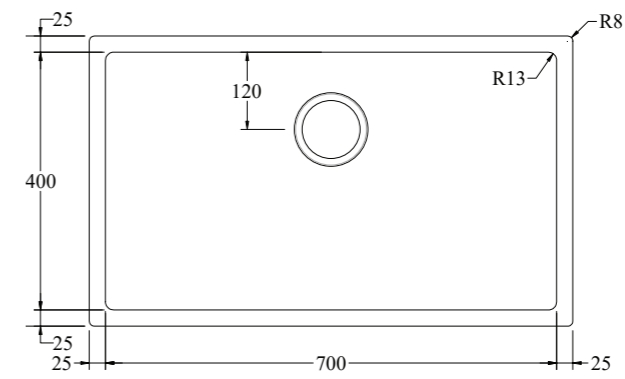

GRANITE
AURA 700 SINGLE KITCHEN SINK

700w x 400h x 210d mm
GA74CHA Charcoal
GA74MB Matt Black
GA74MW Matt White