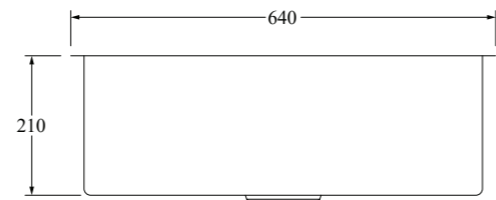

● 304 STAINLESS STEEL

● ASPEN 600 SINGLE KITCHEN SINK