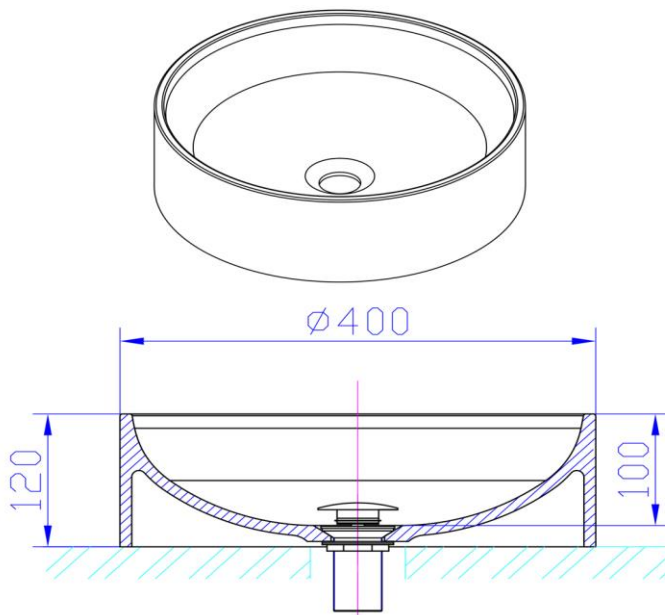

iStone Round Basin

WD38245WH

iStone Round Basin 400 x 120mm Gloss White

iStone gloss white round basin
400mm x 120mm high

Made from a solid homogeneous composite material which is dimensionally accurate, inert, non toxic, durable and repairable.

Note: Klikclak wastes are sold separately

CARE AND USE

iStone Composite Stone

iStone composite stone products should be wiped clean regularly and are best cleaned with cream or mild abrasive cleaners. Do not use harsh abrasives on the basin surfaces.

LIMITED PRODUCT WARRANTIES

To be read in conjunction with and subject to all terms and conditions contained in the Waterware 'Producer Statement' available on-line (<http://www.waterware.co.nz/media-downloads>) From date of purchase, Waterware Services warrants products from the following categories to be free from manufacturing defect subject to exclusions (if applicable):

Category	Domestic Installations	Commercial Installations	Exclusions	Wels
Basins	5 years parts and labour	1 years parts and labour	None	Not required