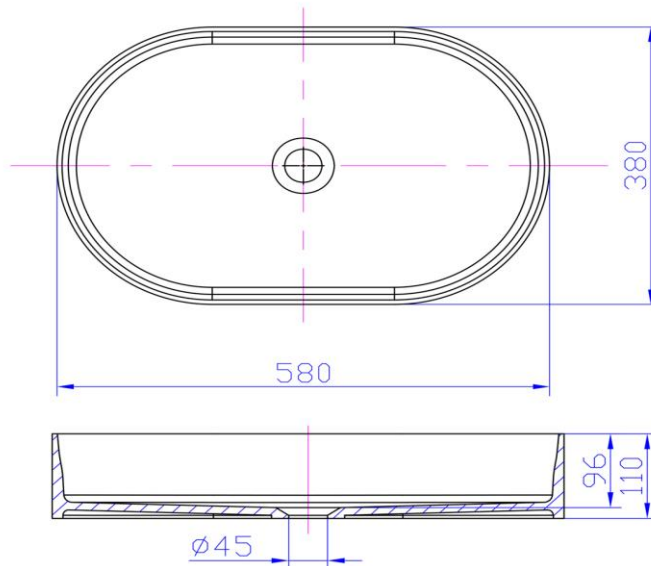

iStone Oval Basin

WD38335MW

iStone Oval Basin 580 x 380 x 110mm Matte White

580mm wide x 380mm deep x 110mm high

Made from a solid homogeneous composite material (finished with a thick glossy layer of gel coat) which is dimensionally accurate, inert, non toxic, durable and repairable.

Note: Klikclak wastes are sold separately

CARE AND USE

iStone Composite Stone

iStone composite stone products should be wiped clean regularly and are best cleaned with cream or mild abrasive cleaners. Do not use harsh abrasives on the basin surfaces.

LIMITED PRODUCT WARRANTIES

To be read in conjunction with and subject to all terms and conditions contained in the Waterware 'Producer Statement' available on-line (<http://www.waterware.co.nz/media-downloads>) From date of purchase, Waterware Services warrants products from the following categories to be free from manufacturing defect subject to exclusions (if applicable):

Category	Domestic Installations	Commercial Installations	Exclusions	Wels
Basins	5 years parts and labour	1 years parts and labour	None	Not required