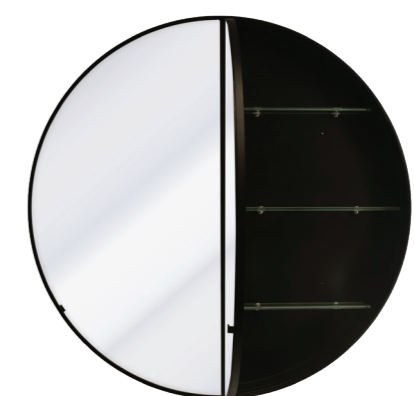

FWK03GNBN
Rivet gooseneck, brushed nickel
420mm tall x 215mm reach
WELS 5 star 4.8L/min

FWK03GNBB
Rivet gooseneck, brushed brass
420mm tall x 215mm reach
WELS 5 star 4.8L/min

Rectangle mirror with shelf 1100x480mm

- WD2955MBL Matte Black
- WD2955MW Matte White (shown)
- WD2955WH Gloss White

KZMGRO900WH

ROUND MIRROR CABINETS

- Copper free glass
- Door hinges are strategically positioned to avoid line of sight
- Satin black or white painted finish

- Soft close quick release hinges to assist with the cabinets installation
- Cabinets can be simply drilled directly onto the wall, there are pre-drilled holes on the back of the mirror

Ø900mm x 120mm deep mirror cabinet
KZMGRO900WH White

MV600 Verre Round frameless
 Ø600mm
MV900 Verre Round frameless
 Ø900mm

Rectangle mirror 900mm W x 1000mm H
 ● WD2908F2MBL Matte Black (shown)
 ● WD2908F2WH Gloss White

Rectangle mirror 600mm W x 900mm H
 ● WD2908F1MBL Matte Black
 ● WD2908F1WH Gloss White (shown)