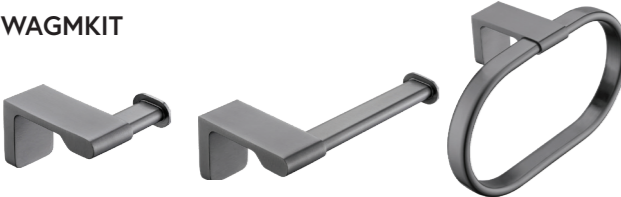

FWAGMKIT

Robe hook
FWA02GM gun metal

Toilet roll holder
FWA05GM gun metal

Towel ring
FWA07GM gun metal