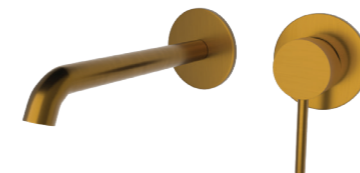

FWPI10AB
Ceiling mounted
dump rose

FWPI10130AB
Bath/shower mixer

FWPI10135AB
Shower divertor

FWPI09AB
Wall mounted dump rose

FWPI10152AB
Wall mount basin mixer
6 Star 4.5L/min

FWPI10170AB
Wall mounted bath spout