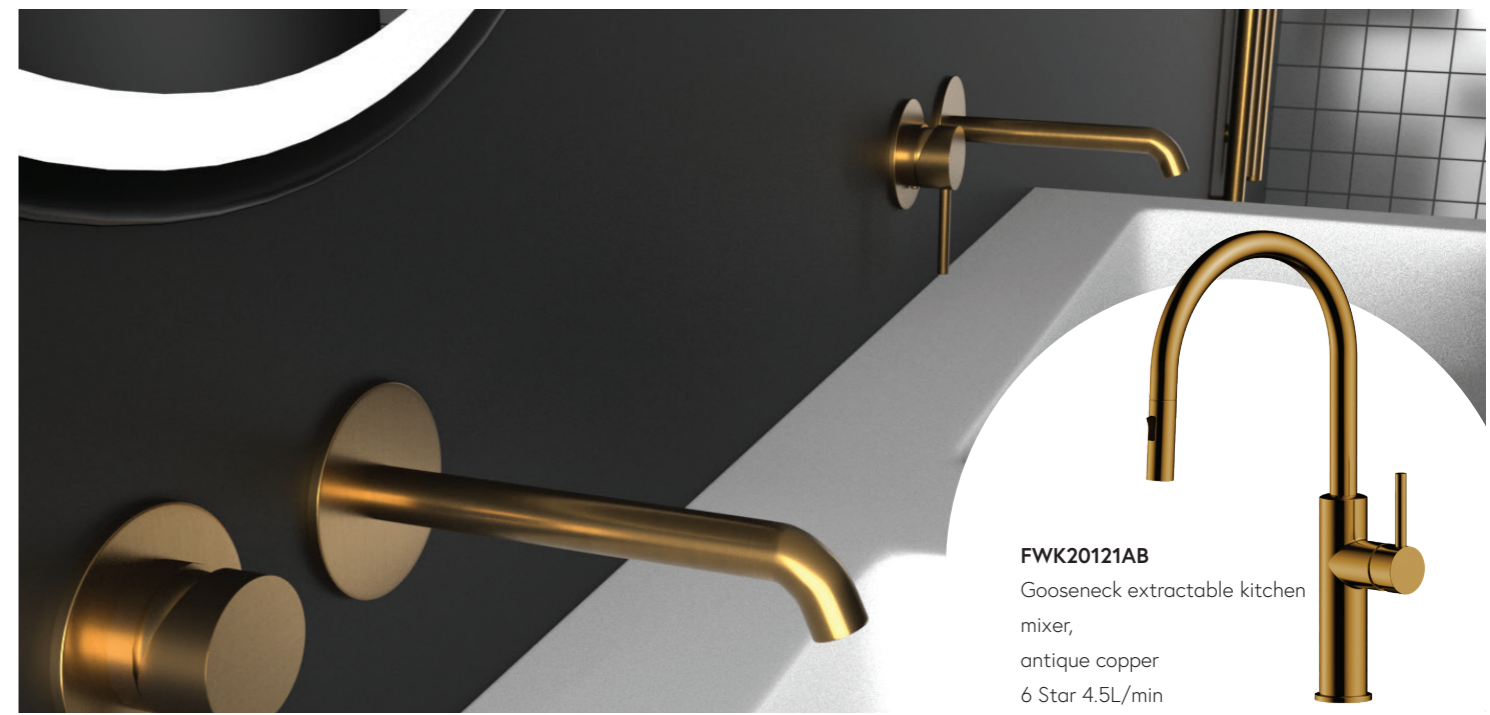

FWCU08BN
Wall mounted bath spout
brushed nickel, 209mm reach

FWCU8286BN
Wall mount basin mixer
brushed nickel, 187mm reach
Recommended working pressure
200 - 500kPa (balanced)
WELS 4 Star 6L/min

FWCU9507BN
600mm centers and 15mm
integrated connection, brushed nickel
1500mm metal wound shower hose
Recommended working pressure
200 - 500kPa (balanced)
WELS 4 Star 6L/min

ANTIQUÉ COPPER

Mains pressure tapware with classic curves.

FWPI09AB
Wall mounted dump rose