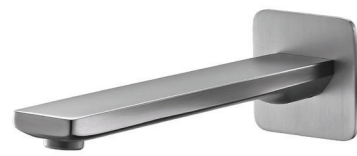

FWCU8286BN
Wall mount basin mixer
brushed nickel, 187mm reach
Recommended working pressure
200 - 500kPa (balanced)
WELS 4 Star 6L/min