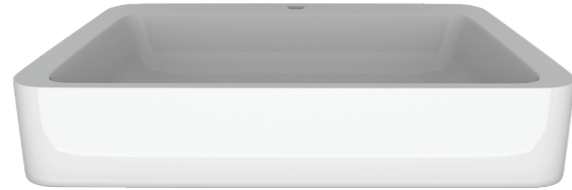

600mm W x 350mm D x 105mm H
 ● WD3857CQ Carbon Quartz (shown)
 ● WD3857SQ Snow Quartz
 ● WD3857MW Matte White
 ● WD3857WH Gloss White

550mm x 120mm H *soap tray removable*
 ● WD38579MWT Matte White (shown)
 ● WD38579WHT Gloss White

580mm W x 380mm D x 110mm H
 ● WD38335WH Gloss White (shown)
 ● WD38335MW Matte White
 ● WD38335BL Matte Black/White

550mm x 120mm H *soap tray removable*
 ● WD38578MWT Matte White (shown)
 ● WD38578WHT Gloss White