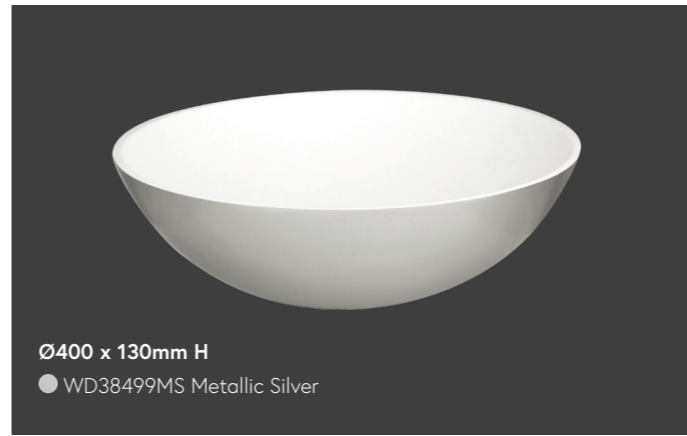

Ø400 x 130mm H
● WD38499MS Metallic Silver