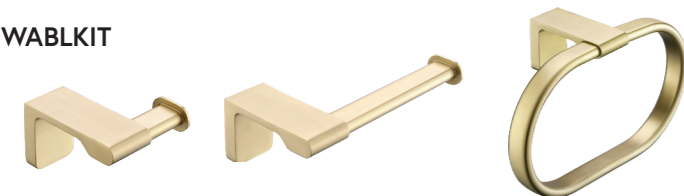

FWAGMKIT

Robe hook
FWA02GM gun metal

Toilet roll holder
FWA05GM gun metal

Towel ring
FWA07GM gun metal

FWABCKIT

Robe hook
FWA02BC brushed copper

Toilet roll holder
FWA05BC brushed copper

Towel ring
FWA07BC brushed copper

FWABLKIT

Robe hook
FWA02BG brushed gold

Toilet roll holder
FWA05BG brushed gold

Towel ring
FWA07BG brushed gold

FWABLKIT

Robe hook
FWA02BL matte Black

Toilet roll holder
FWA05BL matte black

Towel ring
FWA07BL matte black