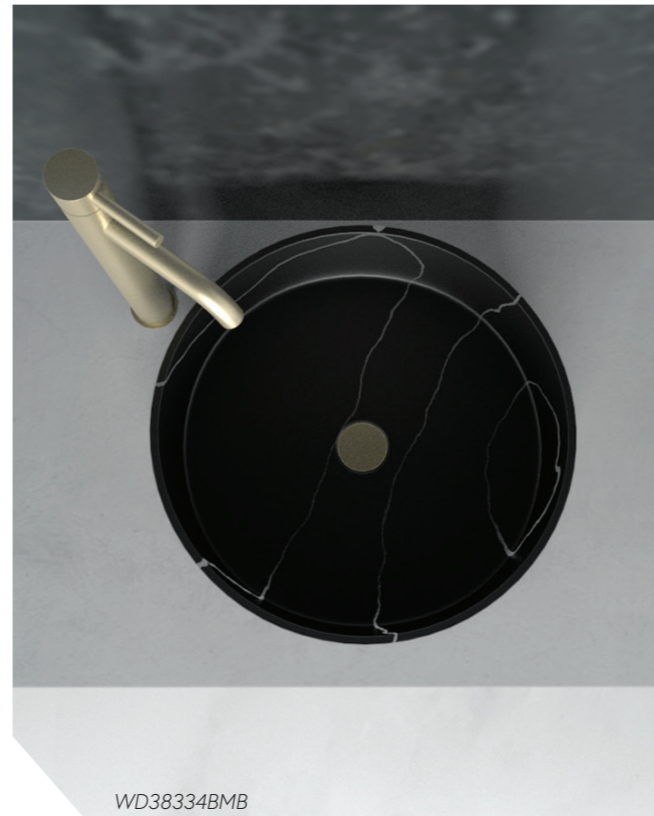

WD38334BMB