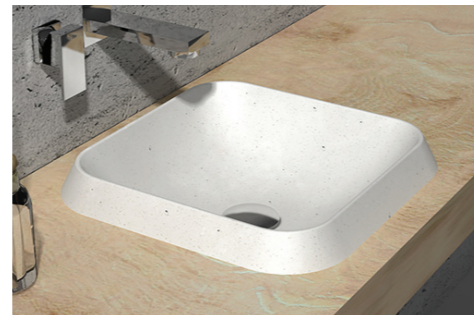

Counter Top Basin Recessed
380mm W x 380mm D x 120mm H
WD38502SQ Snow Quartz
WD38502WH Gloss White

WD38334BMB

Ø400 x 105mm H
● WD38245WH Gloss White

Oval Counter Top Basin
600mm W x 350mm D x 105mm H
WD3857GQ Ceno Grey Quartz