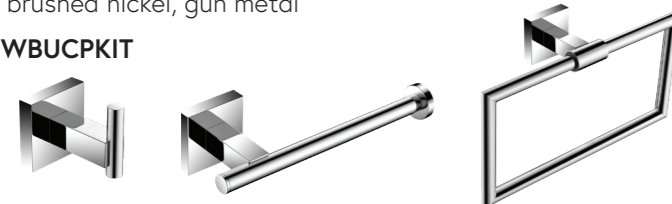

FWABLKIT

Robe hook
FWA02BG brushed gold

Toilet roll holder
FWA05BG brushed gold

Towel ring
FWA07BG brushed gold

FWABLKIT

Robe hook
FWA02BL matte Black

Toilet roll holder
FWA05BL matte black

Towel ring
FWA07BL matte black

THE BUTLER RANGE

Sturdy all brass construction and secure wall mounting system, available in chrome, matte white, brushed gold, matte black, brushed nickel, gun metal

FWBUCPKIT

Robe hook
FWBU6182 chrome

Toilet roll holder
FWBU6186 chrome