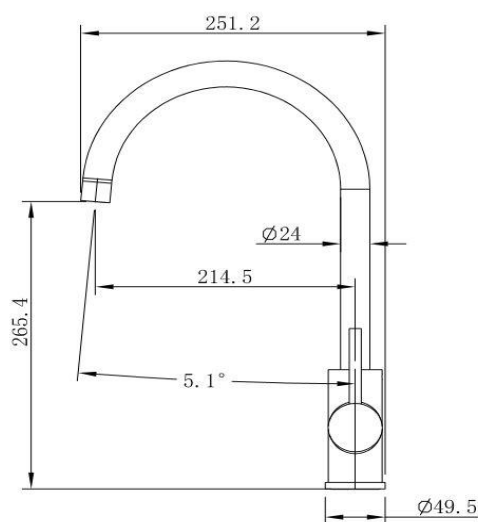

Pioneer Swivel Spout Kitchen Mixer Brushed Gold

FWK20110BG
Pioneer Swivel Spout Kitchen Mixer

Lead free stainless steel swivel spout kitchen mixer in a matte black finish
304 stainless construction
395.4mm overall height x 214.5mm reach