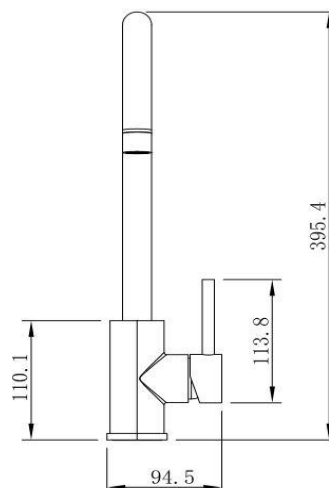

Pioneer Swivel Spout Kitchen Mixer Brushed Gold

FWK20110BG
Pioneer Swivel Spout Kitchen Mixer

Lead free stainless steel swivel spout kitchen mixer in a matte black finish
304 stainless construction
395.4mm overall height x 214.5mm reach