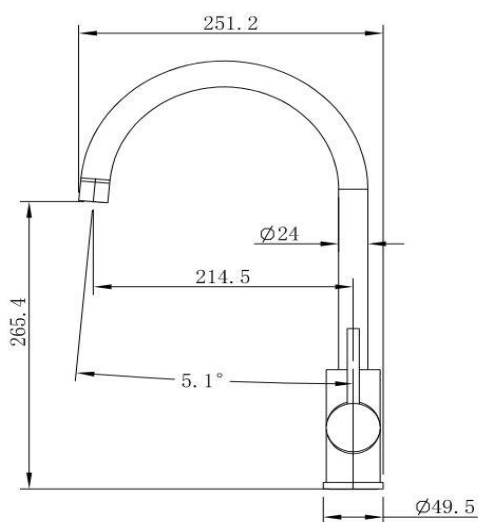

Pioneer Swivel Spout Kitchen Mixer Gun Metal

FWK20110GM

Pioneer Swivel Spout Kitchen Mixer

Lead free stainless steel swivel spout kitchen mixer in a gun metal finish

304 stainless construction

395.4mm overall height x 214.5mm reach