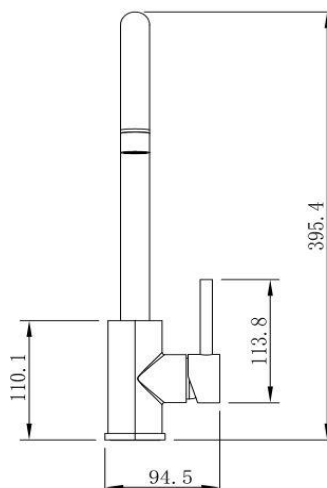

Pioneer Swivel Spout Kitchen Mixer Gun Metal

FWK20110GM

Pioneer Swivel Spout Kitchen Mixer

Lead free stainless steel swivel spout kitchen mixer in a gun metal finish

304 stainless construction

395.4mm overall height x 214.5mm reach