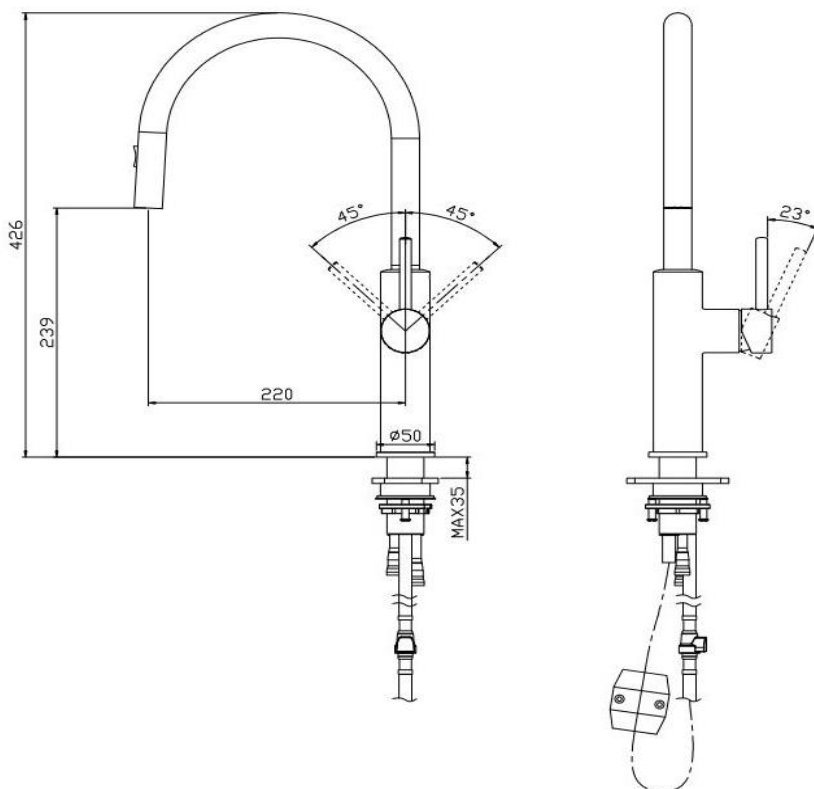

Mains pressure only

304 stainless construction

426mm overall height x 220mm reach

CARE AND USE

Tapware

All finishes are smooth, abrasion resistant, corrosion resistant, fade-proof and easy to clean. All finishes are super hard wearing surfaces that won't chip, peel or tarnish with normal use. All surfaces should be regularly wiped clean with non scouring, neutral wash solutions.