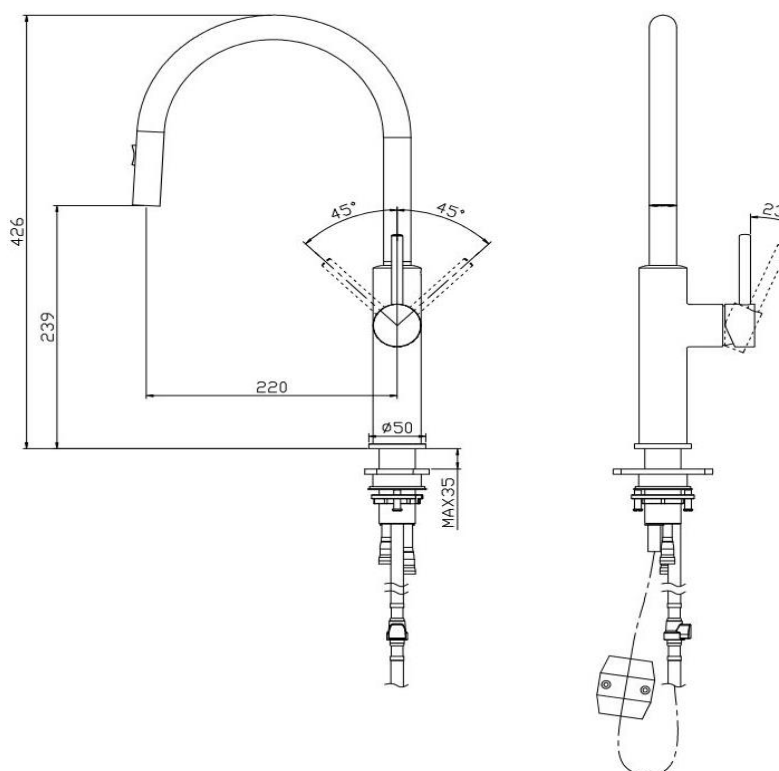

Pioneer Extractable Kitchen Mixer

FWK20121BS

Pioneer Extractable Kitchen Mixer Brushed Stainless

- Lead free stainless steel extractable kitchen mixer in a brushed stainless finish
- Swivel spout and dual spray button control on metal extractable head
- Mains pressure only
- 304 stainless construction
- 426mm overall height x 220mm reach