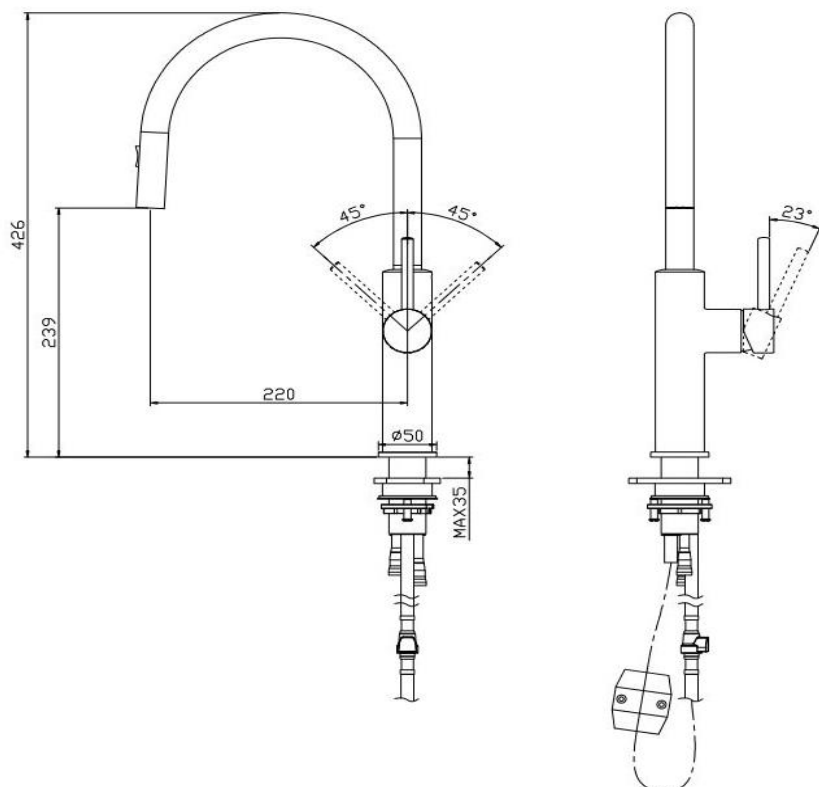

Pioneer Extractable Kitchen Mixer

FWK20121CP

Pioneer Extractable Kitchen Mixer Chrome

Lead free stainless steel extractable kitchen mixer in a polished stainless finish (looks like chrome)
 Swivel spout and dual spray button control on metal extractable head
 Mains pressure only
 304 stainless construction
 426mm overall height x 220mm reach