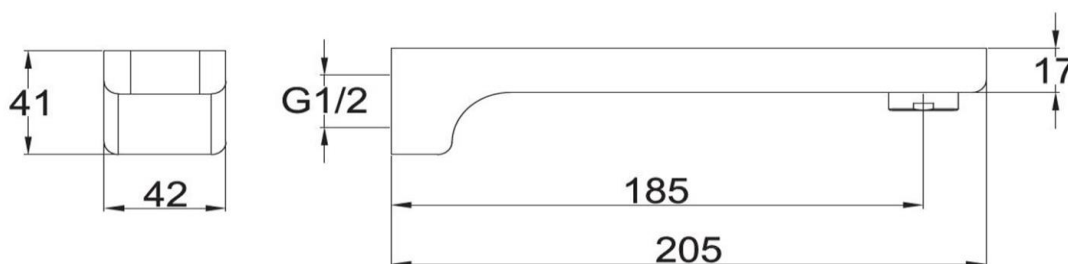

Project Wall Mounted Bath Spout

FWP08BN
Project Wall Mounted Bath Spout Brushed Nickel

15mm male connector, 185mm spout reach
Mains pressure only
Watermark Certified

CARE AND USE

Tapware

All finishes are smooth, abrasion resistant, corrosion resistant, fade-proof and easy to clean. All finishes are super hard wearing surfaces that won't chip, peel or tarnish with normal use. All surfaces should be regularly wiped clean with non scouring, neutral wash solutions.