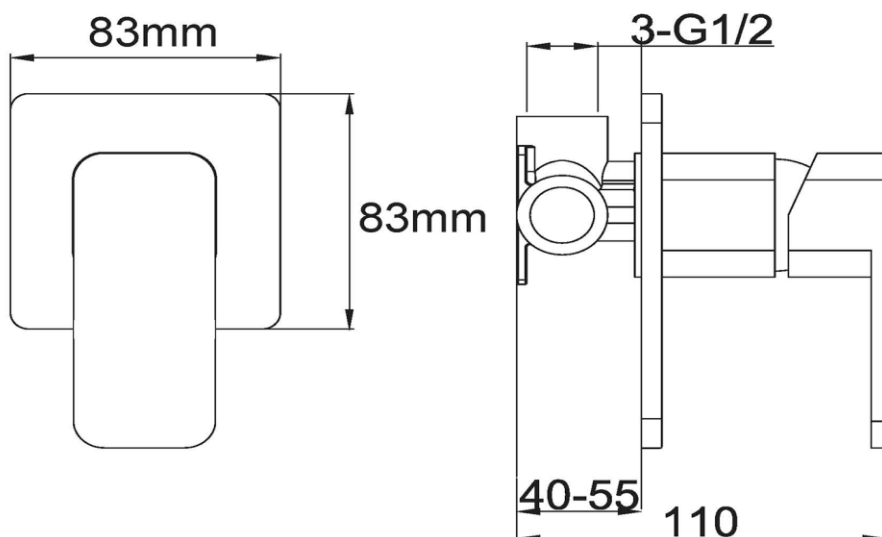

Project Shower/Bath Mixer with a Square Faceplate

FWP8303SCP

Project Shower/Bath Mixer with a Square Faceplate
Chrome

Hot and cold handle indications

Square faceplate

Mains pressure only

Recommended working pressure 200 – 500kPa (balanced)

Watermark Certified

CARE AND USE

Tapware

All finishes are smooth, abrasion resistant, corrosion resistant, fade-proof and easy to clean. All finishes are super hard wearing surfaces that won't chip, peel or tarnish with normal use. All surfaces should be regularly wiped clean with non scouring, neutral wash solutions.

LIMITED PRODUCT WARRANTIES

To be read in conjunction with and subject to all terms and conditions contained in the Waterware 'Producer Statement' available on-line (<http://www.waterware.co.nz/media-downloads>) From date of purchase, Waterware Services warrants products from the following categories to be free from manufacturing defect subject to exclusions (if applicable):

Category	Domestic Installations	Commercial Installations	Exclusions	Wels
Tapware | 10 year conditional warranty	5 years parts and labour, 6-10 years parts only	1 year parts and labour	Handshowers and Hoses	Not required