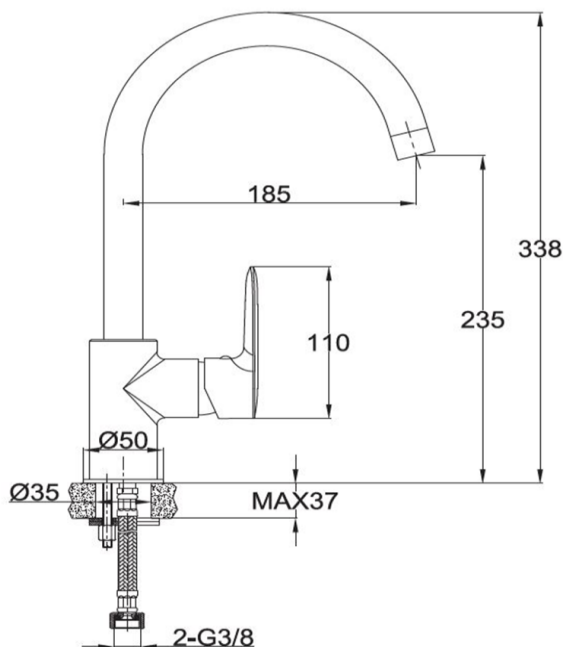

# Project Gooseneck Kitchen Mixer

FWP86214BL

Project Gooseneck Kitchen Mixer Satin Black

Kitchen gooseneck mixer in satin black

235mm aerator height x 185mm reach

Mains pressure only

Recommended working pressure 200 – 500kPa (balanced)