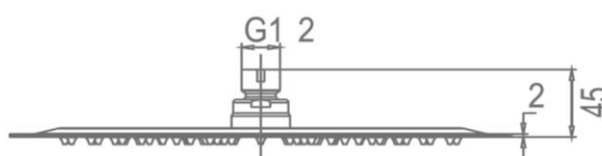

# Pioneer Rain Shower and Wall Arm Chrome

FWPI09CP

Pioneer Rain Shower and Wall Arm

Lead free wall mounted dump rose and arm in a chrome finish  
300mm diameter rose and 400mm length arm (15mm male connection)  
304 stainless steel construction  
Recommended working pressure 200-500 kPa (balanced)