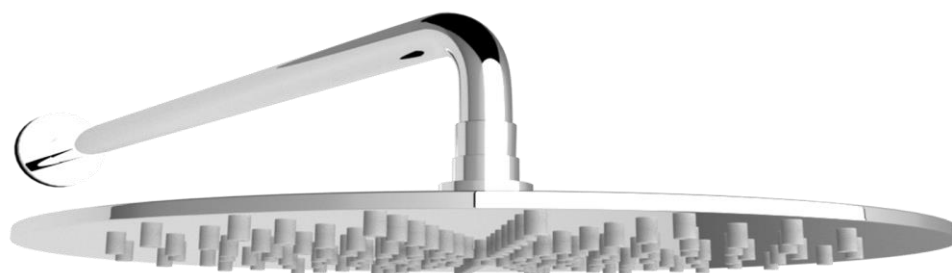

# Pioneer Rain Shower and Wall Arm Chrome

FWPI09CP

Pioneer Rain Shower and Wall Arm

Lead free wall mounted dump rose and arm in a chrome finish  
300mm diameter rose and 400mm length arm (15mm male connection)  
304 stainless steel construction  
Recommended working pressure 200-500 kPa (balanced)