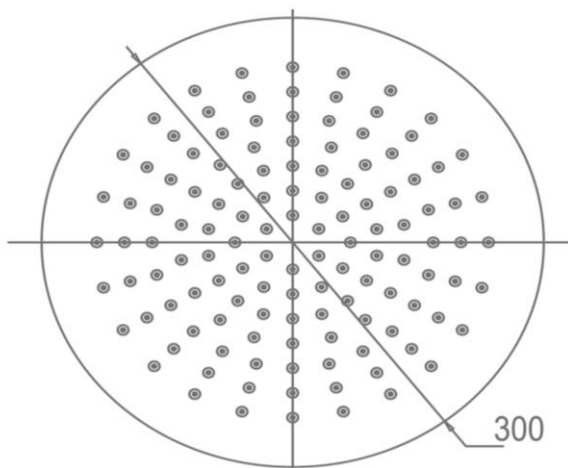

# Pioneer Rain Shower and Wall Arm Chrome

FWPI09CP

Pioneer Rain Shower and Wall Arm

Lead free wall mounted dump rose and arm in a chrome finish  
300mm diameter rose and 400mm length arm (15mm male connection)  
304 stainless steel construction  
Recommended working pressure 200-500 kPa (balanced)