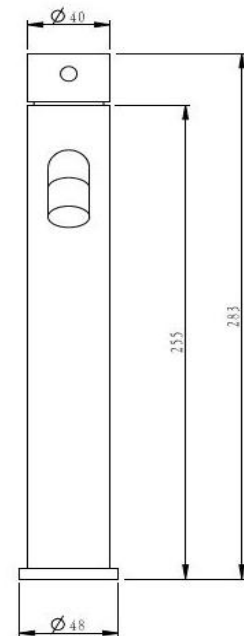

Pioneer Tall Basin Mixer

FWPI10111AB

Pioneer Tall Basin Mixer Antique Copper

Lead free stainless steel tall (278mm) basin mixer with an antique copper finish

195mm aerator height x 180mm reach

304 stainless construction

Recommended working pressure 200 - 500 kPa (balanced)

CARE AND USE

Tapware

All finishes are smooth, abrasion resistant, corrosion resistant, fade-proof and easy to clean. All finishes are super hard wearing surfaces that won't chip, peel or tarnish with normal use. All surfaces should be regularly wiped clean with non scouring, neutral wash solutions.

LIMITED PRODUCT WARRANTIES

To be read in conjunction with and subject to all terms and conditions contained in the Waterware 'Producer Statement' available on-line (<http://www.waterware.co.nz/media-downloads>) From date of purchase, Waterware Services warrants products from the following categories to be free from manufacturing defect subject to exclusions (if applicable):

Category	Domestic Installations	Commercial Installations	Exclusions	Wels
Tapware | 10 year conditional warranty	5 years parts and labour, 6-10 years parts only	1 year parts and labour	Handshowers and Hoses	5 Star 4.5L/min