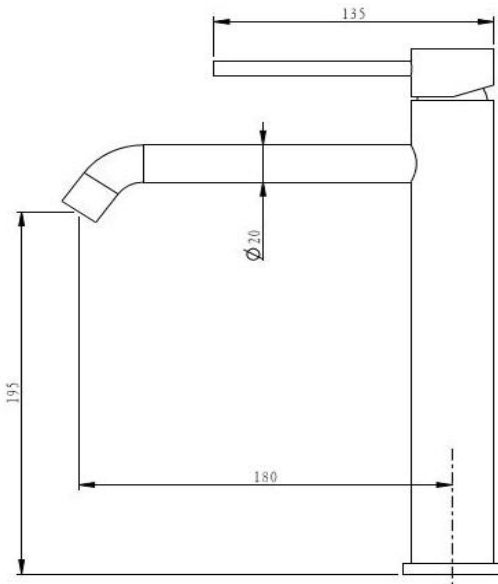

Pioneer Tall Basin Mixer

FWPI10111AB

Pioneer Tall Basin Mixer Antique Copper

Lead free stainless steel tall (278mm) basin mixer with an antique copper finish

195mm aerator height x 180mm reach

304 stainless construction

Recommended working pressure 200 - 500 kPa (balanced)

CARE AND USE

Tapware

All finishes are smooth, abrasion resistant, corrosion resistant, fade-proof and easy to clean. All finishes are super hard wearing surfaces that won't chip, peel or tarnish with normal use. All surfaces should be regularly wiped clean with non scouring, neutral wash solutions.

LIMITED PRODUCT WARRANTIES

To be read in conjunction with and subject to all terms and conditions contained in the Waterware 'Producer Statement' available on-line (<http://www.waterware.co.nz/media-downloads>) From date of purchase, Waterware Services warrants products from the following categories to be free from manufacturing defect subject to exclusions (if applicable):

Category	Domestic Installations	Commercial Installations	Exclusions	Wels
Tapware | 10 year conditional warranty	5 years parts and labour, 6-10 years parts only	1 year parts and labour	Handshowers and Hoses	5 Star 4.5L/min