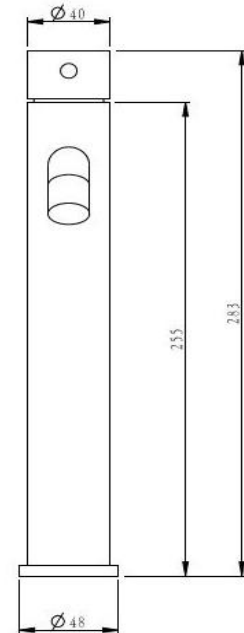

Pioneer Tall Basin Mixer

FWPI10111BG

Pioneer Tall Basin Mixer Brushed Gold

Lead free stainless steel tall (278mm) basin mixer with a brushed gold finish

195mm aerator height x 180mm reach

304 stainless construction

Recommended working pressure 200 - 500 kPa (balanced)

CARE AND USE

Tapware

All finishes are smooth, abrasion resistant, corrosion resistant, fade-proof and easy to clean. All finishes are super hard wearing surfaces that won't chip, peel or tarnish with normal use. All surfaces should be regularly wiped clean with non scouring, neutral wash solutions.

LIMITED PRODUCT WARRANTIES

To be read in conjunction with and subject to all terms and conditions contained in the Waterware 'Producer Statement' available on-line (<http://www.waterware.co.nz/media-downloads>) From date of purchase, Waterware Services warrants products from the following categories to be free from manufacturing defect subject to exclusions (if applicable):

Category	Domestic Installations	Commercial Installations	Exclusions	Wels
Tapware | 10 year conditional warranty	5 years parts and labour, 6-10 years parts only	1 year parts and labour	Handshowers and Hoses	5 Star 4.5L/min