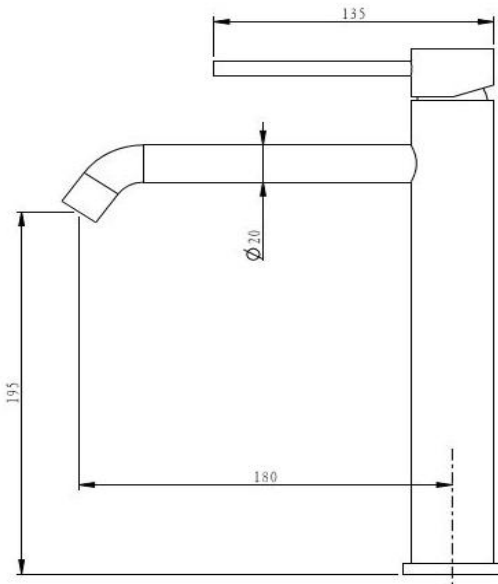

Pioneer Tall Basin Mixer

FWPI10111BG

Pioneer Tall Basin Mixer Brushed Gold

Lead free stainless steel tall (278mm) basin mixer with a brushed gold finish

195mm aerator height x 180mm reach

304 stainless construction

Recommended working pressure 200 - 500 kPa (balanced)

CARE AND USE

Tapware

All finishes are smooth, abrasion resistant, corrosion resistant, fade-proof and easy to clean. All finishes are super hard wearing surfaces that won't chip, peel or tarnish with normal use. All surfaces should be regularly wiped clean with non scouring, neutral wash solutions.

LIMITED PRODUCT WARRANTIES

To be read in conjunction with and subject to all terms and conditions contained in the Waterware 'Producer Statement' available on-line (<http://www.waterware.co.nz/media-downloads>) From date of purchase, Waterware Services warrants products from the following categories to be free from manufacturing defect subject to exclusions (if applicable):

Category	Domestic Installations	Commercial Installations	Exclusions	Wels
Tapware | 10 year conditional warranty	5 years parts and labour, 6-10 years parts only	1 year parts and labour	Handshowers and Hoses	5 Star 4.5L/min