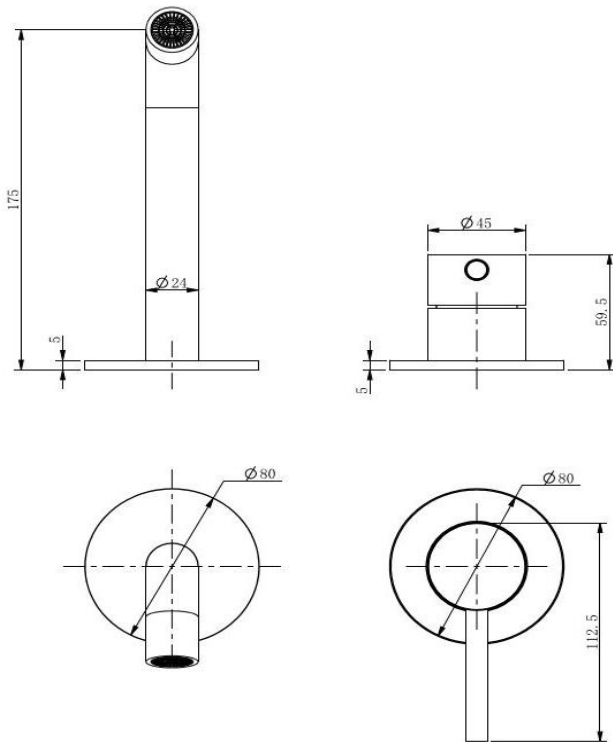

Pioneer Wall Basin Set

TUNE

FWPI10152BS

Pioneer Wall Basin Set Brushed Stainless

Lead free stainless steel wall basin set in a brushed stainless finish

80mm round faceplate

304 stainless steel construction

Recommended working pressure 200 - 500 kPa (balanced)