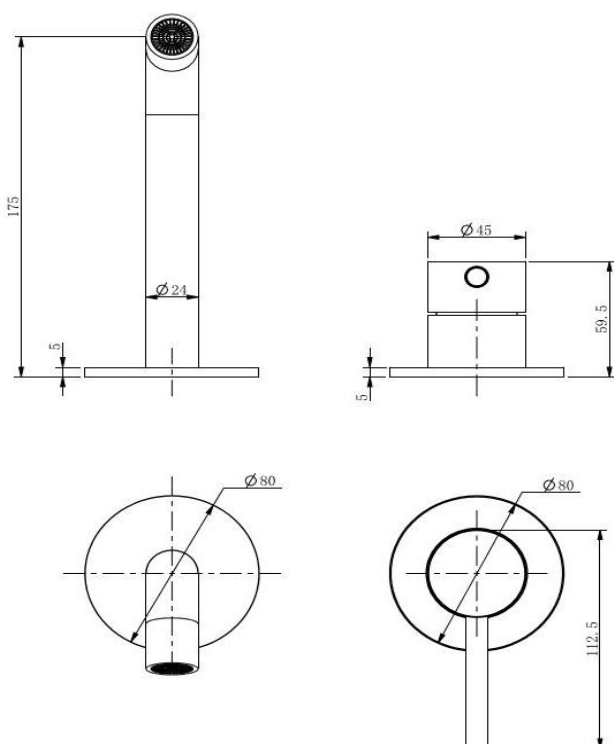

Pioneer Wall Basin Set

TUNE

FWPI10152GM

Pioneer Wall Basin Set Gun Metal

Lead free stainless steel wall basin set in a gun metal finish

80mm round faceplate

304 stainless steel construction

Recommended working pressure 200 - 500 kPa (balanced)