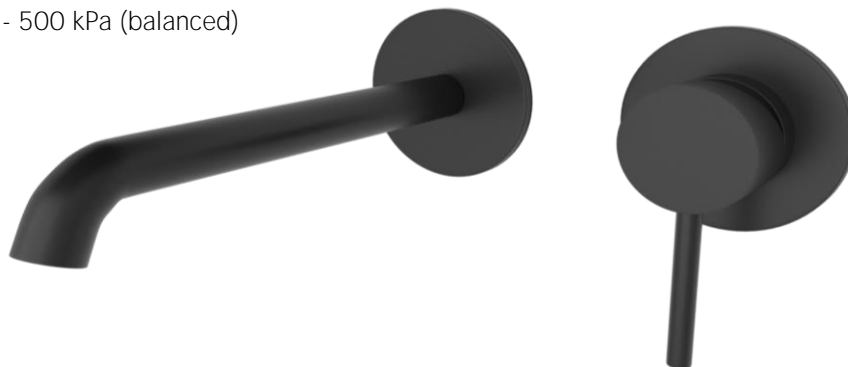

Pioneer Wall Basin Set

TUNE

FWPI10152MB

Pioneer Wall Basin Set Matte Black

Lead free stainless steel wall basin set in a matte black finish

80mm round faceplate

304 stainless steel construction

Recommended working pressure 200 - 500 kPa (balanced)