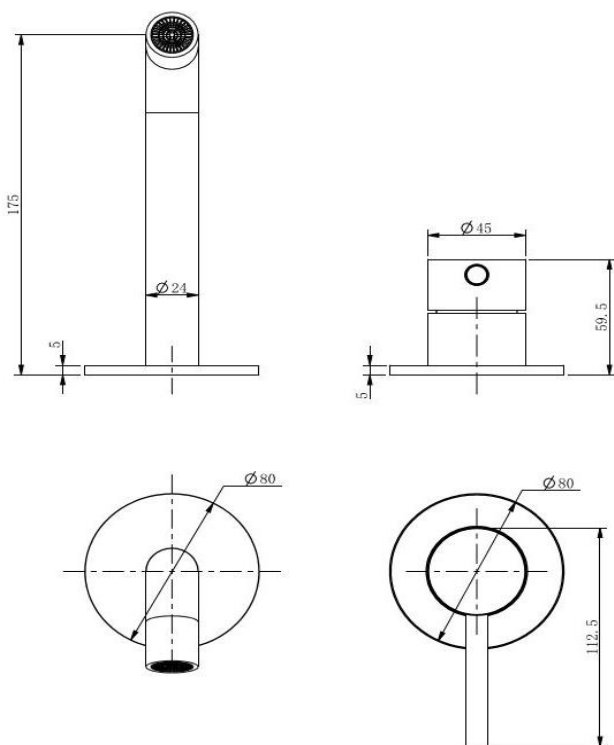

Pioneer Wall Basin Set

TUNE

FWPI10152MB

Pioneer Wall Basin Set Matte Black

Lead free stainless steel wall basin set in a matte black finish

80mm round faceplate

304 stainless steel construction

Recommended working pressure 200 - 500 kPa (balanced)