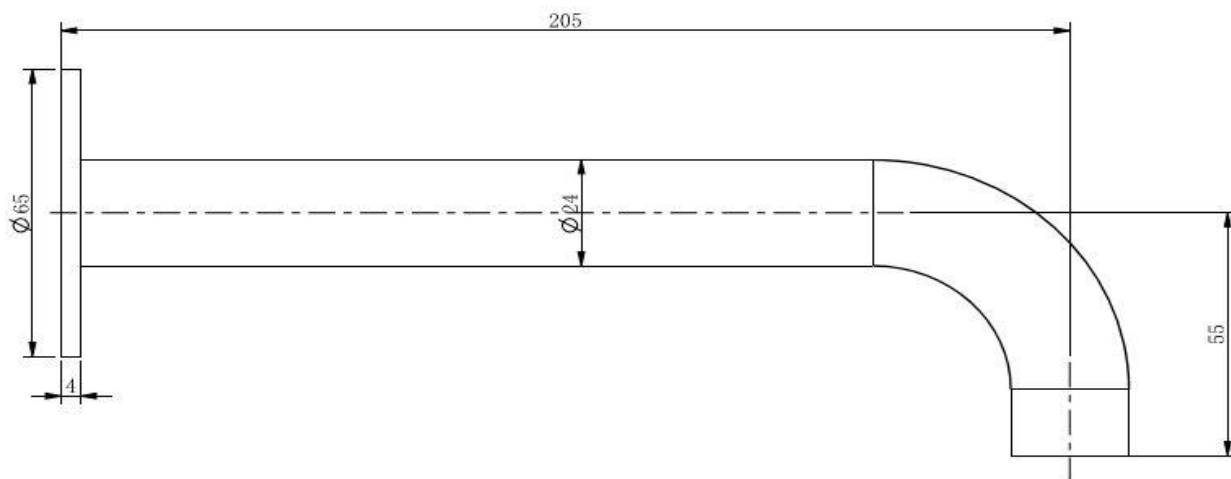

Pioneer Bath Spout

TUNE

FWPI10170GM

Pioneer Bath Spout (205mm) Gun Metal

Lead free stainless steel wall mounted bath spout in a gun metal finish

205mm reach

65mm faceplate diameter and inlet

1/2" female thread

304 stainless steel construction

CARE AND USE

Tapware

All finishes are smooth, abrasion resistant, corrosion resistant, fade-proof and easy to clean. All finishes are super hard wearing surfaces that won't chip, peel or tarnish with normal use. All surfaces should be regularly wiped clean with non scouring, neutral wash solutions.

LIMITED PRODUCT WARRANTIES

To be read in conjunction with and subject to all terms and conditions contained in the Waterware 'Producer Statement' available on-line (<http://www.waterware.co.nz/media-downloads>) From date of purchase, Waterware Services warrants products from the following categories to be free from manufacturing defect subject to exclusions (if applicable):

Category	Domestic Installations	Commercial Installations	Exclusions	Wels
Tapware | 10 year conditional warranty	5 years parts and labour, 6-10 years parts only	1 year parts and labour	Handshowers and Hoses	Not rated