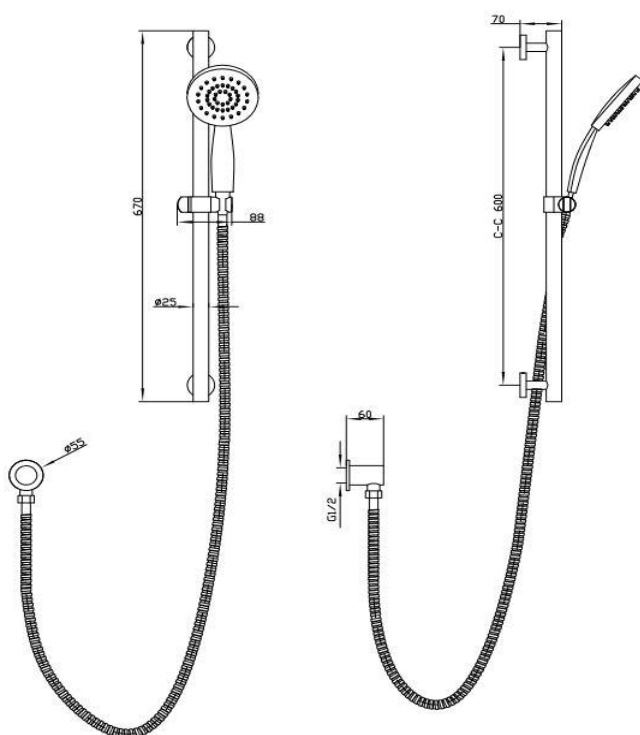

## Pioneer Slide Rail Set Female

FWPI1091BG

Pioneer Slide Rail Set Female Brushed Gold

Lead free stainless steel slide rail and components with brushed gold plated finish

25mm diameter rail

1.5m PVC shower hose and separate elbow with female water inlet

3 function hand piece

304 stainless steel construction

Does not include non return check valve