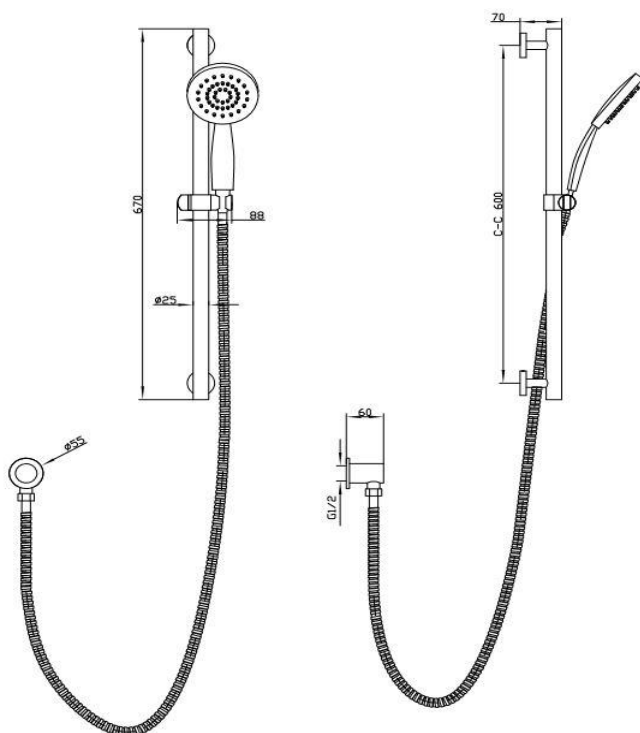

Pioneer Slide Rail Set Female

FWPI1091BS

Pioneer Slide Rail Set Female Brushed Stainless

Lead free stainless steel slide rail and components with brushed stainless finish

25mm diameter rail

1.5m PVC shower hose and separate elbow with female water inlet

3 function hand piece

304 stainless steel construction

Does not include non return check valve

CARE AND USE

Tapware

All finishes are smooth, abrasion resistant, corrosion resistant, fade-proof and easy to clean. All finishes are super hard wearing surfaces that won't chip, peel or tarnish with normal use. All surfaces should be regularly wiped clean with non scouring, neutral wash solutions.

| Category | Domestic Installations | Commercial Installations | Exclusions | Wels |
|--|---|--------------------------|-----------------------|-----------------|
| Tapware 10 year conditional warranty | 5 years parts and labour, 6-10 years parts only | 1 year parts and labour | Handshowers and Hoses | 5 Star 4.5L/min |