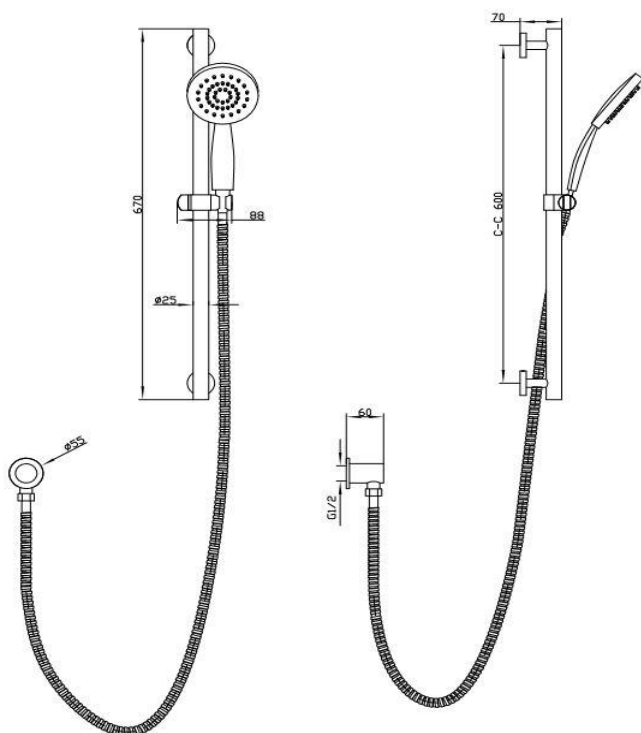

Pioneer Slide Rail Set Female

FWPI1091CP

Pioneer Slide Rail Set Female Chrome

Lead free stainless steel slide rail and components with a chrome finish

25mm diameter rail

1.5m PVC shower hose and separate elbow with female water inlet

3 function hand piece

304 stainless steel construction

Does not include non return check valve

CARE AND USE

Tapware

All finishes are smooth, abrasion resistant, corrosion resistant, fade-proof and easy to clean. All finishes are super hard wearing surfaces that won't chip, peel or tarnish with normal use. All surfaces should be regularly wiped clean with non scouring, neutral wash solutions.

Category	Domestic Installations	Commercial Installations	Exclusions	Wels
Tapware 10 year conditional warranty	5 years parts and labour, 6-10 years parts only	1 year parts and labour	Handshowers and Hoses	5 Star 4.5L/min