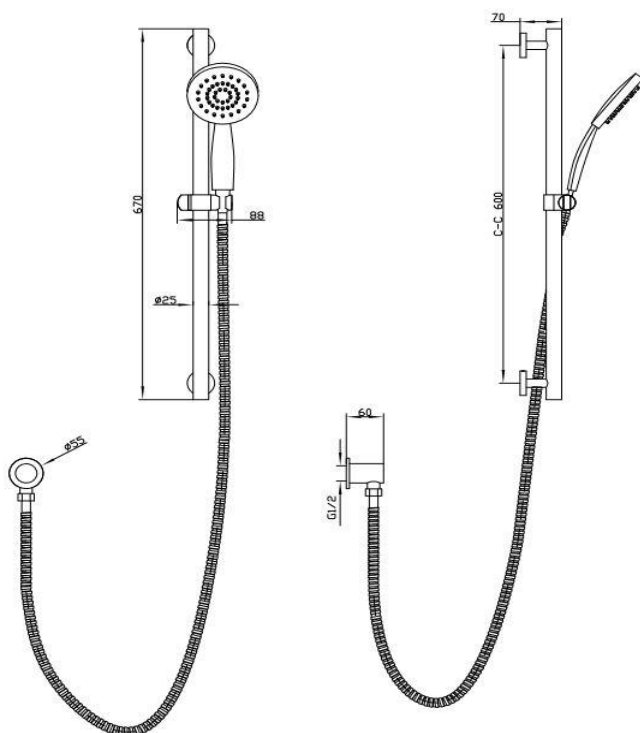

# Pioneer Slide Rail Set

FWPI1091MB

Pioneer Slide Rail Set Matte Black

- Lead free stainless steel slide rail and components with matte black plated finish
- 25mm diameter rail
- 1.5m PVC shower hose and separate elbow with female water inlet
- 3 function hand piece
- 304 stainless steel construction
- Does not include non return check valve