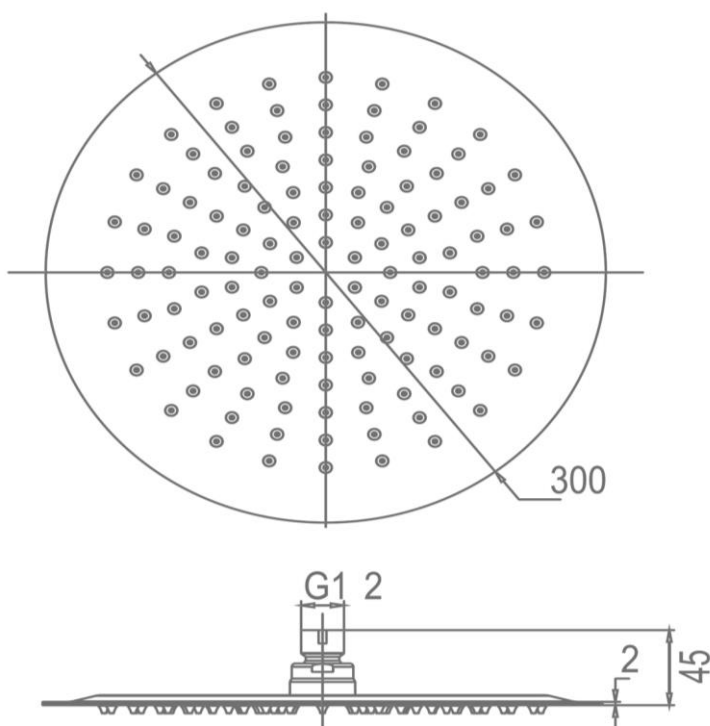

## Pioneer Rain Shower and Ceiling Arm Brushed Stainless

FWPI10BS  
Pioneer Rain Shower and Ceiling Arm

Lead free stainless steel ceiling mounted dump rose and arm in brushed stainless steel finish  
300mm diameter rose and 200mm length arm (15mm male connection)  
304 stainless steel construction  
Recommended working pressure 200-500 kPa (balanced)