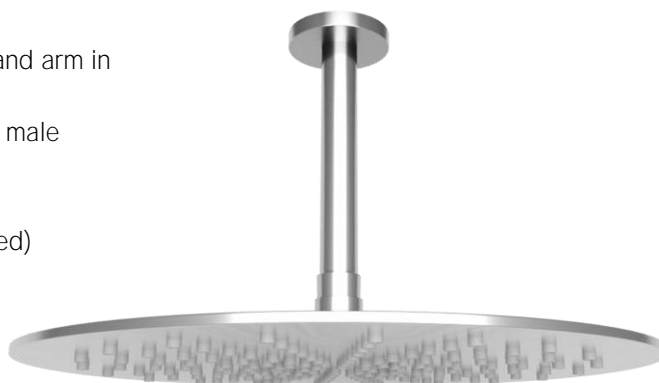

## Pioneer Rain Shower and Ceiling Arm Brushed Stainless

FWPI10BS  
Pioneer Rain Shower and Ceiling Arm

Lead free stainless steel ceiling mounted dump rose and arm in brushed stainless steel finish  
300mm diameter rose and 200mm length arm (15mm male connection)  
304 stainless steel construction  
Recommended working pressure 200-500 kPa (balanced)

### CARE AND USE

Tapware

All finishes are smooth, abrasion resistant, corrosion resistant, fade-proof and easy to clean. All finishes are super hard wearing surfaces that won't chip, peel or tarnish with normal use. All surfaces should be regularly wiped clean with non scouring, neutral wash solutions.