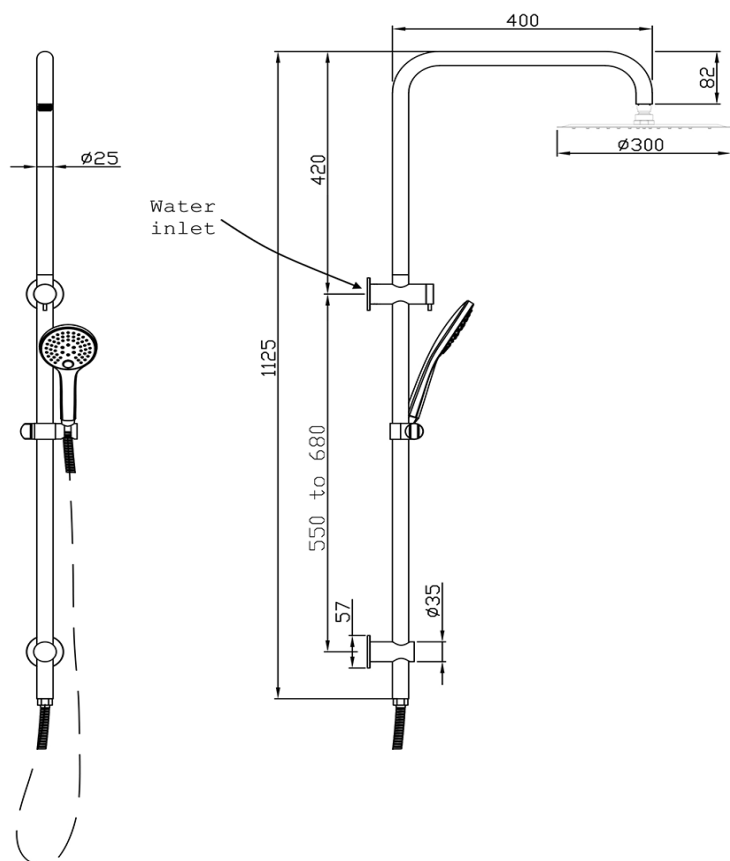

# Pioneer Shower Tower

FWPI1101BG

Pioneer Shower Tower Brushed Gold

- Pioneer shower tower finished in brushed gold
- Top water inlet
- Solid stainless steel slider and diverter mechanism
- 304 stainless steel construction
- 3 function handpiece
- 300mm diameter dump rose
- 1.5m shower hose